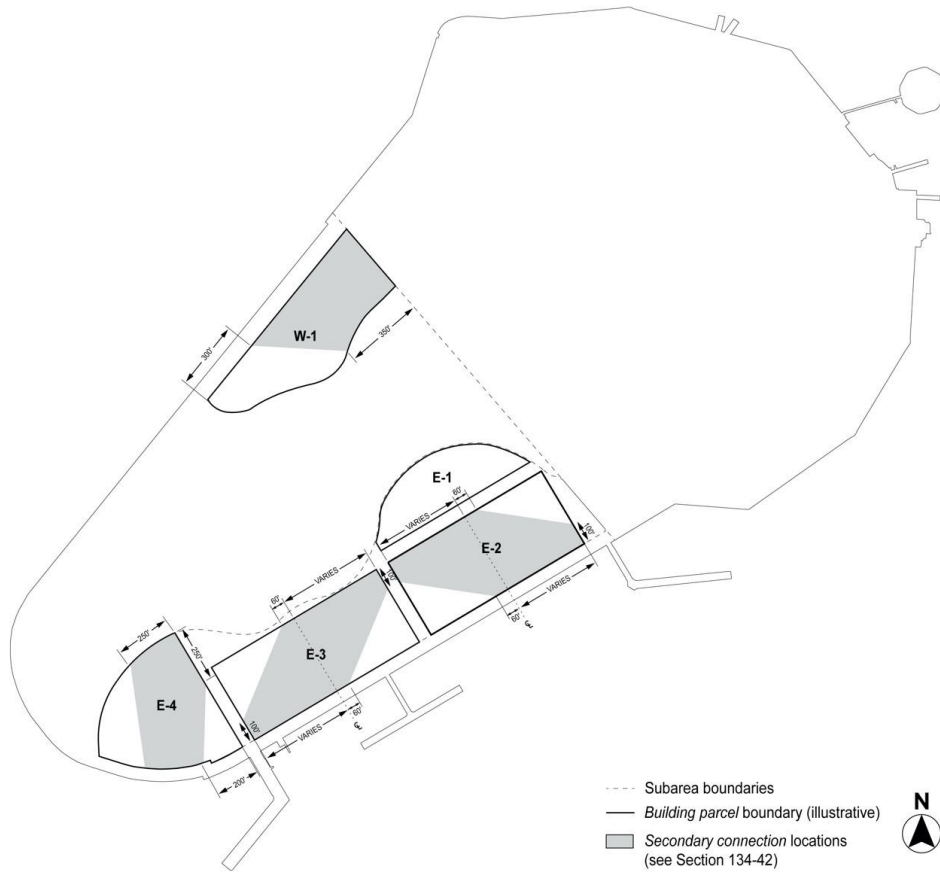

# APPENDIX - Special Governors Island District Plan

LAST AMENDED 5/27/2021

Map 1 - Special Governors Island District, Subdistricts, and Subareas

For the purpose of dimensioning the subareas illustrated above, the dimensions shall be as shown on the surveys dated April 17, 2020, available on the Department of City Planning website.

Map 2 - Building Parcels, Primary Connection Locations and Esplanade

For the purpose of dimensioning the esplanade, the dimensions shall be as shown on the surveys dated April 17, 2020, available on the Department of City Planning website.

Map 3 - Secondary Connection Locations

# Map 4 – Maximum Base Heights and Setbacks