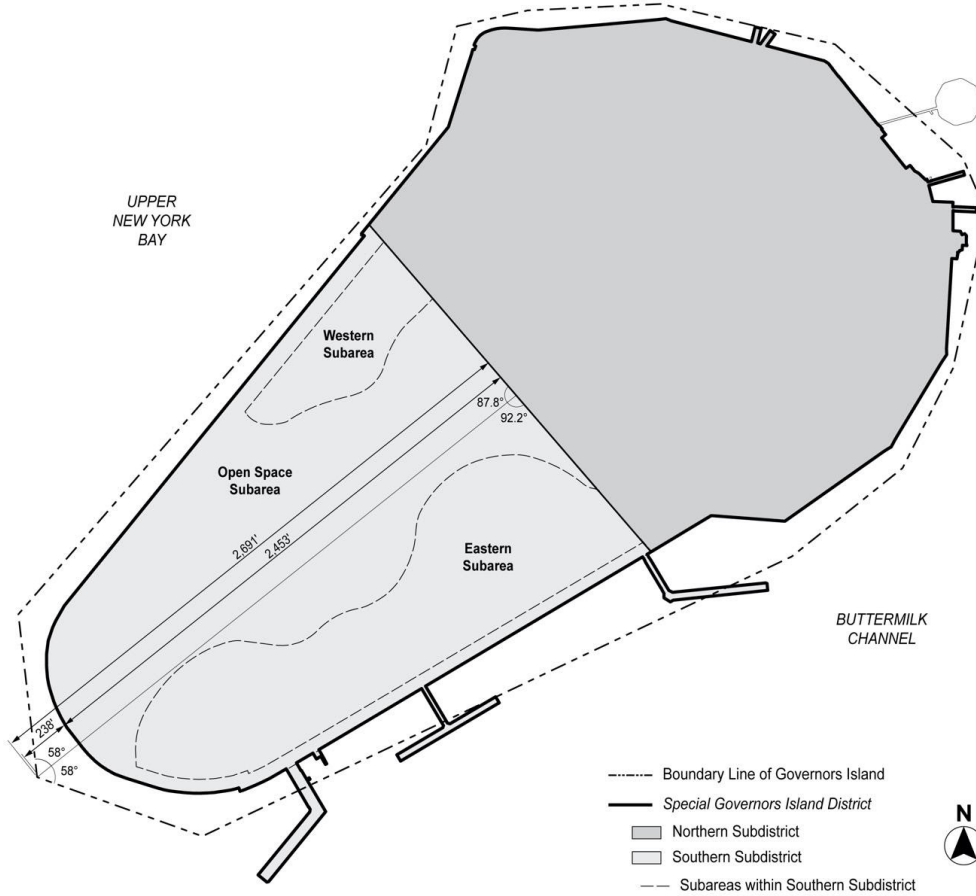

# APPENDIX

File generated by <https://zr.planning.nyc.gov> on 11/7/2024

# APPENDIX - Special Governors Island District Plan

LAST AMENDED 5/27/2021

Map 1 - Special Governors Island District, Subdistricts, and Subareas

For the purpose of dimensioning the subareas illustrated above, the dimensions shall be as shown on the surveys dated April 17, 2020, available on the Department of City Planning website.

Map 2 - Building Parcels, Primary Connection Locations and Esplanade

For the purpose of dimensioning the esplanade, the dimensions shall be as shown on the surveys dated April 17, 2020, available on the Department of City Planning website.

# Map 4 – Maximum Base Heights and Setbacks