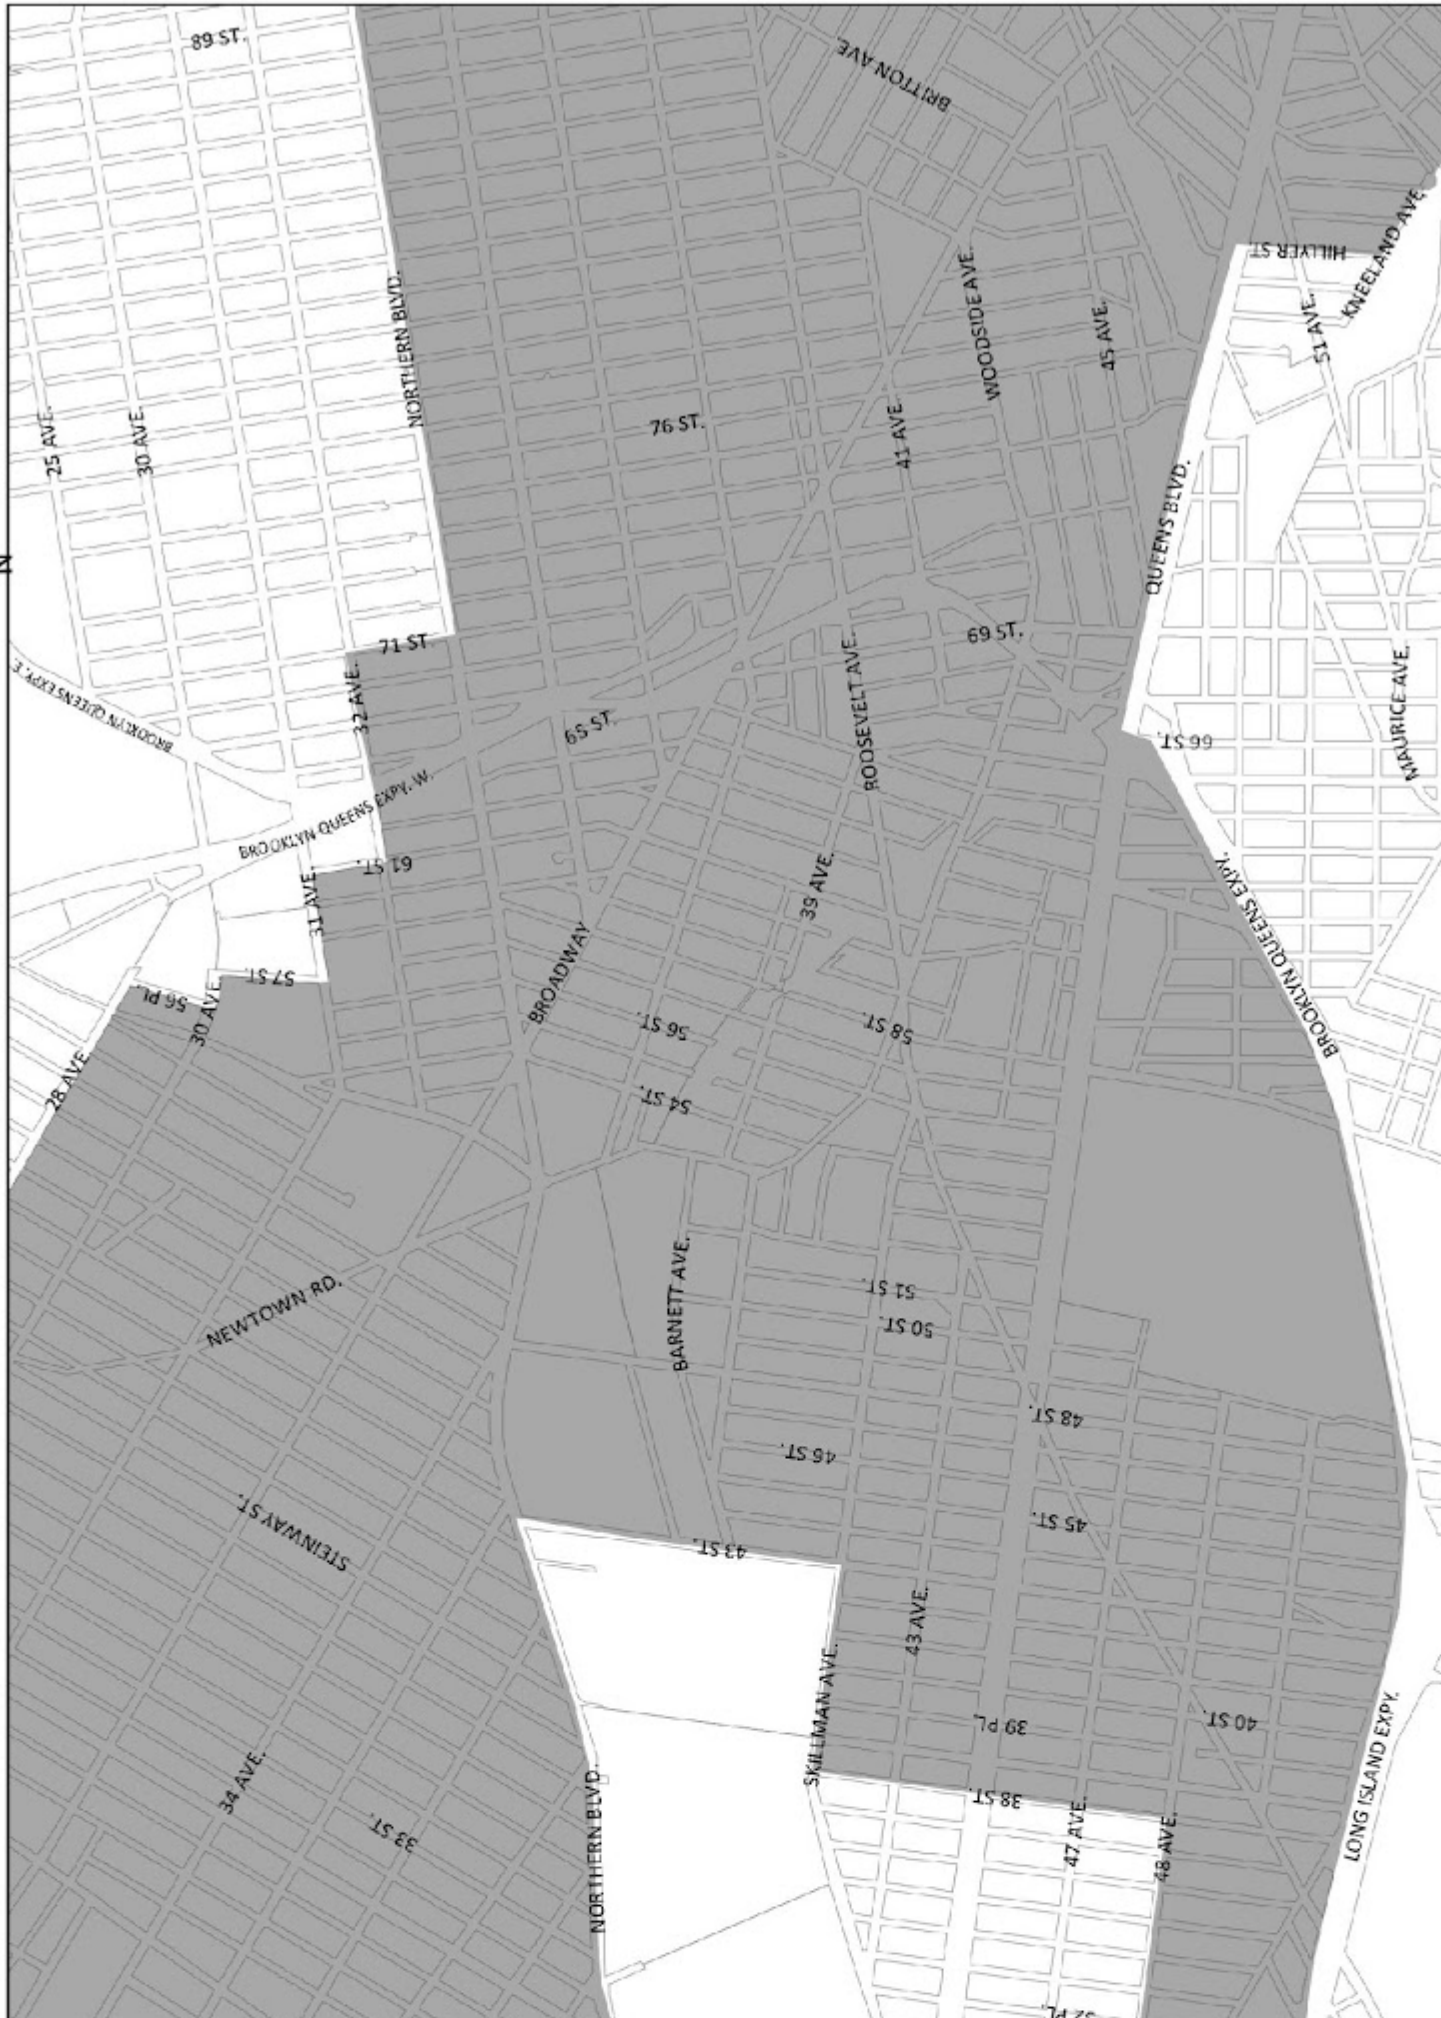

The boundaries shown on the maps in this APPENDIX include:

all of Manhattan Community Districts 9, 10, 11 and 12;

all of Bronx Community Districts 1, 2, 4, 5, 6 and 7; and

all of Brooklyn Community Districts 1, 2, 3, 4, 6, 7, 8, 9 and 16.

Portions of other Community Districts are shown on Maps 1 through 15 in this APPENDIX.

Transit Zone Map 1

Transit Zone Map 2

Transit Zone Map 3

Transit Zone Map 4

Transit Zone

Transit Zone Map 5

Transit Zone

0

0.25

0.5 Miles

Transit Zone Map 6

Transit Zone Map 7

Transit Zone

Transit Zone Map 8

Transit Zone