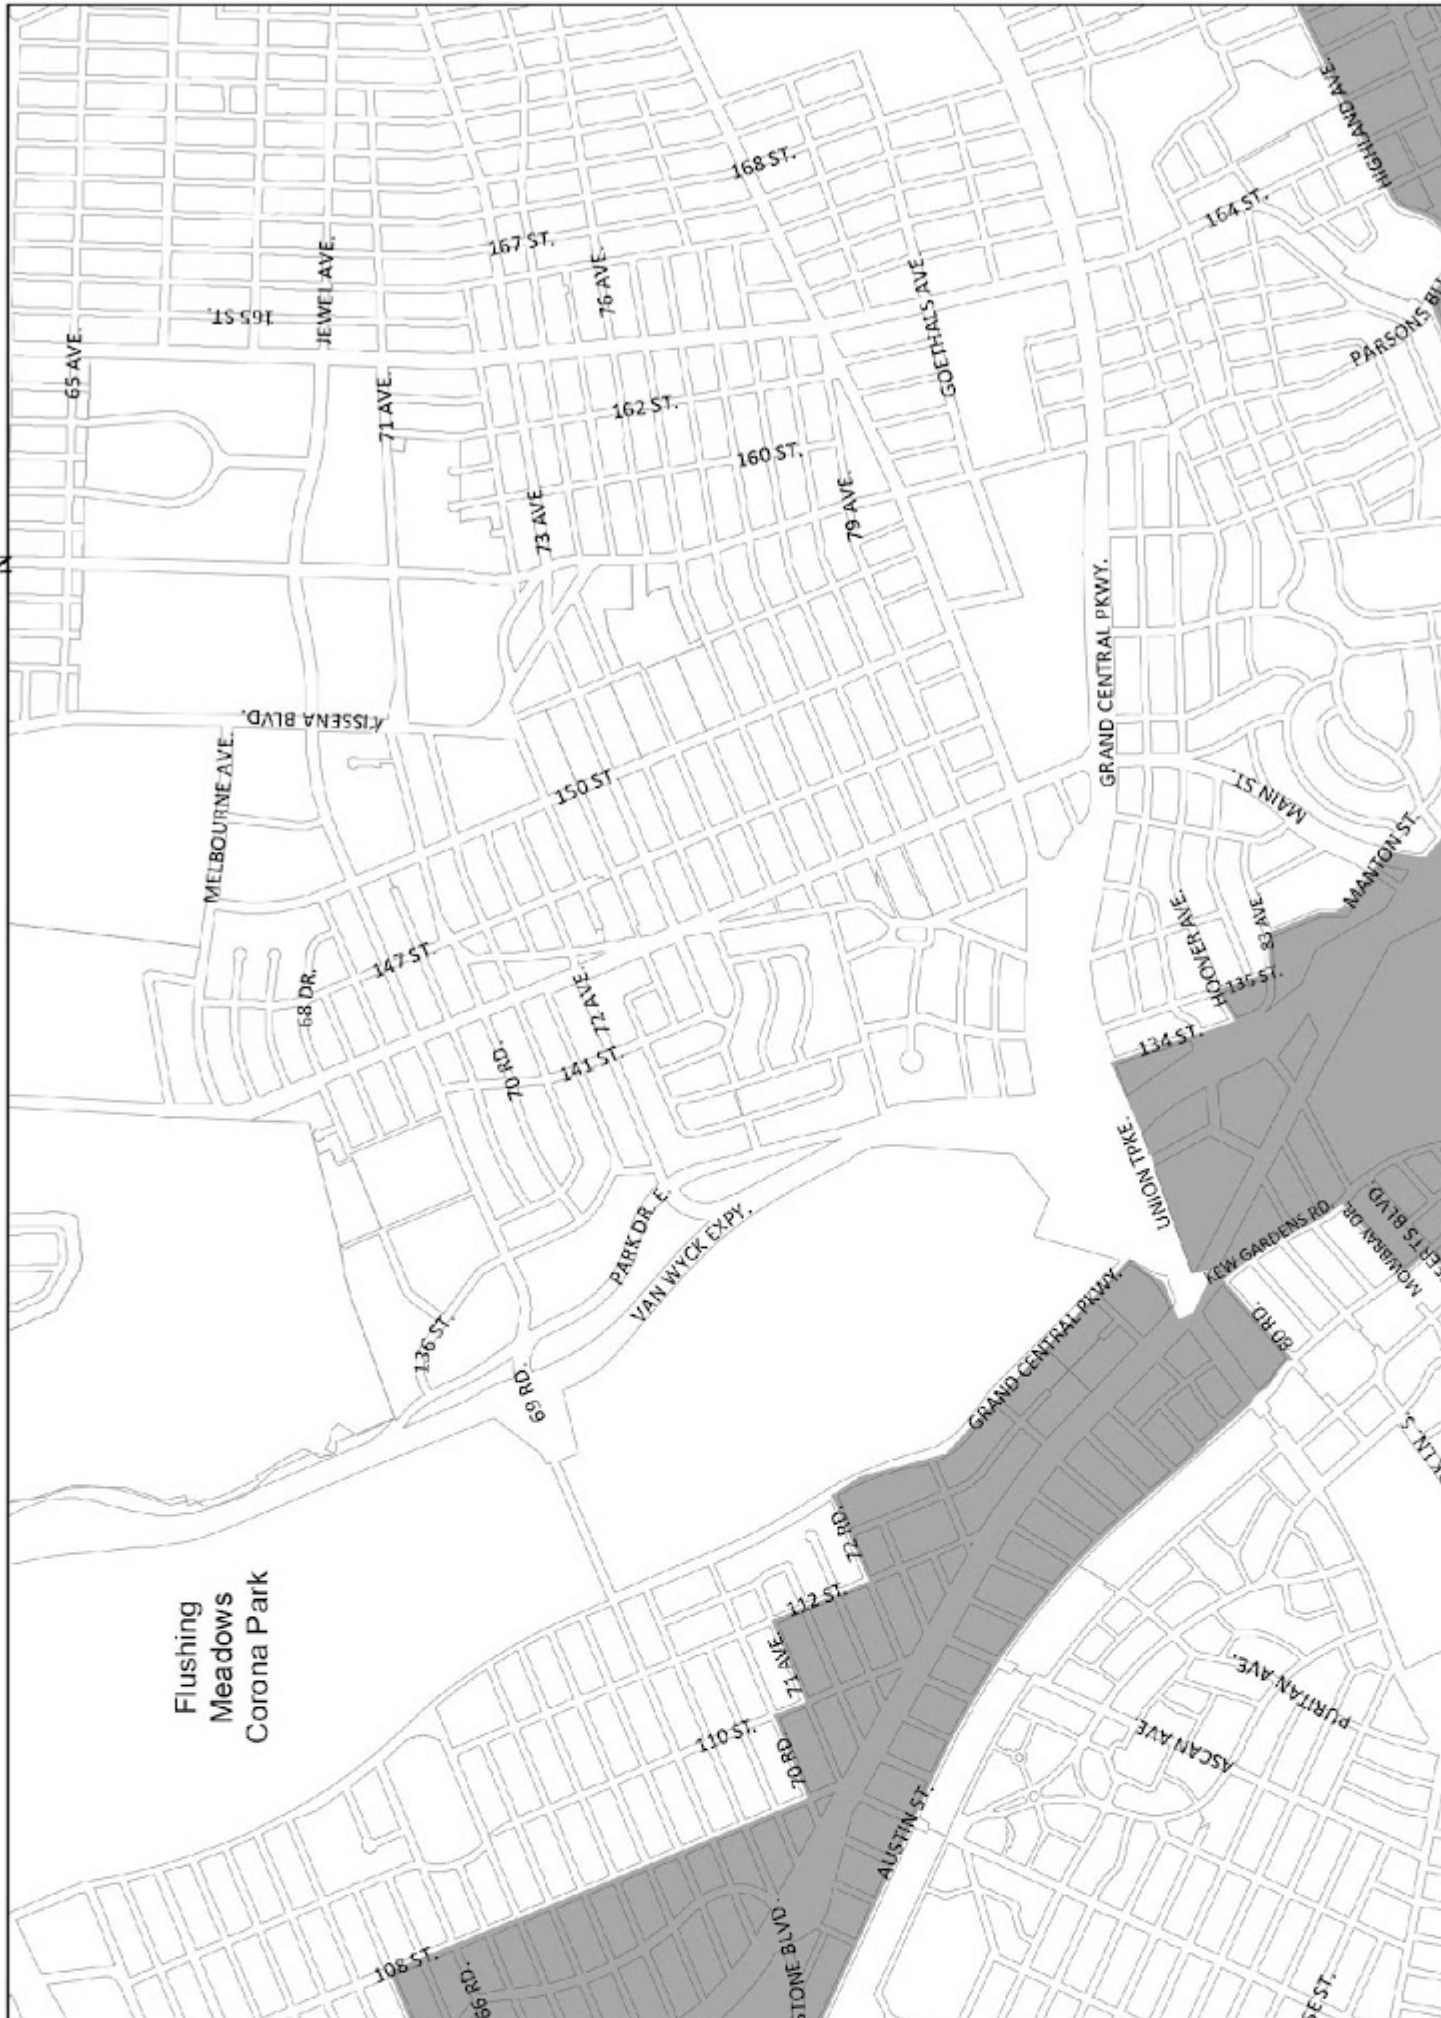

The boundaries shown on the maps in this APPENDIX include:

all of Manhattan Community Districts 9, 10, 11 and 12;

all of Bronx Community Districts 1, 2, 4, 5, 6 and 7; and

all of Brooklyn Community Districts 1, 2, 3, 4, 6, 7, 8, 9 and 16.

Portions of other Community Districts are shown on Maps 1 through 15 in this APPENDIX.

Transit Zone Map 1

Transit Zone Map 2

Transit Zone Map 3

Transit Zone Map 4

Transit Zone

Transit Zone Map 5

Transit Zone

0

0.25

0.5 Miles

Transit Zone Map 6

Transit Zone Map 7

Transit Zone

Transit Zone Map 8

Transit Zone

0

0.25

0.5 Miles

Transit Zone Map 9

Transit Zone

0.5 Miles
0.25
0

Transit Zone Map 10

Transit Zone Map 11