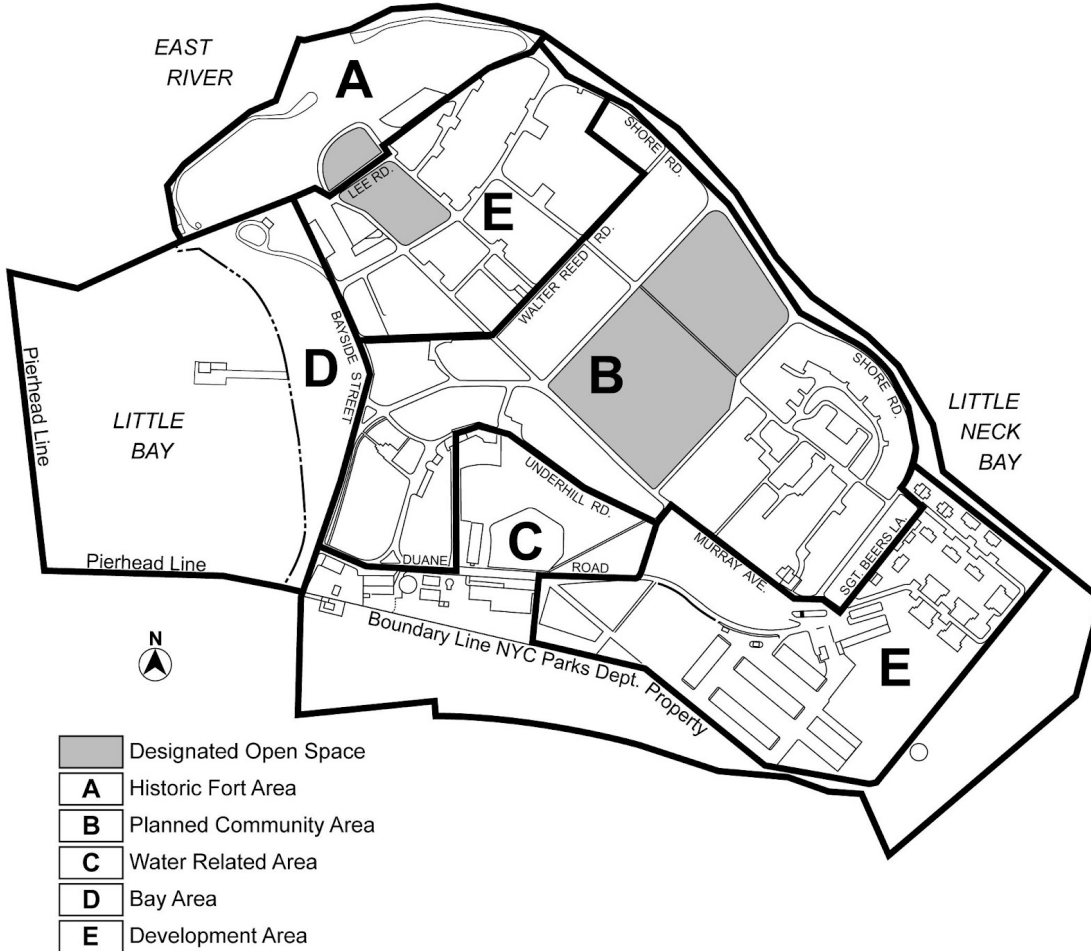

Zoning Resolution

THE CITY OF NEW YORK

Eric Adams, Mayor

CITY PLANNING COMMISSION

Daniel R. Garodnick, Chair

Appendix A

File generated by <https://zr.planning.nyc.gov> on 12/6/2024

Appendix A - Special Natural Area District Plan Maps

LAST AMENDED

1/19/2016

Map 1. Special Fort Totten Natural Area District-4 Plan Map,

Borough of Queens

Map 2. New York City Farm Colony-Seaview Hospital Historic District, Borough of Staten Island