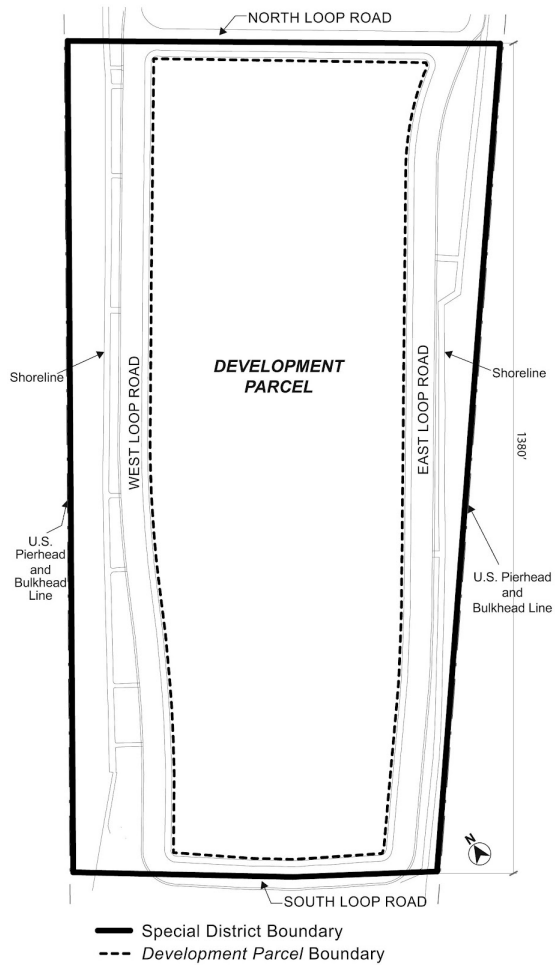

Zoning Resolution

THE CITY OF NEW YORK

Eric Adams, Mayor

CITY PLANNING COMMISSION

Daniel R. Garodnick, Chair

APPENDIX A

File generated by <https://zr.planning.nyc.gov> on 12/5/2024

APPENDIX A - Special Southern Roosevelt Island District Plan

LAST AMENDED

5/8/2013

Map 1 – Special Southern Roosevelt Island District, Development Parcel and Loop Road

Map 2 – Public Access Areas

NOTE:
FOR ILLUSTRATIVE PURPOSES ONLY. ACTUAL LOCATIONS OF PUBLIC ACCESS AREAS MAY VARY PURSUANT TO SECTION 133-30.