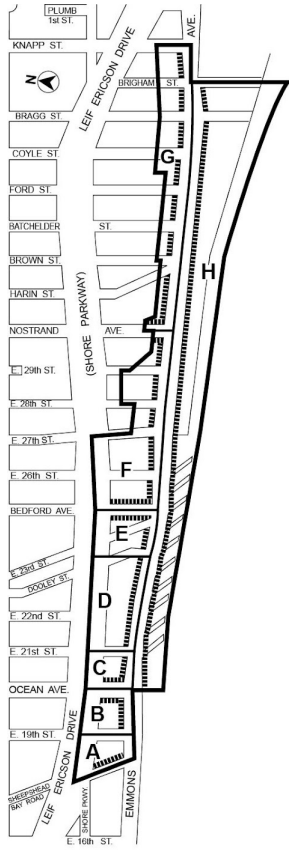

Zoning Resolution

THE CITY OF NEW YORK

Eric Adams, Mayor

CITY PLANNING COMMISSION

Daniel R. Garodnick, Chair

Appendix A

File generated by <https://zr.planning.nyc.gov> on 11/13/2024

Appendix A - Special Sheepshead Bay District Map

LAST AMENDED

5/12/2021

(94A)

— Special Sheepshead Bay District
 — Area Boundary

MANDATORY PROVISIONS
 ■■■■■ Sidewalk Extension Area
 ■■■■■ Special Plaza Provisions – Areas A, C and E