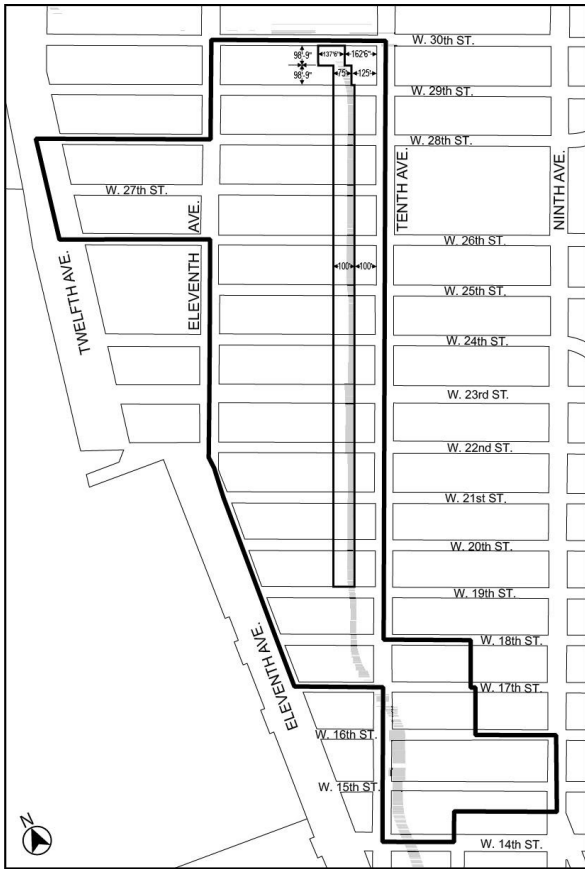

# Appendix B

File generated by <https://zr.planning.nyc.gov> on 5/15/2025

# Appendix B - High Line Transfer Corridor Location

LAST AMENDED

11/13/2012

-  Special West Chelsea District boundary
-  High Line Transfer Corridor
-  High Line