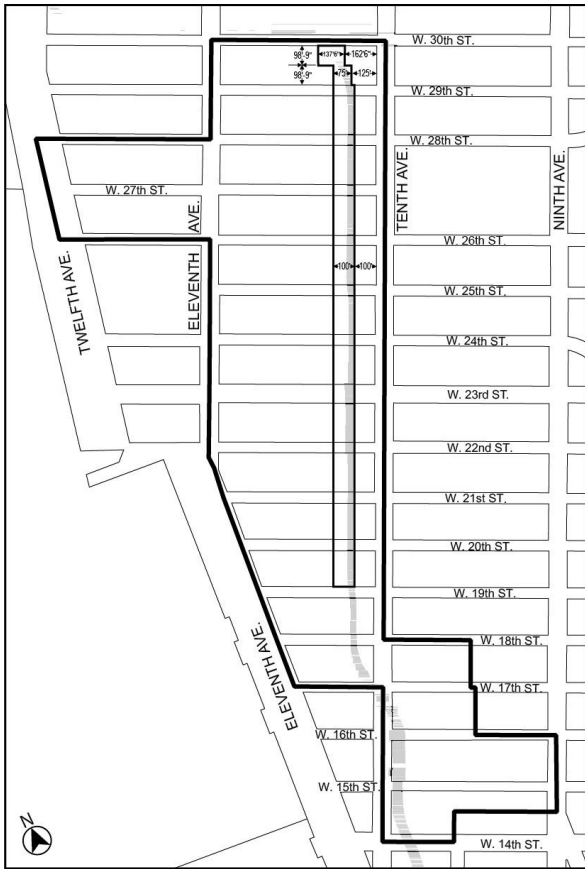

Zoning Resolution

THE CITY OF NEW YORK

Eric Adams, Mayor

CITY PLANNING COMMISSION

Daniel R. Garodnick, Chair

Appendix B

File generated by <https://zr.planning.nyc.gov> on 11/10/2024

Appendix B - High Line Transfer Corridor Location

LAST AMENDED

11/13/2012

-  Special West Chelsea District boundary
-  High Line Transfer Corridor
-  High Line