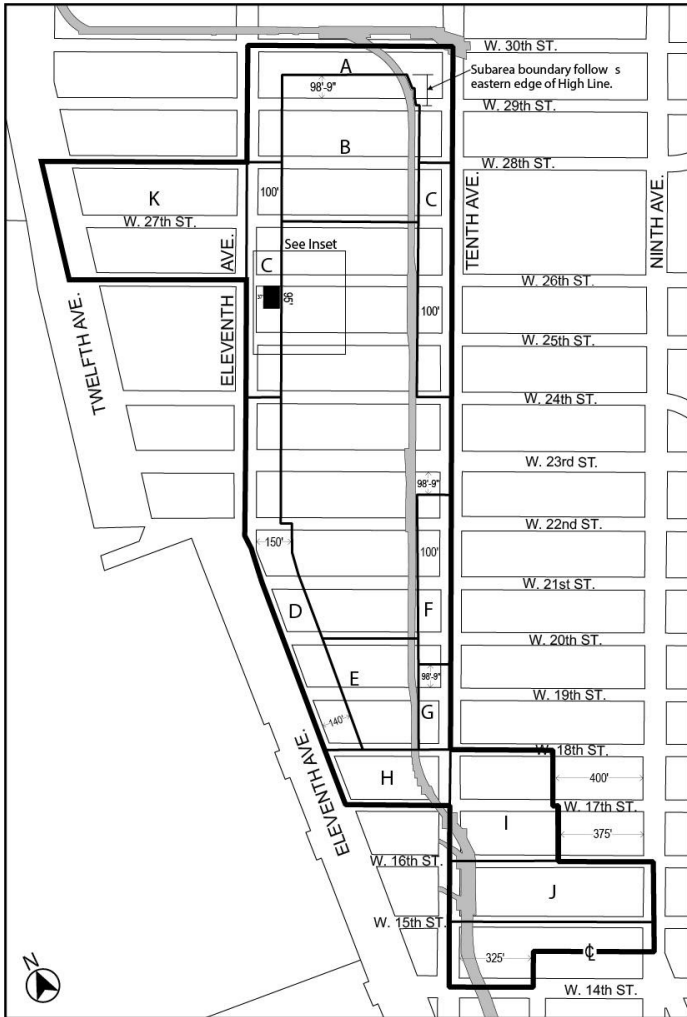

Zoning Resolution

THE CITY OF NEW YORK
Zohran K. Mamdani, Mayor

CITY PLANNING COMMISSION
Daniel R. Garodnick, Chair

Appendix A

File generated by <https://zr.planning.nyc.gov> on 3/9/2026

Appendix A - Special West Chelsea District and Subareas

LAST AMENDED

11/13/2012

-  Special West Chelsea District boundary
-  Subarea boundary
-  High Line
-  Transit Facility