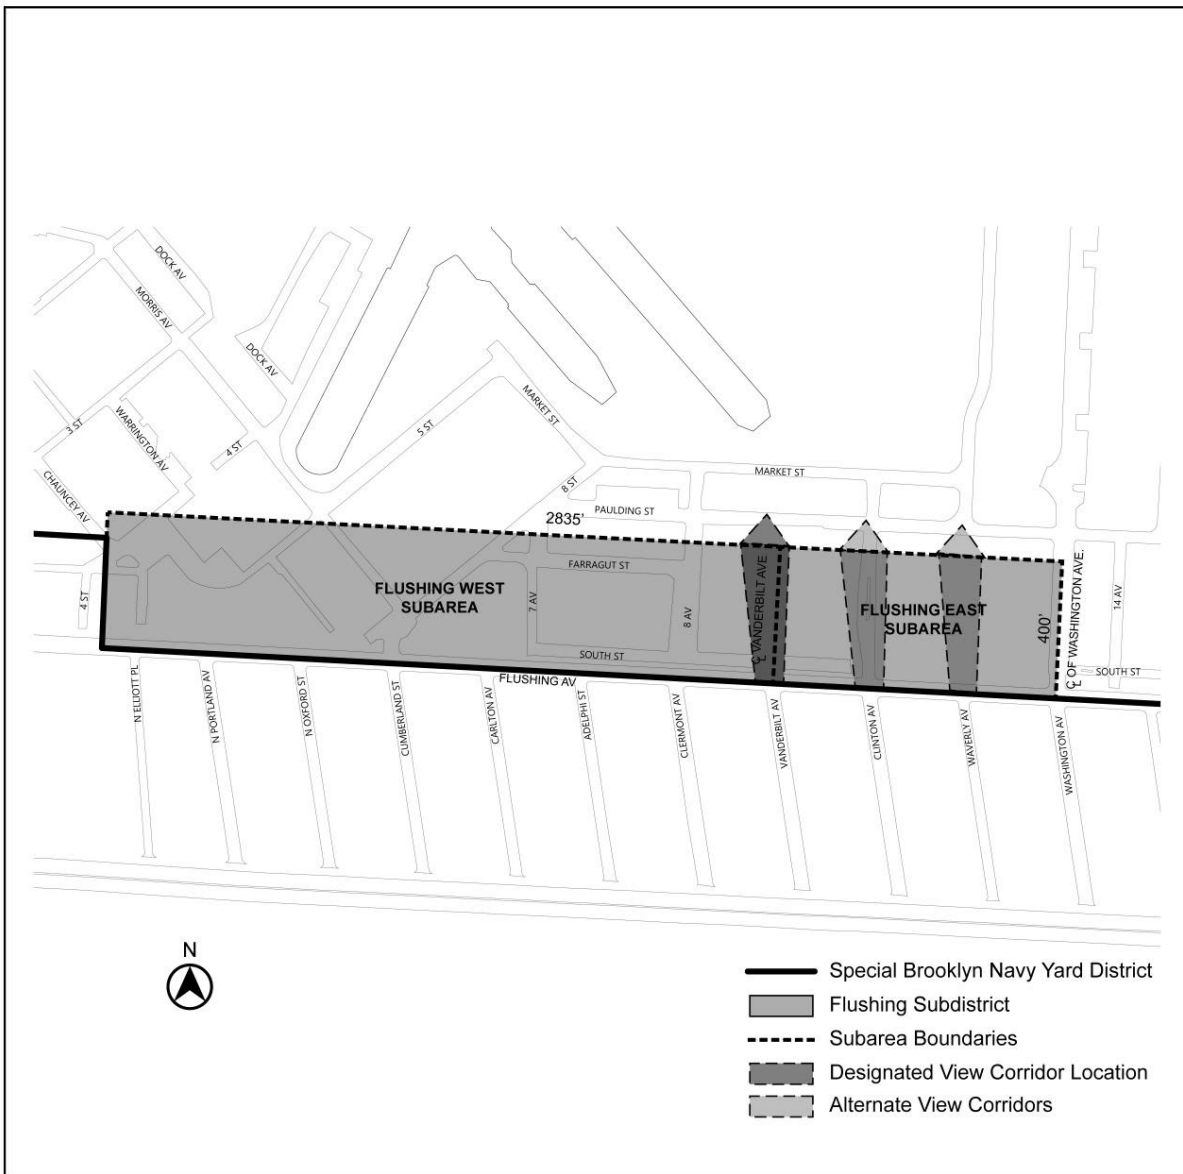

LAST AMENDED 12/15/2021

Map 1 — Special Brooklyn Navy Yard District and Subdistricts

Map 2 — Barge Basin Subareas

Map 4 — Flushing Avenue Subareas and View Corridors

Map 5 — Street Line Locations in the Barge Basin Subdistrict

Map 6 — Primary Street Frontages