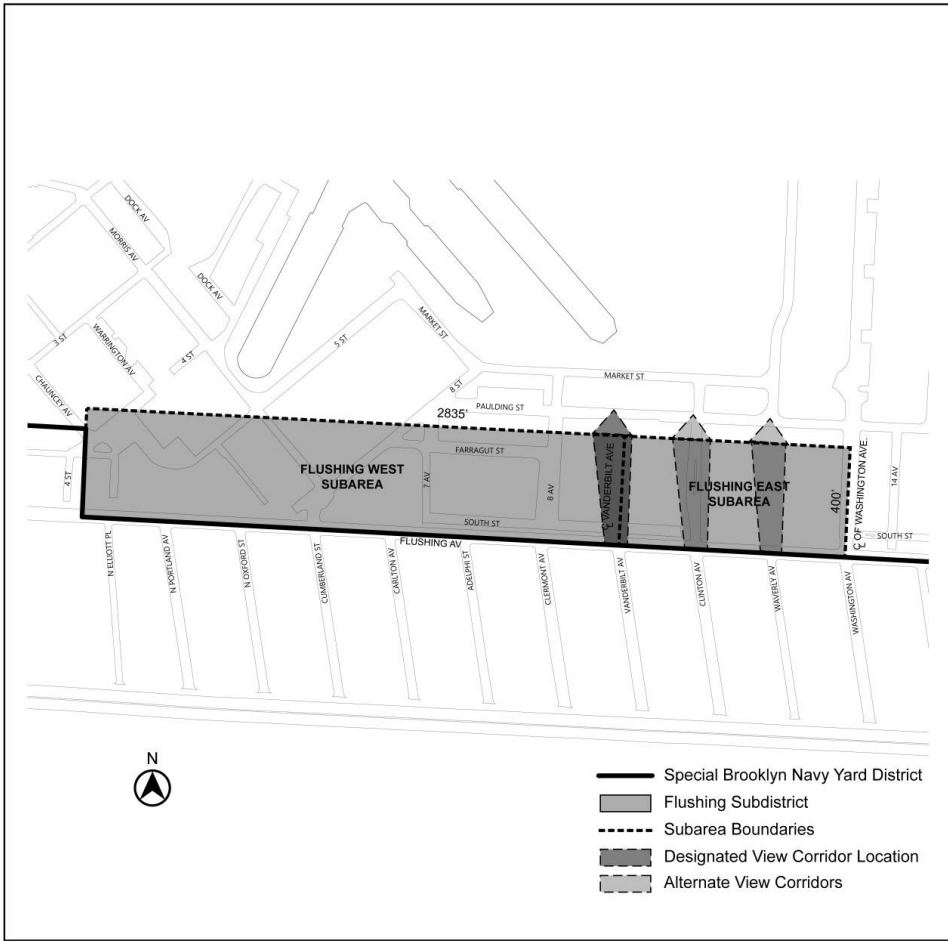

LAST AMENDED 12/15/2021

Map 1 — Special Brooklyn Navy Yard District and Subdistricts

Map 2 — Barge Basin Subareas

Map 3 — Navy Street Central Subarea

Map 4 — Flushing Avenue Subareas and View Corridors

Map 5 — Street Line Locations in the Barge Basin Subdistrict

Map 6 — Primary Street Frontages