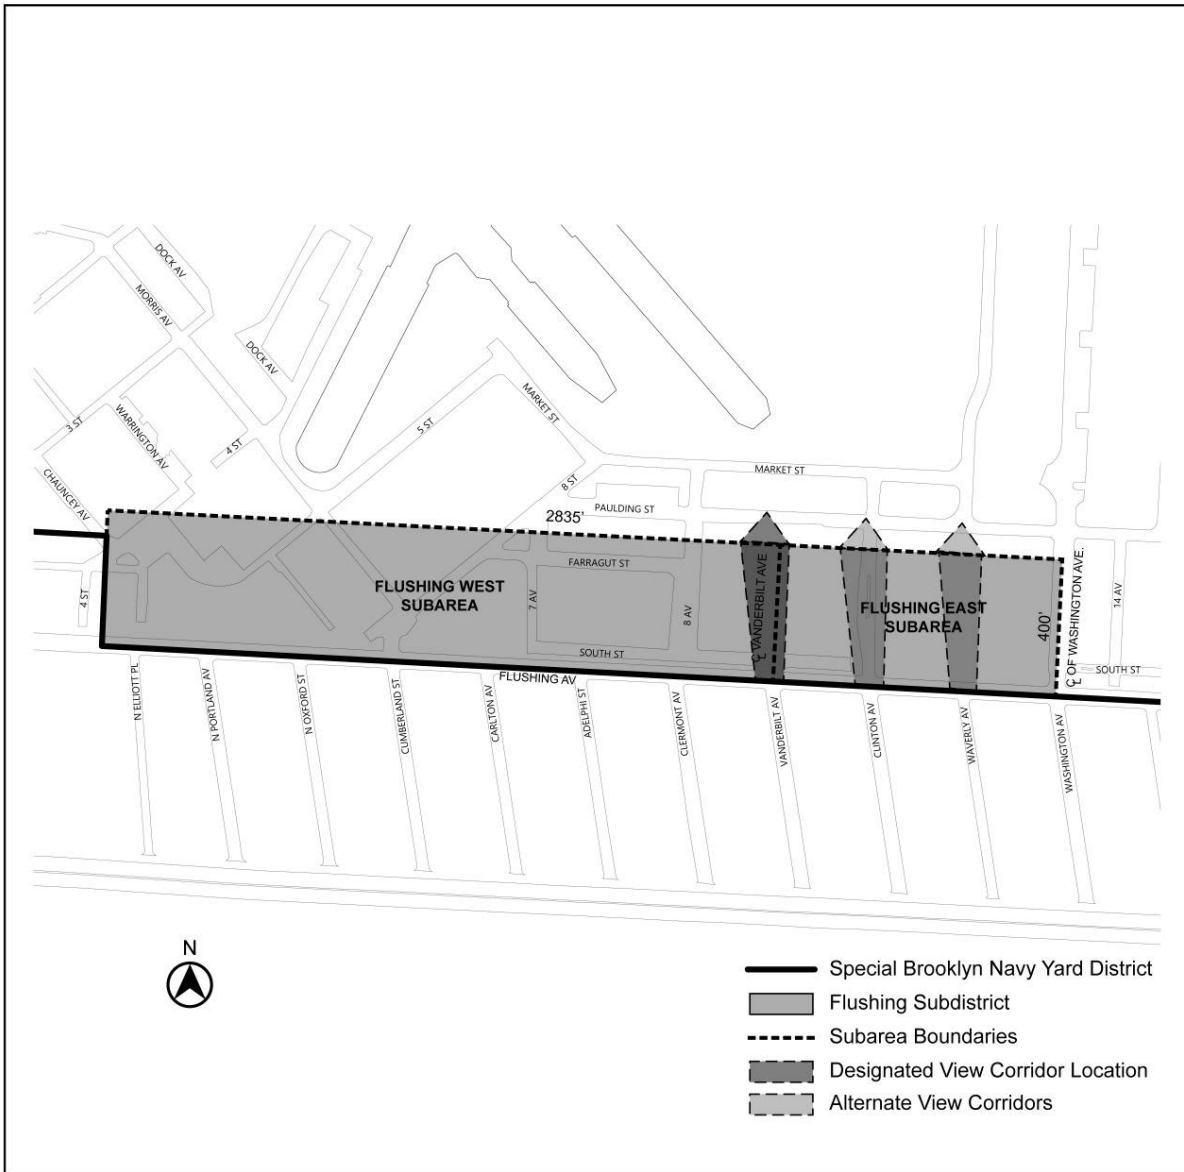

LAST AMENDED 12/15/2021

Map 1 — Special Brooklyn Navy Yard District and Subdistricts

Map 2 — Barge Basin Subareas

Map 3 — Navy Street Central Subarea

Map 4 — Flushing Avenue Subareas and View Corridors

Map 5 — Street Line Locations in the Barge Basin Subdistrict

Map 6 — Primary Street Frontages