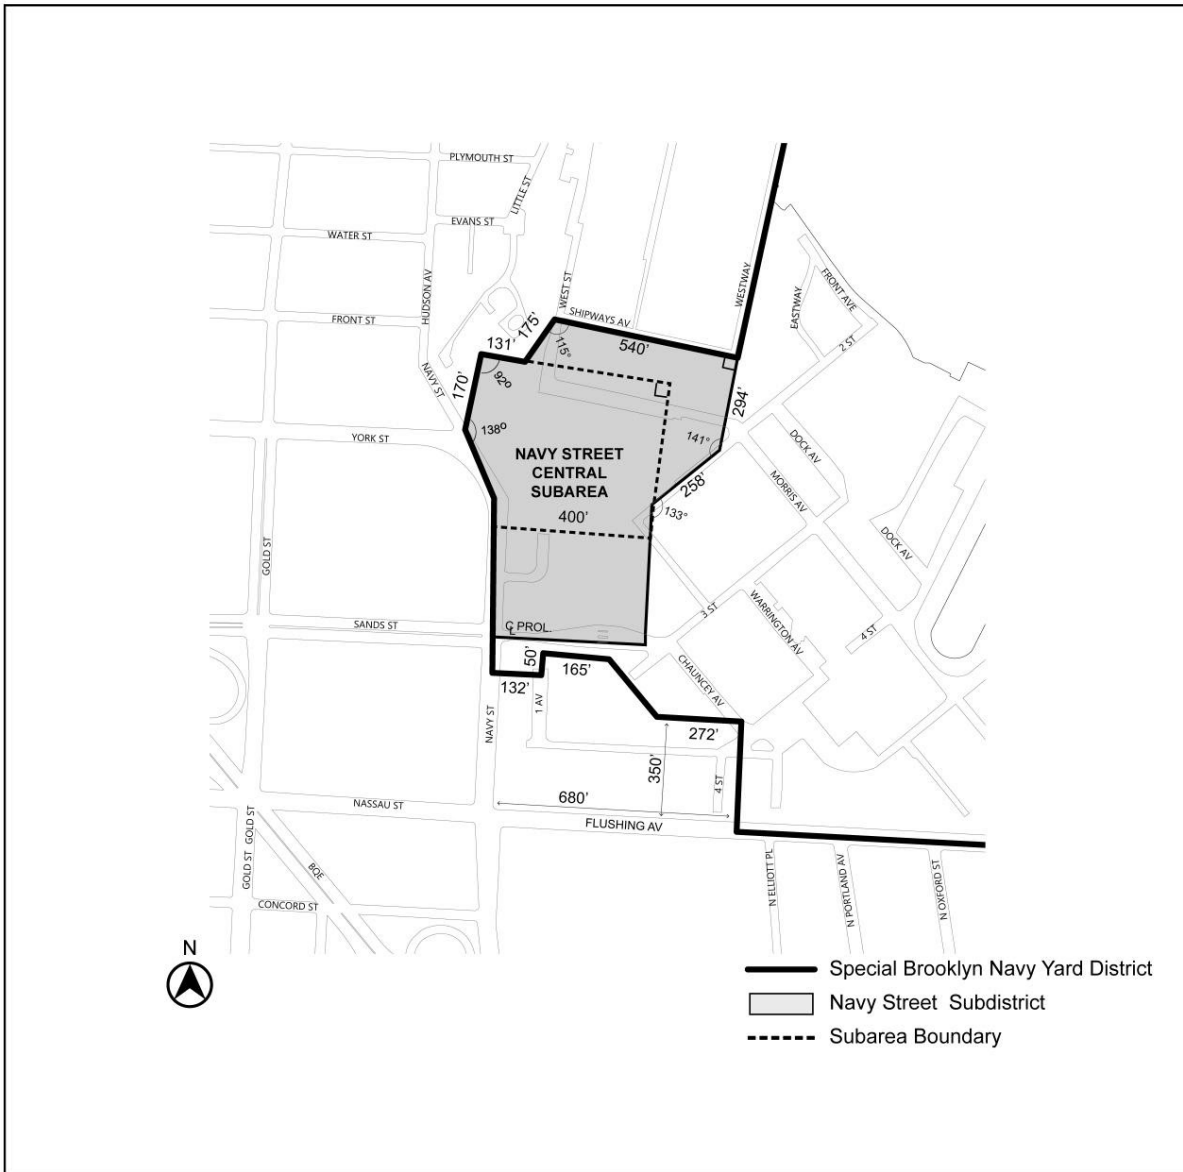

LAST AMENDED 12/15/2021

Map 1 — Special Brooklyn Navy Yard District and Subdistricts

Map 2 — Barge Basin Subareas

Map 3 — Navy Street Central Subarea

Map 4 — Flushing Avenue Subareas and View Corridors

Map 5 — Street Line Locations in the Barge Basin Subdistrict

Map 6 — Primary Street Frontages