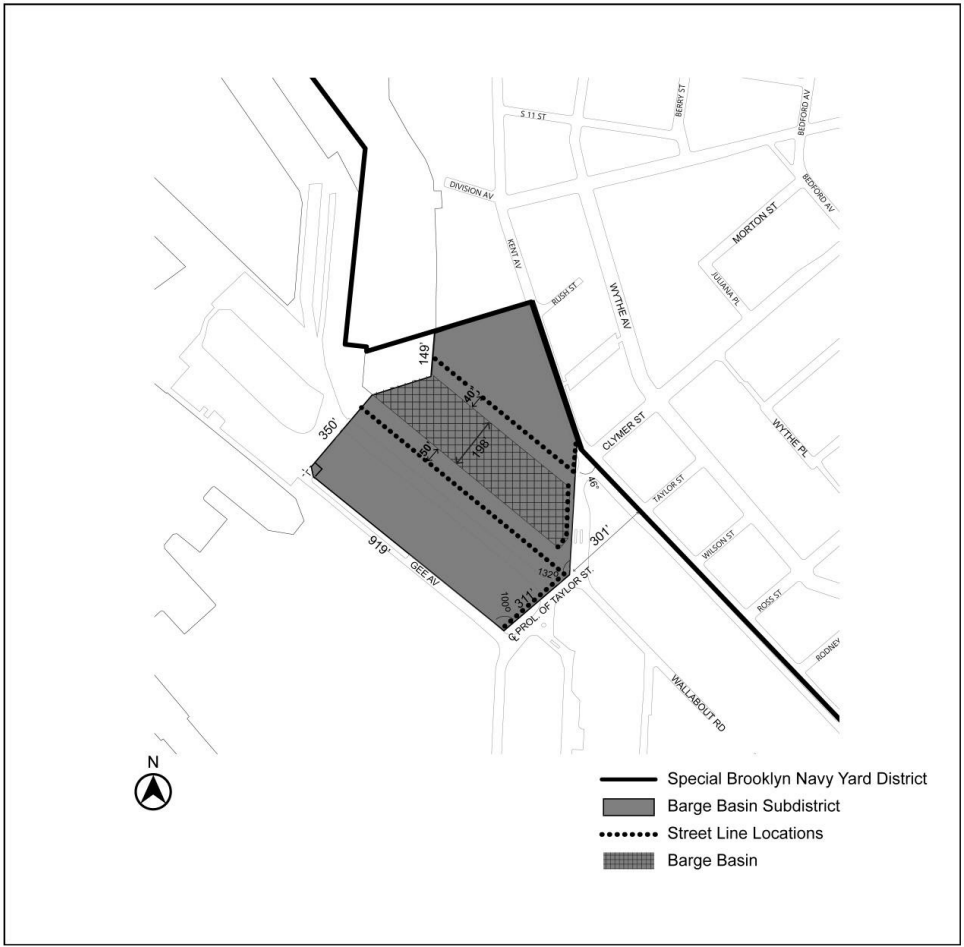

# APPENDIX A - Special Brooklyn Navy Yard District Plan

LAST AMENDED 12/15/2021

Map 1 — Special Brooklyn Navy Yard District and Subdistricts

# Map 2 — Barge Basin Subareas

Map 3 — Navy Street Central Subarea

Map 4 — Flushing Avenue Subareas and View Corridors

Map 5 — Street Line Locations in the Barge Basin Subdistrict

Map 6 — Primary Street Frontages