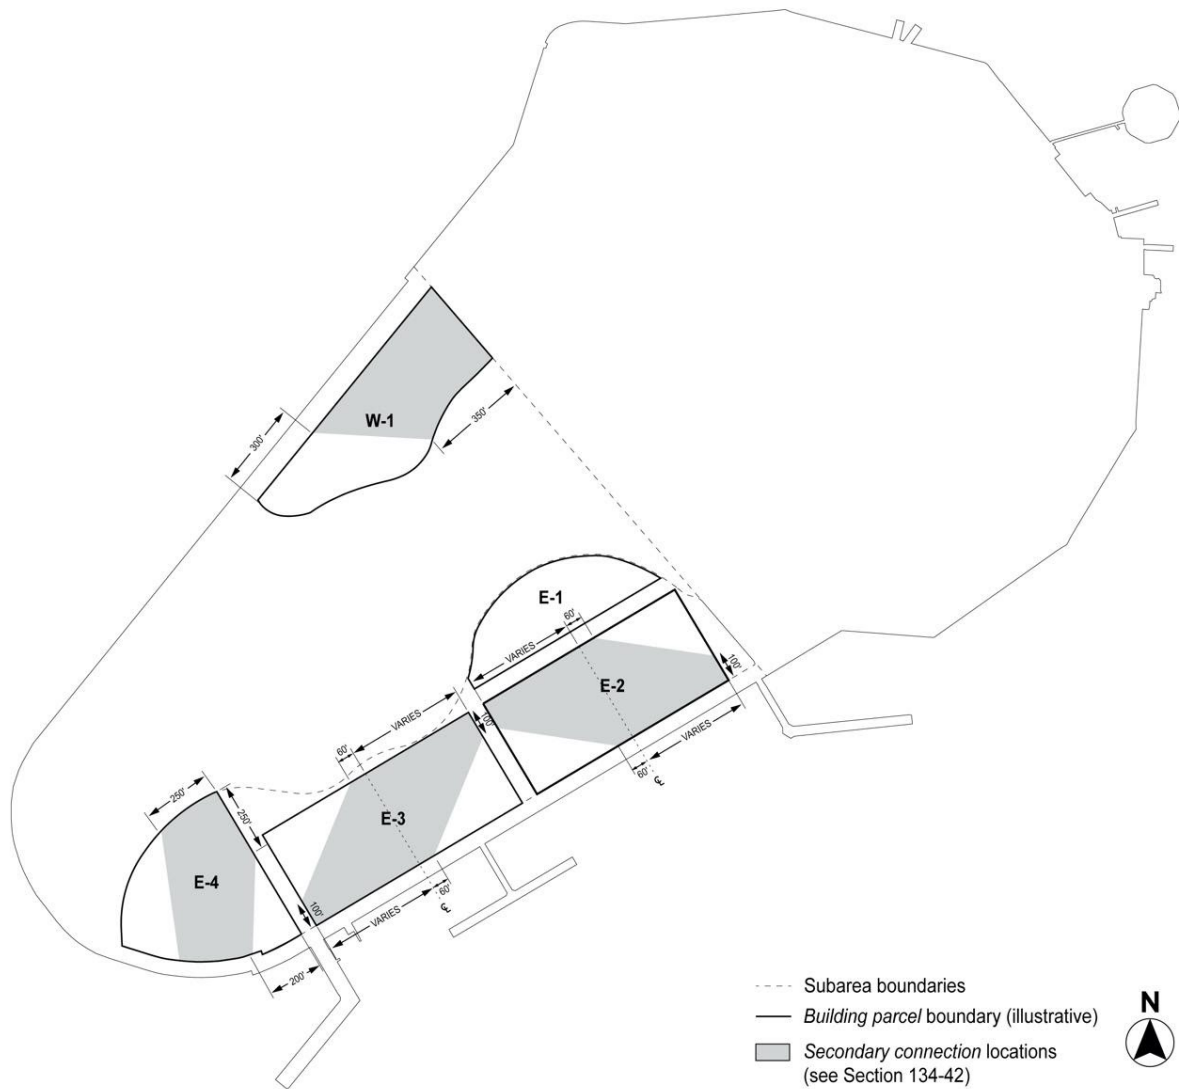

LAST AMENDED 5/27/2021

Map 1 - Special Governors Island District, Subdistricts, and Subareas

For the purpose of dimensioning the subareas illustrated above, the dimensions shall be as shown on the surveys dated April 17, 2020, available on the Department of City Planning website.

Map 2 - Building Parcels, Primary Connection Locations and Esplanade

For the purpose of dimensioning the esplanade, the dimensions shall be as shown on the surveys dated April 17, 2020, available on the Department of City Planning website.

Map 3 - Secondary Connection Locations

Map 4 – Maximum Base Heights and Setbacks