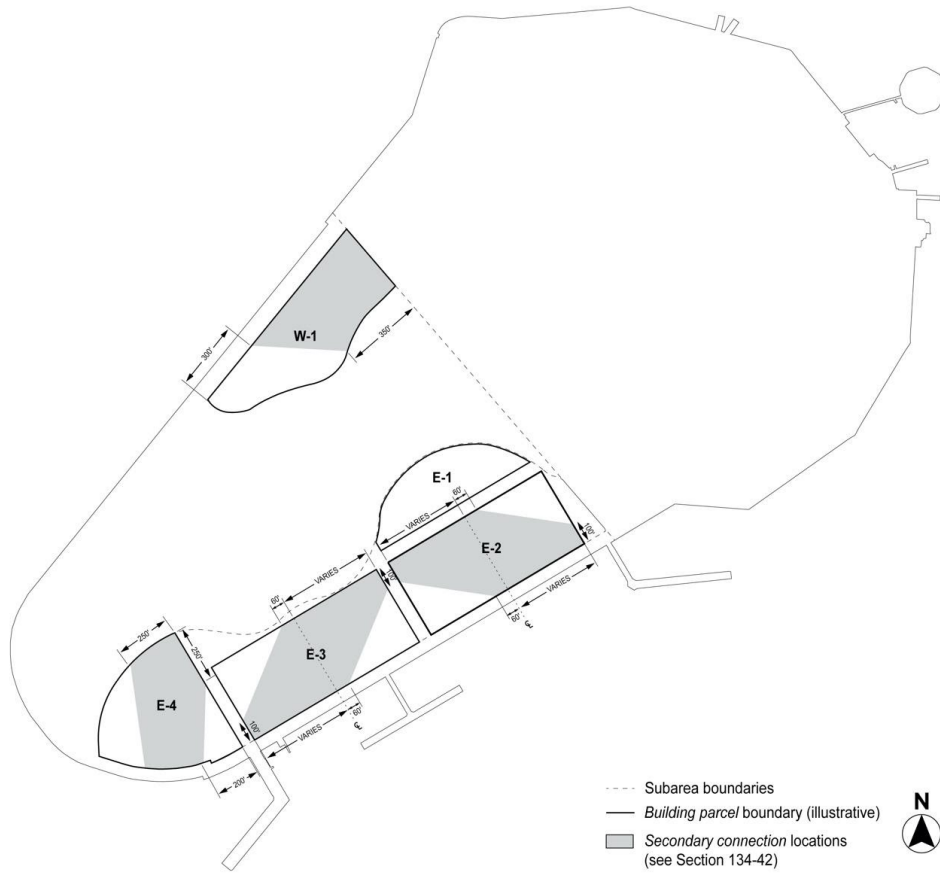

# APPENDIX - Special Governors Island District Plan

LAST AMENDED 5/27/2021

Map 1 - Special Governors Island District, Subdistricts, and Subareas

For the purpose of dimensioning the subareas illustrated above, the dimensions shall be as shown on the surveys dated April 17, 2020, available on the Department of City Planning website.

Map 2 - Building Parcels, Primary Connection Locations and Esplanade

For the purpose of dimensioning the esplanade, the dimensions shall be as shown on the surveys dated April 17, 2020, available on the Department of City Planning website.

Map 3 - Secondary Connection Locations

# Map 4 – Maximum Base Heights and Setbacks