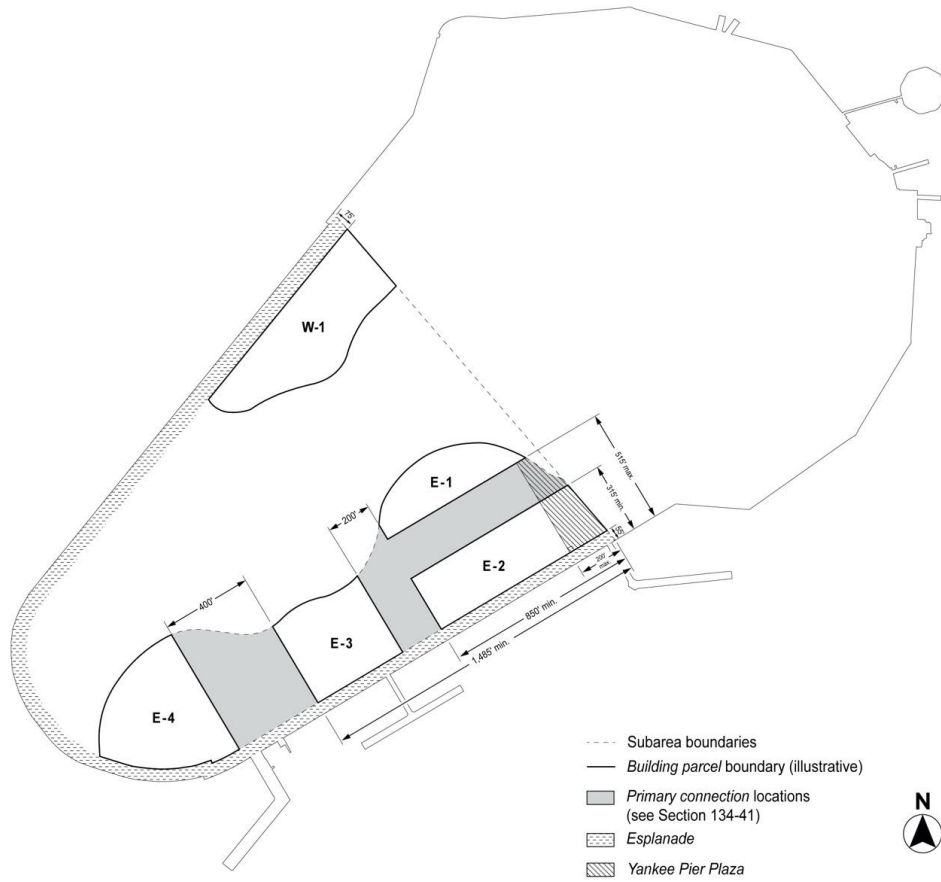

Zoning Resolution

THE CITY OF NEW YORK

Eric Adams, Mayor

CITY PLANNING COMMISSION

Daniel R. Garodnick, Chair

APPENDIX

File generated by <https://zr.planning.nyc.gov> on 2/22/2025

APPENDIX - Special Governors Island District Plan

LAST AMENDED 5/27/2021

Map 1 - Special Governors Island District, Subdistricts, and Subareas

For the purpose of dimensioning the subareas illustrated above, the dimensions shall be as shown on the surveys dated April 17, 2020, available on the Department of City Planning website.

Map 2 - Building Parcels, Primary Connection Locations and Esplanade

For the purpose of dimensioning the esplanade, the dimensions shall be as shown on the surveys dated April 17, 2020, available on the Department of City Planning website.

Map 3 - Secondary Connection Locations

Map 4 – Maximum Base Heights and Setbacks