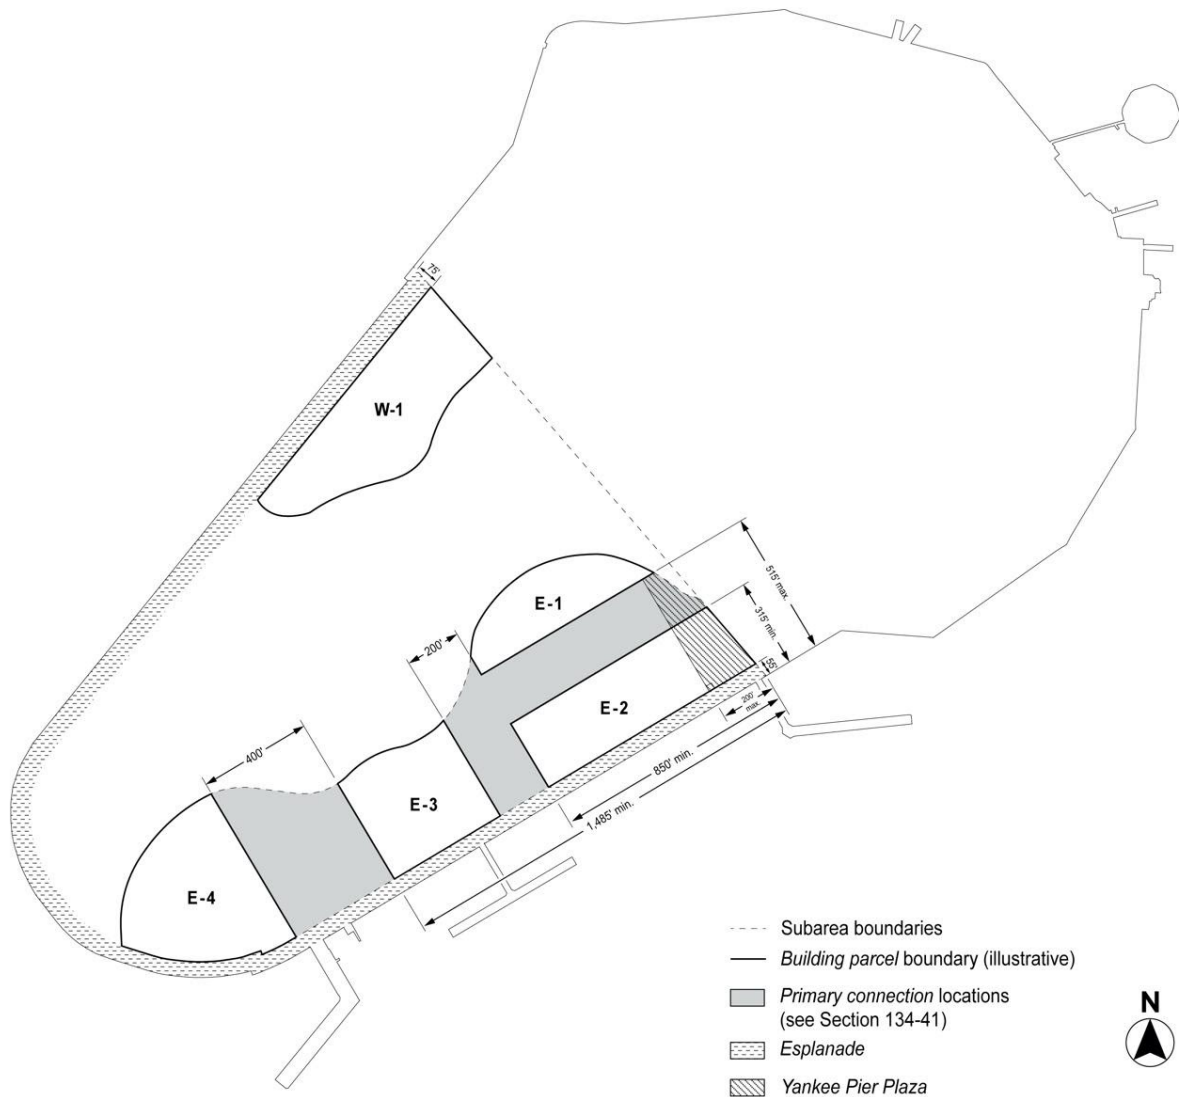

Zoning Resolution

THE CITY OF NEW YORK
Zohran K. Mamdani, Mayor

CITY PLANNING COMMISSION
Sideya Sherman, Chair

APPENDIX

File generated by <https://zr.planning.nyc.gov> on 6/15/2026

APPENDIX - Special Governors Island District Plan

LAST AMENDED 5/27/2021

Map 1 - Special Governors Island District, Subdistricts, and Subareas

For the purpose of dimensioning the subareas illustrated above, the dimensions shall be as shown on the surveys dated April 17, 2020, available on the Department of City Planning website.

Map 2 - Building Parcels, Primary Connection Locations and Esplanade

Map 4 – Maximum Base Heights and Setbacks