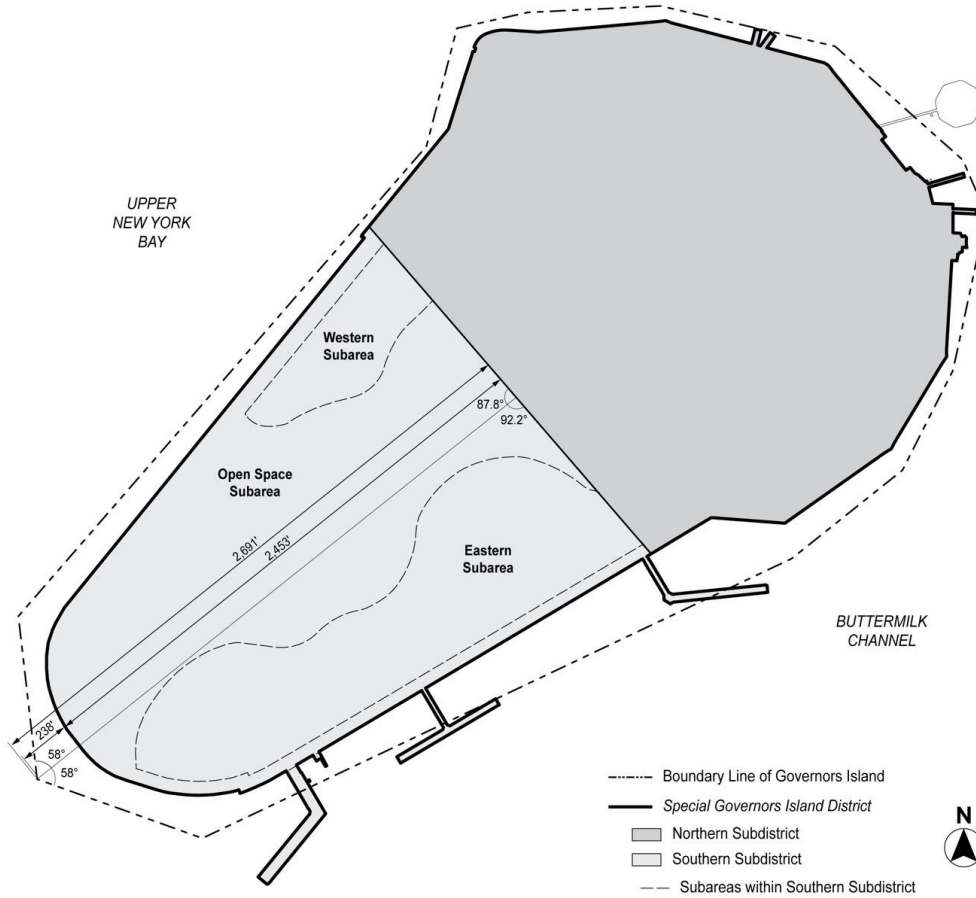

Zoning Resolution

THE CITY OF NEW YORK

Eric Adams, Mayor

CITY PLANNING COMMISSION

Daniel R. Garodnick, Chair

APPENDIX

File generated by <https://zr.planning.nyc.gov> on 3/29/2025

APPENDIX - Special Governors Island District Plan

LAST AMENDED 5/27/2021

Map 1 - Special Governors Island District, Subdistricts, and Subareas

For the purpose of dimensioning the subareas illustrated above, the dimensions shall be as shown on the surveys dated April 17, 2020, available on the Department of City Planning website.

Map 2 - Building Parcels, Primary Connection Locations and Esplanade

For the purpose of dimensioning the esplanade, the dimensions shall be as shown on the surveys dated April 17, 2020, available on the Department of City Planning website.

Map 3 - Secondary Connection Locations

Map 4 – Maximum Base Heights and Setbacks