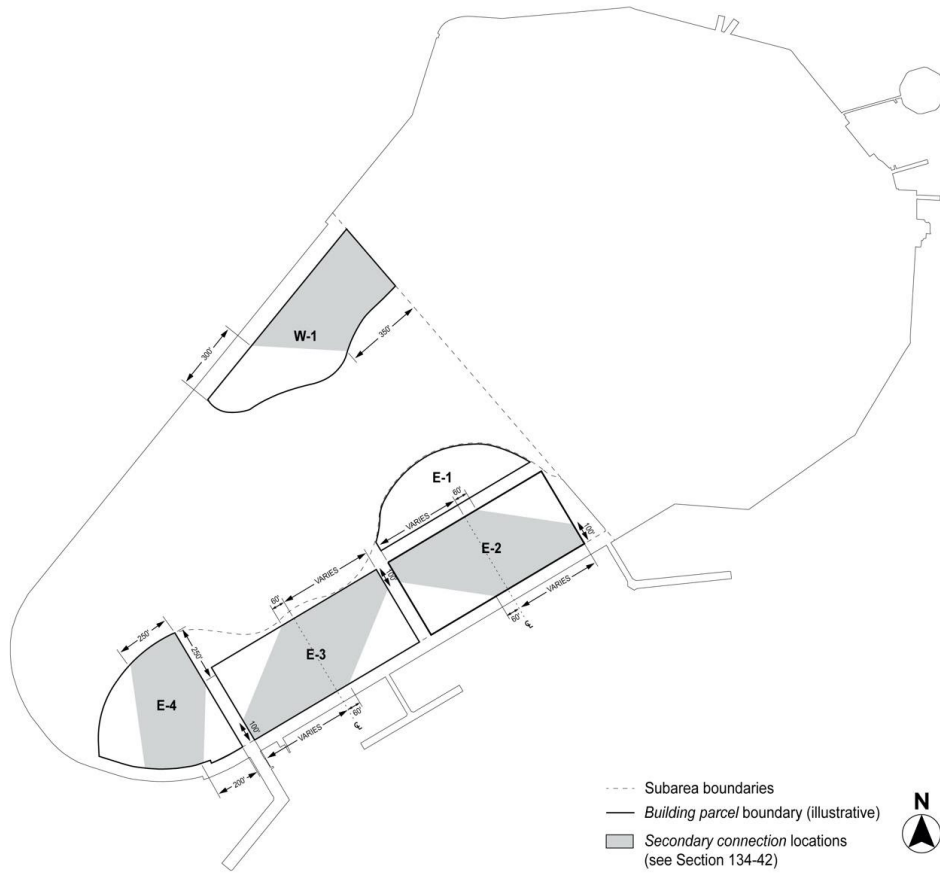

LAST AMENDED 5/27/2021

Map 1 - Special Governors Island District, Subdistricts, and Subareas

For the purpose of dimensioning the subareas illustrated above, the dimensions shall be as shown on the surveys dated April 17, 2020, available on the Department of City Planning website.

Map 2 - Building Parcels, Primary Connection Locations and Esplanade

For the purpose of dimensioning the esplanade, the dimensions shall be as shown on the surveys dated April 17, 2020, available on the Department of City Planning website.

Map 3 - Secondary Connection Locations

Map 4 – Maximum Base Heights and Setbacks