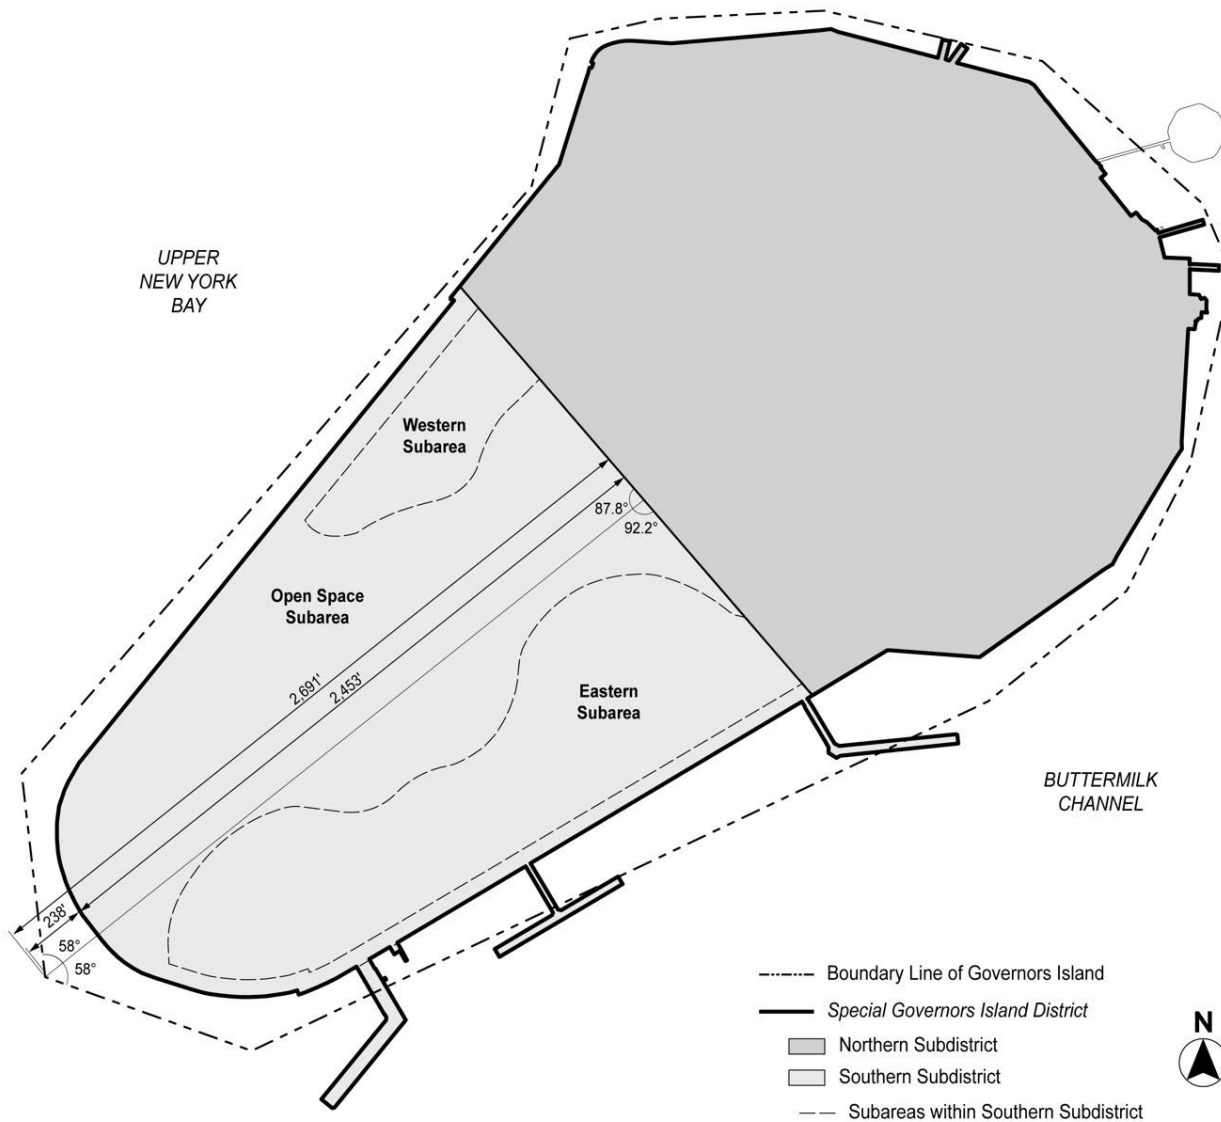

Zoning Resolution

THE CITY OF NEW YORK
Zohran K. Mamdani, Mayor

CITY PLANNING COMMISSION
Sideya Sherman, Chair

APPENDIX

File generated by <https://zr.planning.nyc.gov> on 7/6/2026

APPENDIX - Special Governors Island District Plan

LAST AMENDED 5/27/2021

Map 1 - Special Governors Island District, Subdistricts, and Subareas

For the purpose of dimensioning the subareas illustrated above, the dimensions shall be as shown on the surveys dated April 17, 2020, available on the Department of City Planning website.

Map 2 - Building Parcels, Primary Connection Locations and Esplanade

For the purpose of dimensioning the esplanade, the dimensions shall be as shown on the surveys dated April 17, 2020, available on the Department of City Planning website.

Map 3 - Secondary Connection Locations

Map 4 – Maximum Base Heights and Setbacks