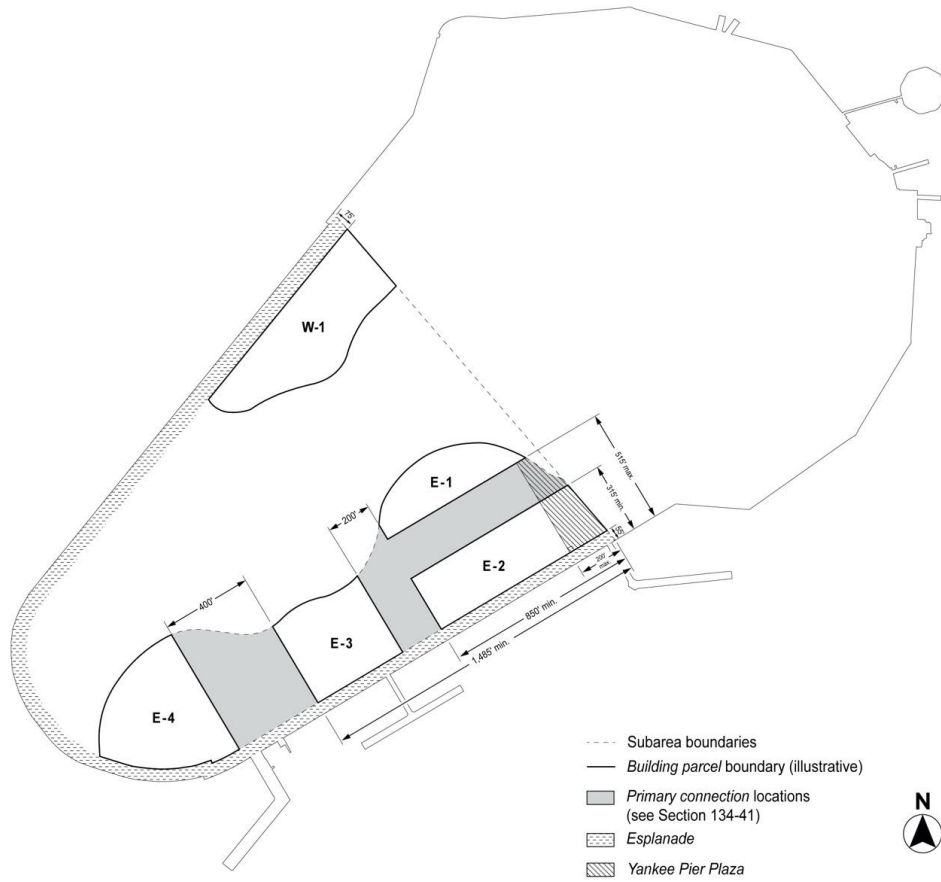

Zoning Resolution

THE CITY OF NEW YORK

Eric Adams, Mayor

CITY PLANNING COMMISSION

Daniel R. Garodnick, Chair

APPENDIX

File generated by <https://zr.planning.nyc.gov> on 3/29/2025

APPENDIX - Special Governors Island District Plan

LAST AMENDED 5/27/2021

Map 1 - Special Governors Island District, Subdistricts, and Subareas

For the purpose of dimensioning the subareas illustrated above, the dimensions shall be as shown on the surveys dated April 17, 2020, available on the Department of City Planning website.

Map 2 - Building Parcels, Primary Connection Locations and Esplanade

For the purpose of dimensioning the esplanade, the dimensions shall be as shown on the surveys dated April 17, 2020, available on the Department of City Planning website.

Map 3 - Secondary Connection Locations

Map 4 – Maximum Base Heights and Setbacks