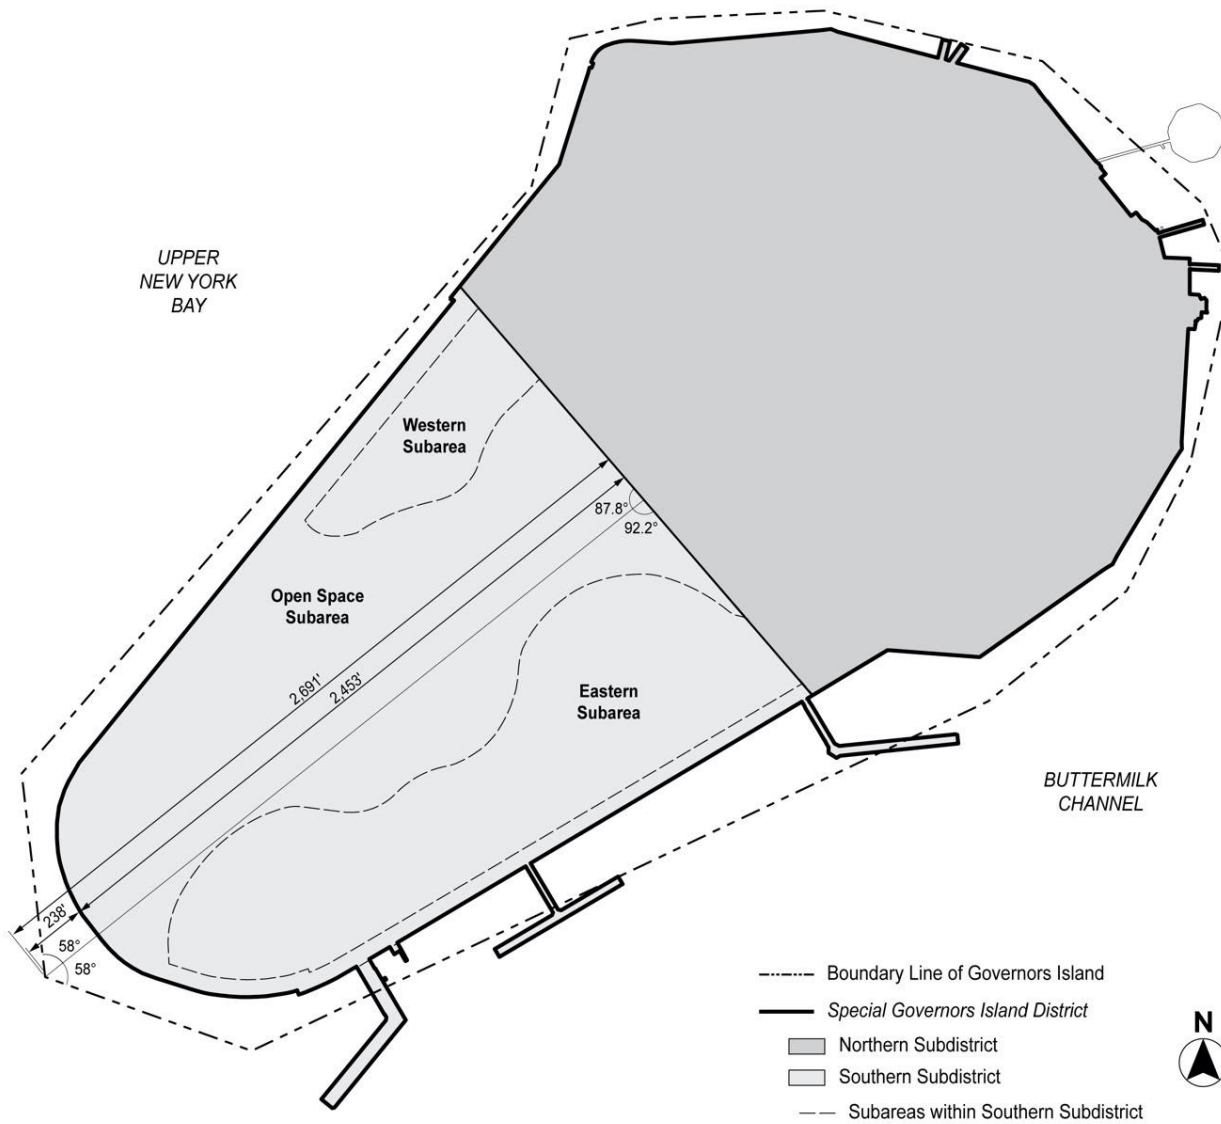

Zoning Resolution

THE CITY OF NEW YORK
Zohran K. Mamdani, Mayor

CITY PLANNING COMMISSION
Sideya Sherman, Chair

APPENDIX

File generated by <https://zr.planning.nyc.gov> on 4/10/2026

APPENDIX - Special Governors Island District Plan

LAST AMENDED 5/27/2021

Map 1 - Special Governors Island District, Subdistricts, and Subareas

For the purpose of dimensioning the subareas illustrated above, the dimensions shall be as shown on the surveys dated April 17, 2020, available on the Department of City Planning website.

Map 2 - Building Parcels, Primary Connection Locations and Esplanade

For the purpose of dimensioning the esplanade, the dimensions shall be as shown on the surveys dated April 17, 2020, available on the Department of City Planning website.

Map 3 - Secondary Connection Locations

Map 4 – Maximum Base Heights and Setbacks