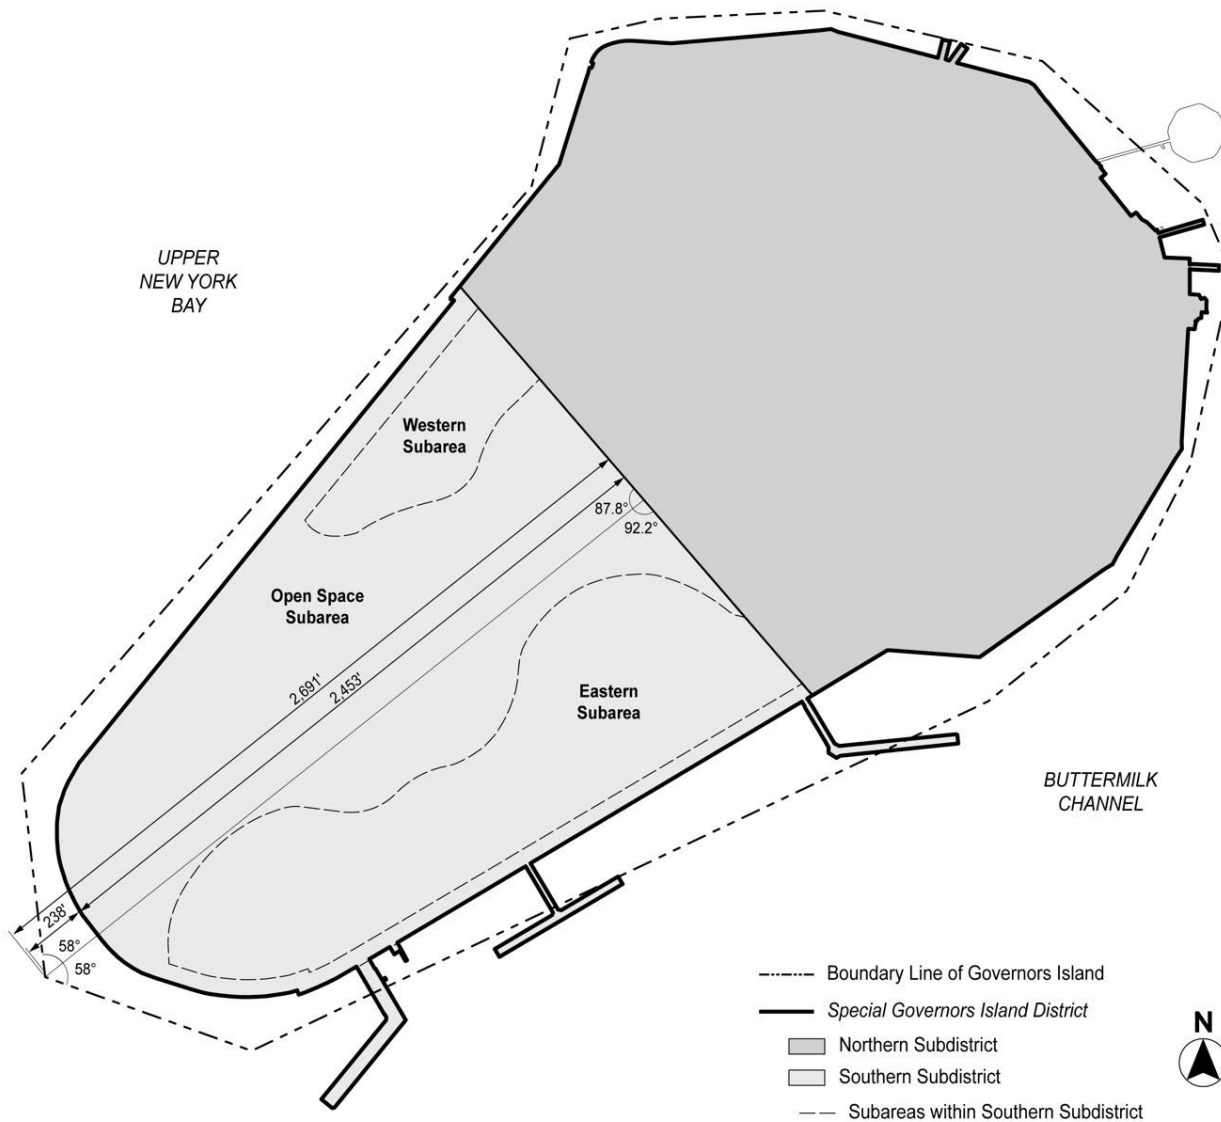

Zoning Resolution

THE CITY OF NEW YORK
Zohran K. Mamdani, Mayor

CITY PLANNING COMMISSION
Sideya Sherman, Chair

APPENDIX

File generated by <https://zr.planning.nyc.gov> on 6/15/2026

APPENDIX - Special Governors Island District Plan

LAST AMENDED 5/27/2021

Map 1 - Special Governors Island District, Subdistricts, and Subareas

For the purpose of dimensioning the subareas illustrated above, the dimensions shall be as shown on the surveys dated April 17, 2020, available on the Department of City Planning website.

Map 2 - Building Parcels, Primary Connection Locations and Esplanade

Map 4 – Maximum Base Heights and Setbacks