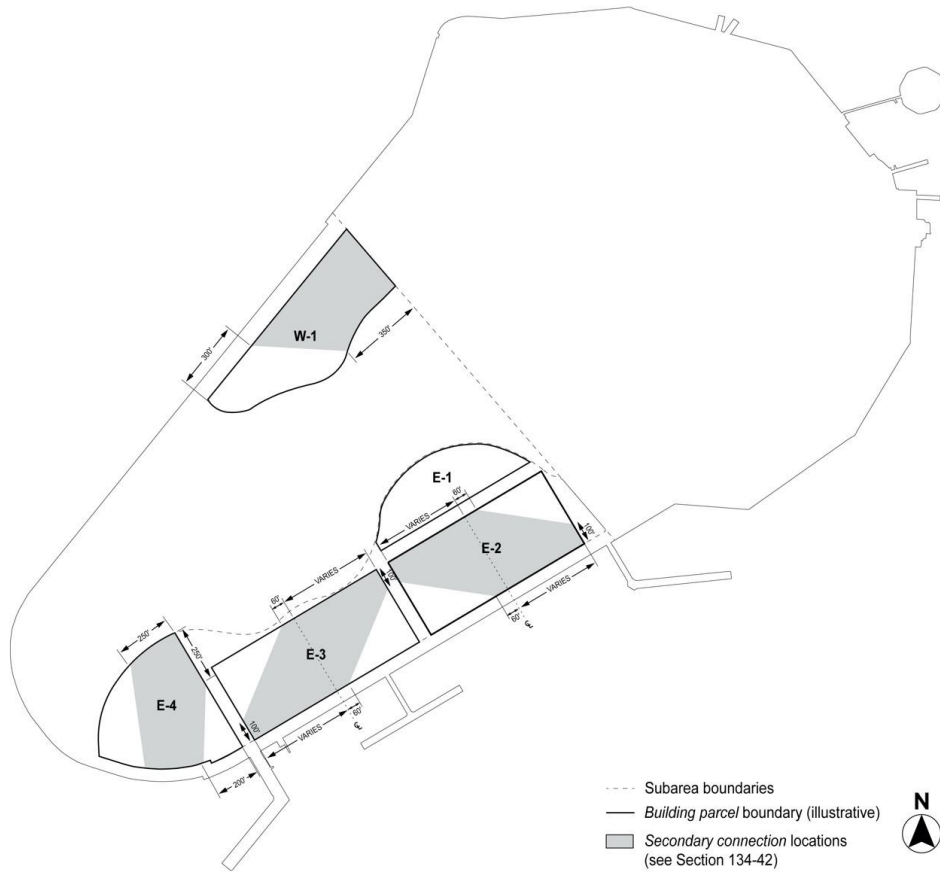

LAST AMENDED 5/27/2021

Map 1 - Special Governors Island District, Subdistricts, and Subareas

For the purpose of dimensioning the subareas illustrated above, the dimensions shall be as shown on the surveys dated April 17, 2020, available on the Department of City Planning website.

Map 2 - Building Parcels, Primary Connection Locations and Esplanade

For the purpose of dimensioning the esplanade, the dimensions shall be as shown on the surveys dated April 17, 2020, available on the Department of City Planning website.

Map 3 - Secondary Connection Locations

Map 4 – Maximum Base Heights and Setbacks