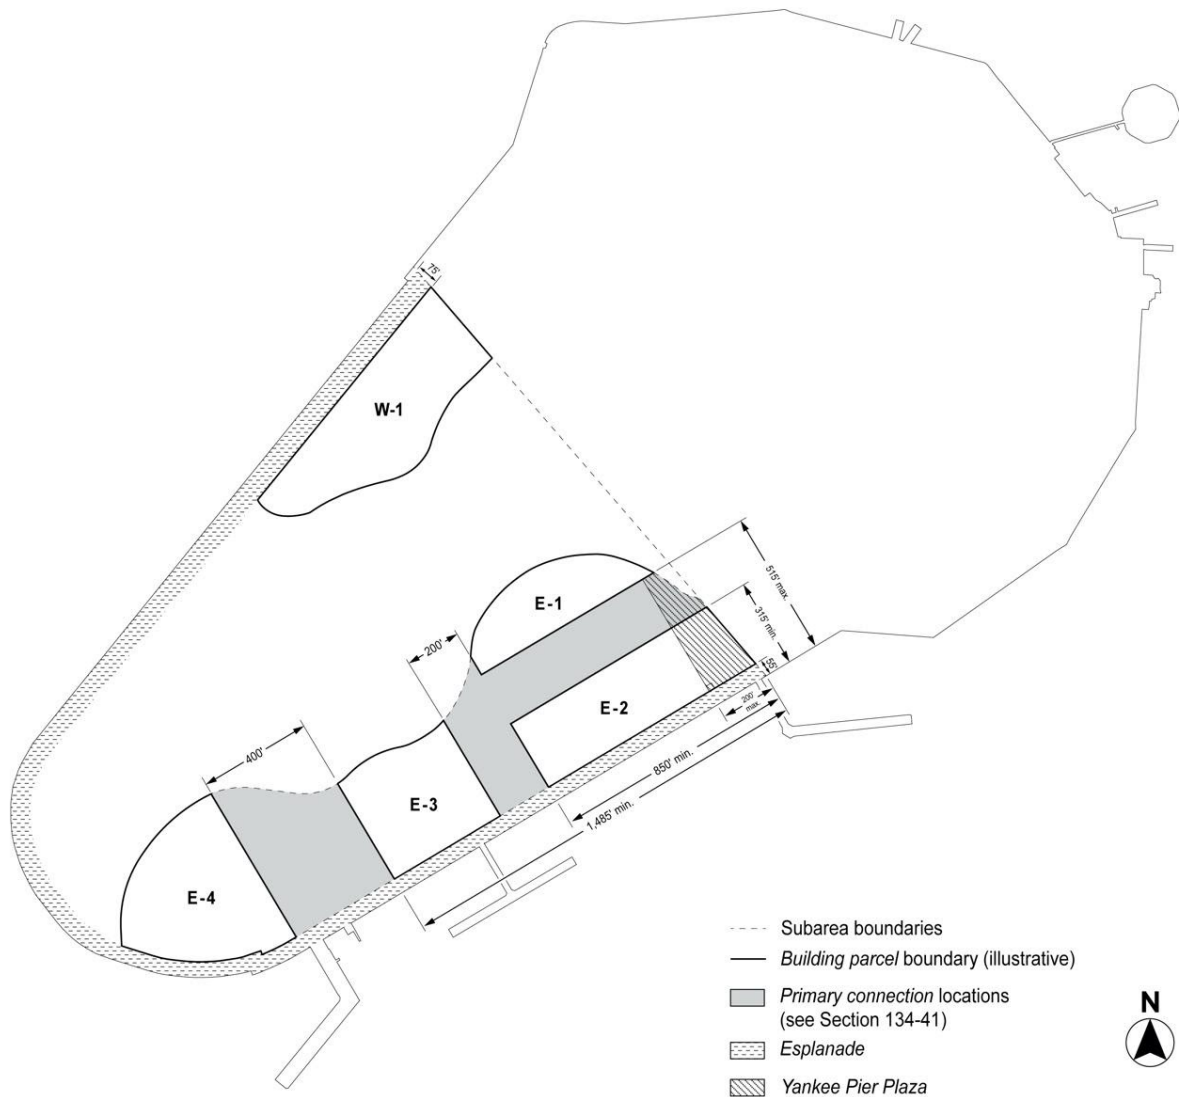

Zoning Resolution

THE CITY OF NEW YORK
Zohran K. Mamdani, Mayor

CITY PLANNING COMMISSION
Sideya Sherman, Chair

APPENDIX

File generated by <https://zr.planning.nyc.gov> on 7/6/2026

APPENDIX - Special Governors Island District Plan

LAST AMENDED 5/27/2021

Map 1 - Special Governors Island District, Subdistricts, and Subareas

For the purpose of dimensioning the subareas illustrated above, the dimensions shall be as shown on the surveys dated April 17, 2020, available on the Department of City Planning website.

Map 2 - Building Parcels, Primary Connection Locations and Esplanade

For the purpose of dimensioning the esplanade, the dimensions shall be as shown on the surveys dated April 17, 2020, available on the Department of City Planning website.

Map 3 - Secondary Connection Locations

Map 4 – Maximum Base Heights and Setbacks