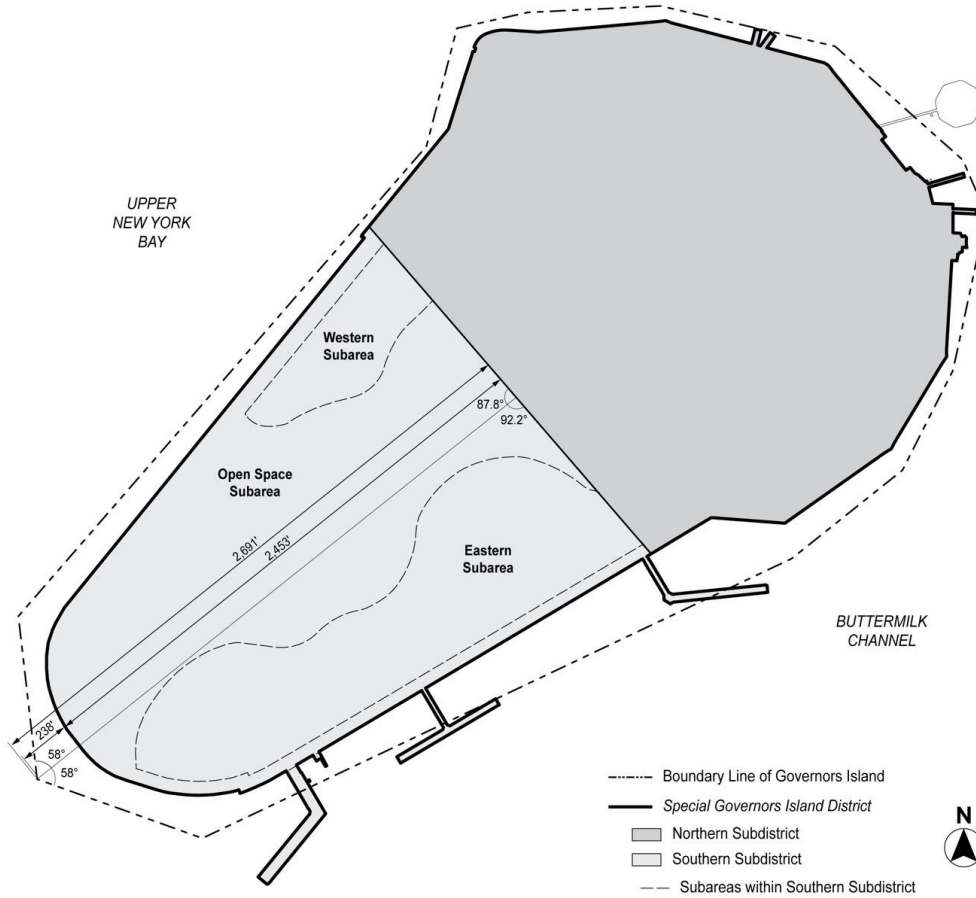

Zoning Resolution

THE CITY OF NEW YORK

Eric Adams, Mayor

CITY PLANNING COMMISSION

Daniel R. Garodnick, Chair

APPENDIX

File generated by <https://zr.planning.nyc.gov> on 11/15/2024

APPENDIX - Special Governors Island District Plan

LAST AMENDED 5/27/2021

Map 1 - Special Governors Island District, Subdistricts, and Subareas

For the purpose of dimensioning the subareas illustrated above, the dimensions shall be as shown on the surveys dated April 17, 2020, available on the Department of City Planning website.

Map 2 - Building Parcels, Primary Connection Locations and Esplanade

For the purpose of dimensioning the esplanade, the dimensions shall be as shown on the surveys dated April 17, 2020, available on the Department of City Planning website.

Map 3 - Secondary Connection Locations

Map 4 – Maximum Base Heights and Setbacks