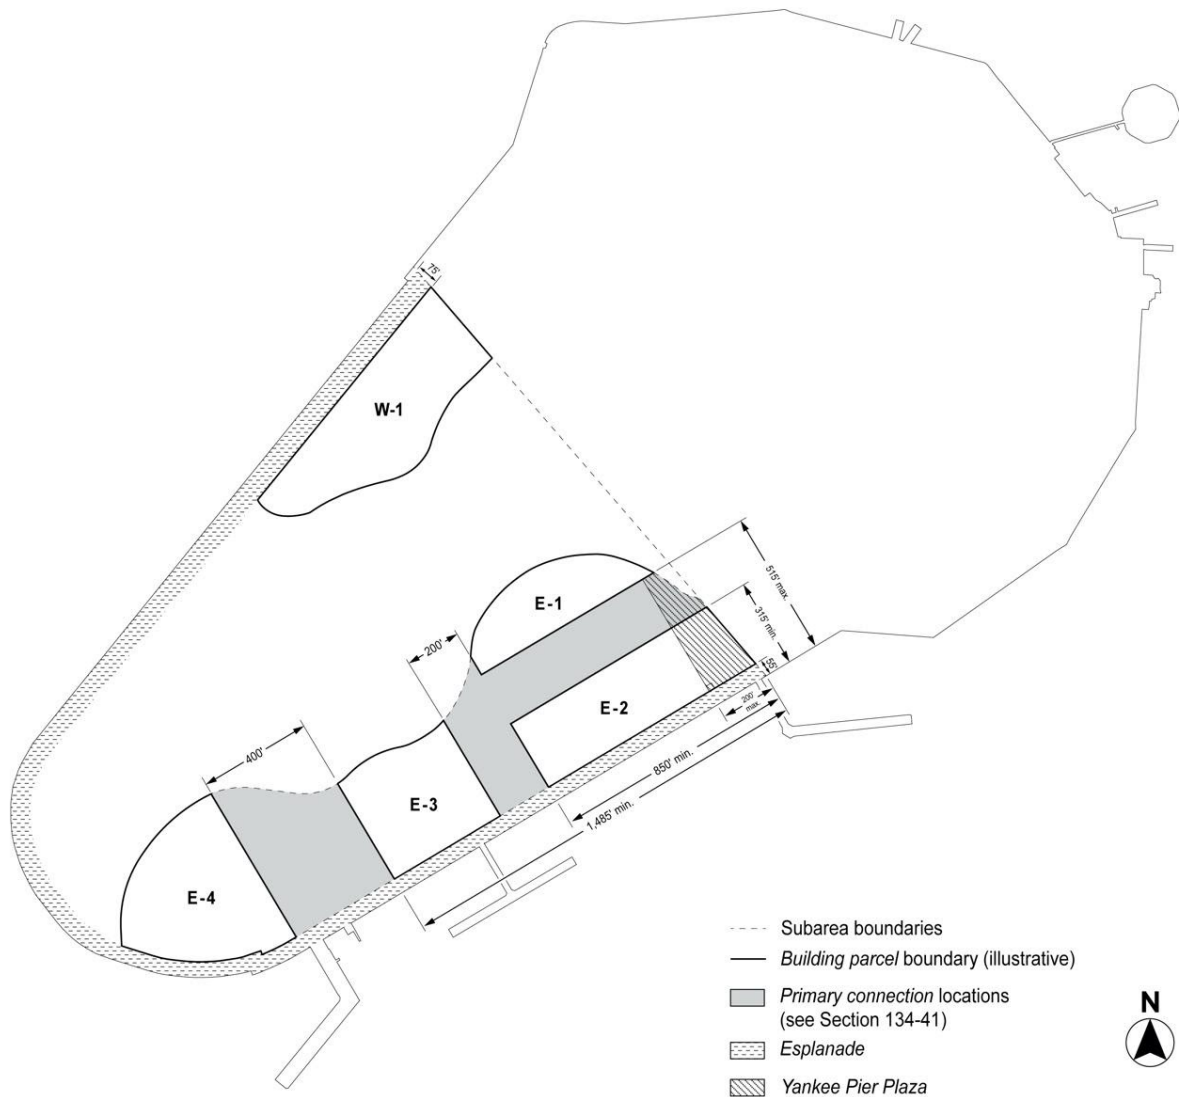

Zoning Resolution

THE CITY OF NEW YORK
Zohran K. Mamdani, Mayor

CITY PLANNING COMMISSION
Sideya Sherman, Chair

APPENDIX

File generated by <https://zr.planning.nyc.gov> on 4/10/2026

APPENDIX - Special Governors Island District Plan

LAST AMENDED 5/27/2021

Map 1 - Special Governors Island District, Subdistricts, and Subareas

For the purpose of dimensioning the subareas illustrated above, the dimensions shall be as shown on the surveys dated April 17, 2020, available on the Department of City Planning website.

Map 2 - Building Parcels, Primary Connection Locations and Esplanade

For the purpose of dimensioning the esplanade, the dimensions shall be as shown on the surveys dated April 17, 2020, available on the Department of City Planning website.

Map 3 - Secondary Connection Locations

Map 4 – Maximum Base Heights and Setbacks