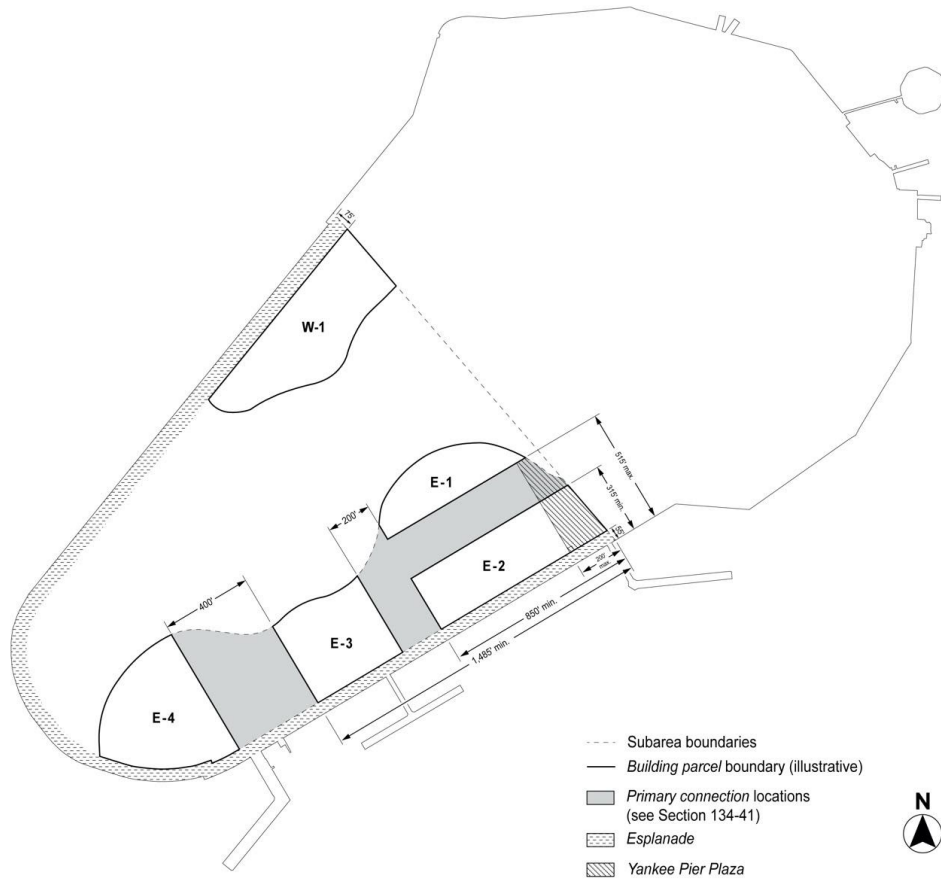

Zoning Resolution

THE CITY OF NEW YORK

Eric Adams, Mayor

CITY PLANNING COMMISSION

Daniel R. Garodnick, Chair

APPENDIX

File generated by <https://zr.planning.nyc.gov> on 12/16/2024

APPENDIX - Special Governors Island District Plan

LAST AMENDED 5/27/2021

Map 1 - Special Governors Island District, Subdistricts, and Subareas

For the purpose of dimensioning the subareas illustrated above, the dimensions shall be as shown on the surveys dated April 17, 2020, available on the Department of City Planning website.

Map 2 - Building Parcels, Primary Connection Locations and Esplanade

For the purpose of dimensioning the esplanade, the dimensions shall be as shown on the surveys dated April 17, 2020, available on the Department of City Planning website.

Map 3 - Secondary Connection Locations

Map 4 – Maximum Base Heights and Setbacks