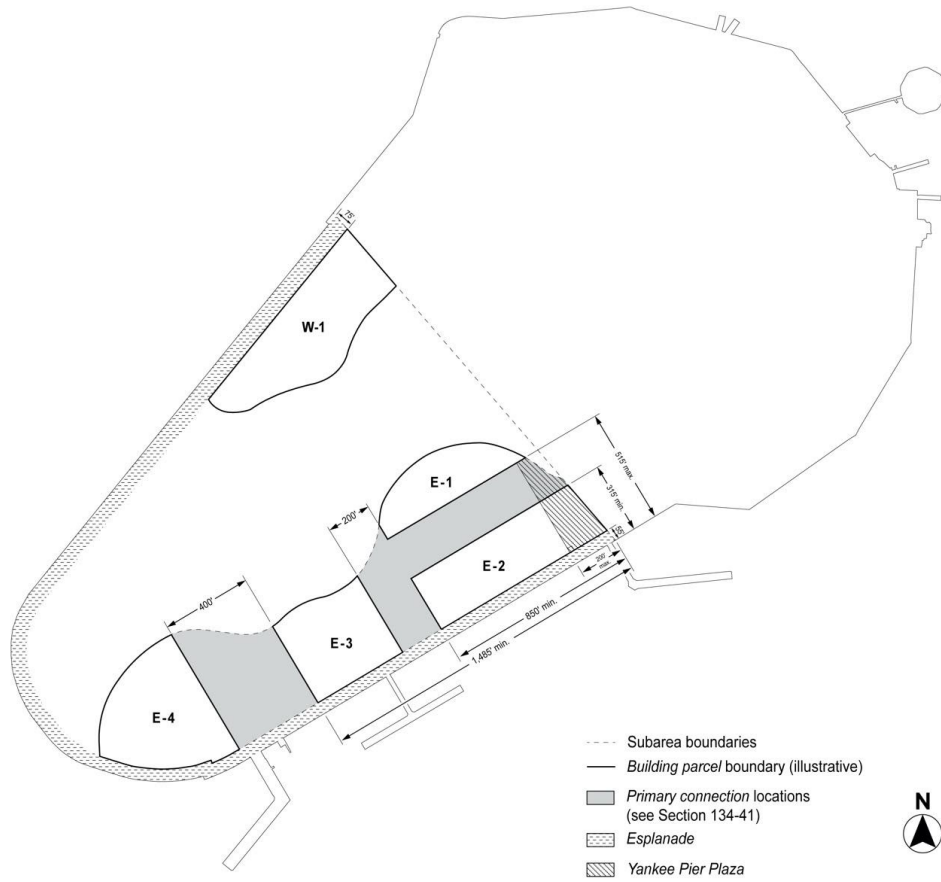

# APPENDIX - Special Governors Island District Plan

LAST AMENDED 5/27/2021

Map 1 - Special Governors Island District, Subdistricts, and Subareas

For the purpose of dimensioning the subareas illustrated above, the dimensions shall be as shown on the surveys dated April 17, 2020, available on the Department of City Planning website.

Map 2 - Building Parcels, Primary Connection Locations and Esplanade

For the purpose of dimensioning the esplanade, the dimensions shall be as shown on the surveys dated April 17, 2020, available on the Department of City Planning website.

Map 3 - Secondary Connection Locations

# Map 4 – Maximum Base Heights and Setbacks