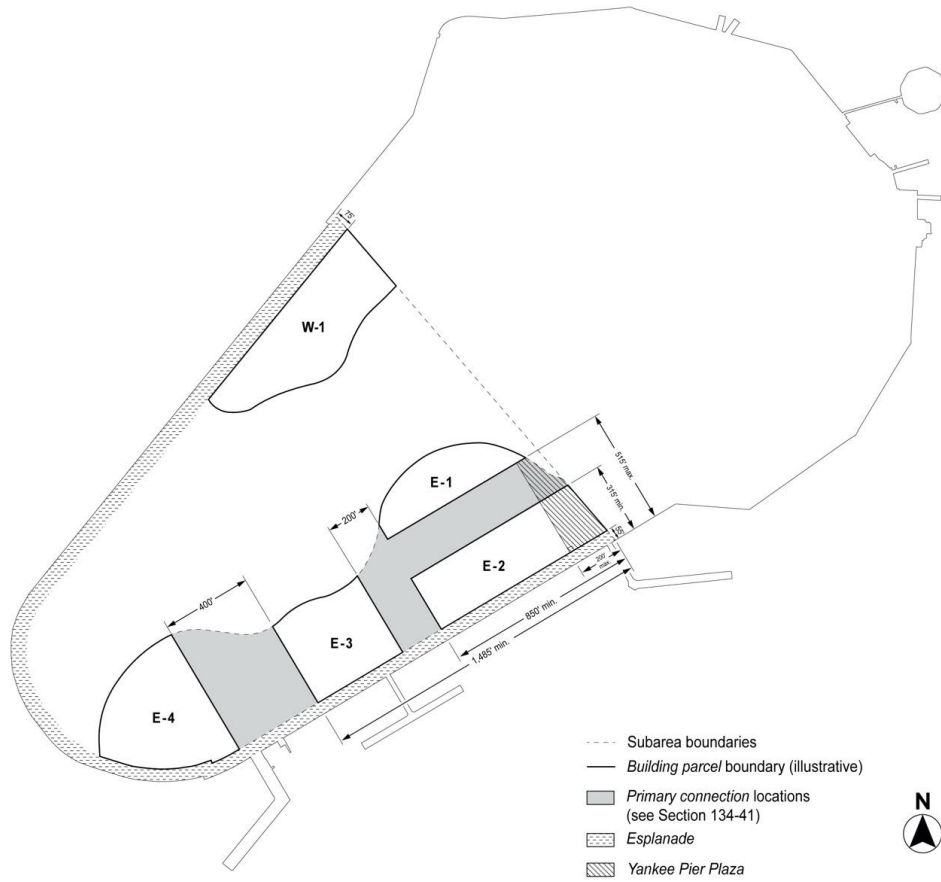

Zoning Resolution

THE CITY OF NEW YORK

Eric Adams, Mayor

CITY PLANNING COMMISSION

Daniel R. Garodnick, Chair

APPENDIX

File generated by <https://zr.planning.nyc.gov> on 11/15/2024

APPENDIX - Special Governors Island District Plan

LAST AMENDED 5/27/2021

Map 1 - Special Governors Island District, Subdistricts, and Subareas

For the purpose of dimensioning the subareas illustrated above, the dimensions shall be as shown on the surveys dated April 17, 2020, available on the Department of City Planning website.

Map 2 - Building Parcels, Primary Connection Locations and Esplanade

For the purpose of dimensioning the esplanade, the dimensions shall be as shown on the surveys dated April 17, 2020, available on the Department of City Planning website.

Map 3 - Secondary Connection Locations

Map 4 – Maximum Base Heights and Setbacks