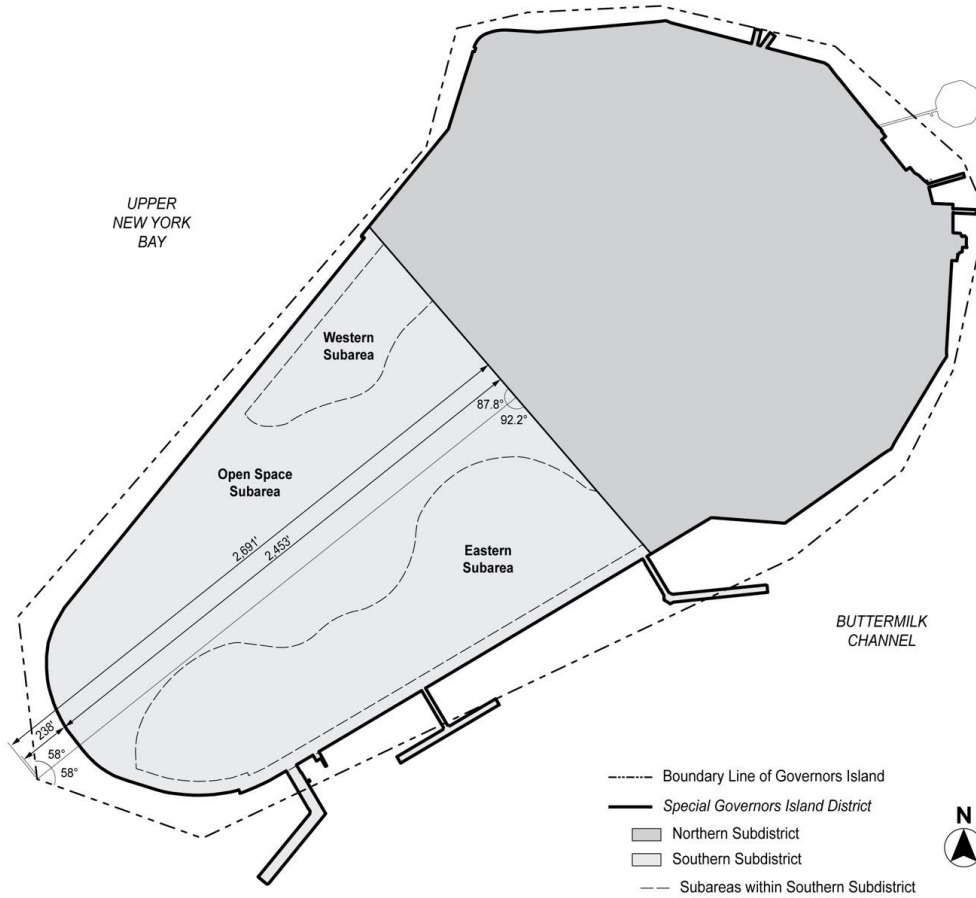

## Zoning Resolution

THE CITY OF NEW YORK

Eric Adams, Mayor

CITY PLANNING COMMISSION

Daniel R. Garodnick, Chair

# APPENDIX - Special Governors Island District Plan

LAST AMENDED 5/27/2021

Map 1 - Special Governors Island District, Subdistricts, and Subareas

For the purpose of dimensioning the subareas illustrated above, the dimensions shall be as shown on the surveys dated April 17, 2020, available on the Department of City Planning website.

Map 2 - Building Parcels, Primary Connection Locations and Esplanade

For the purpose of dimensioning the esplanade, the dimensions shall be as shown on the surveys dated April 17, 2020, available on the Department of City Planning website.

# Map 4 – Maximum Base Heights and Setbacks