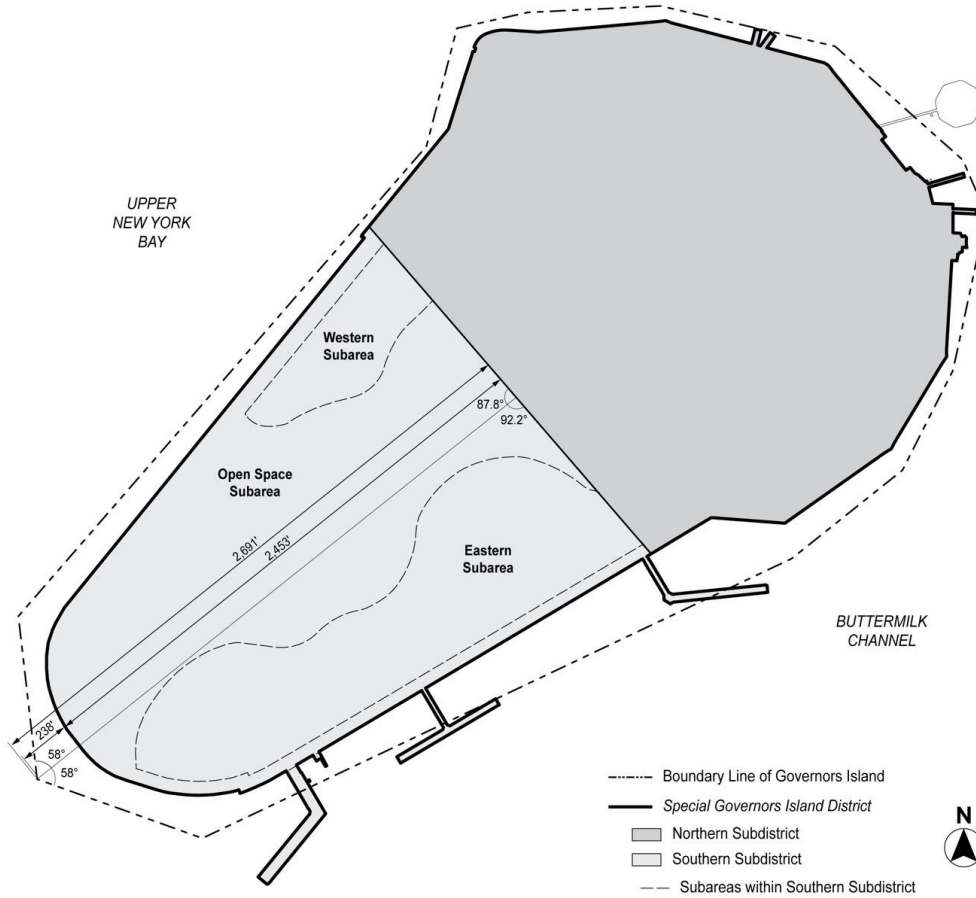

Zoning Resolution

THE CITY OF NEW YORK

Eric Adams, Mayor

CITY PLANNING COMMISSION

Daniel R. Garodnick, Chair

APPENDIX

File generated by <https://zr.planning.nyc.gov> on 2/22/2025

APPENDIX - Special Governors Island District Plan

LAST AMENDED 5/27/2021

Map 1 - Special Governors Island District, Subdistricts, and Subareas

For the purpose of dimensioning the subareas illustrated above, the dimensions shall be as shown on the surveys dated April 17, 2020, available on the Department of City Planning website.

Map 2 - Building Parcels, Primary Connection Locations and Esplanade

For the purpose of dimensioning the esplanade, the dimensions shall be as shown on the surveys dated April 17, 2020, available on the Department of City Planning website.

Map 3 - Secondary Connection Locations

Map 4 – Maximum Base Heights and Setbacks