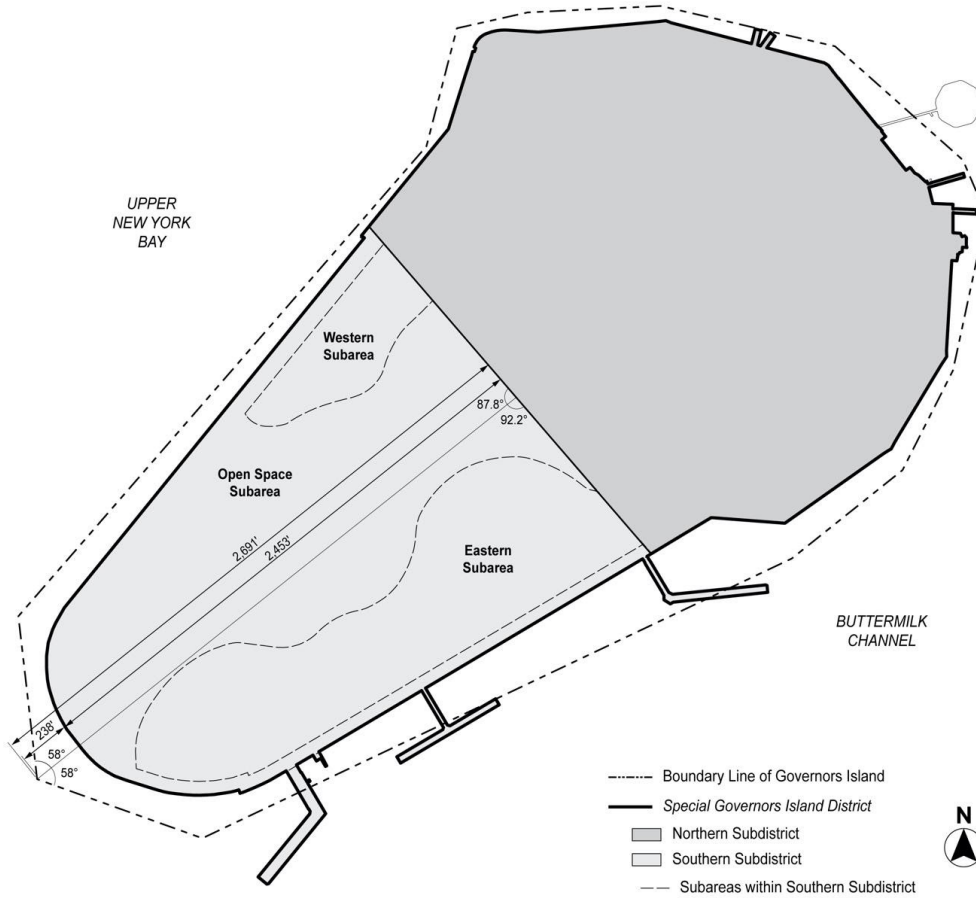

Zoning Resolution

THE CITY OF NEW YORK

Eric Adams, Mayor

CITY PLANNING COMMISSION

Daniel R. Garodnick, Chair

APPENDIX

File generated by <https://zr.planning.nyc.gov> on 12/16/2024

APPENDIX - Special Governors Island District Plan

LAST AMENDED 5/27/2021

Map 1 - Special Governors Island District, Subdistricts, and Subareas

For the purpose of dimensioning the subareas illustrated above, the dimensions shall be as shown on the surveys dated April 17, 2020, available on the Department of City Planning website.

Map 2 - Building Parcels, Primary Connection Locations and Esplanade

For the purpose of dimensioning the esplanade, the dimensions shall be as shown on the surveys dated April 17, 2020, available on the Department of City Planning website.

Map 3 - Secondary Connection Locations

Map 4 – Maximum Base Heights and Setbacks