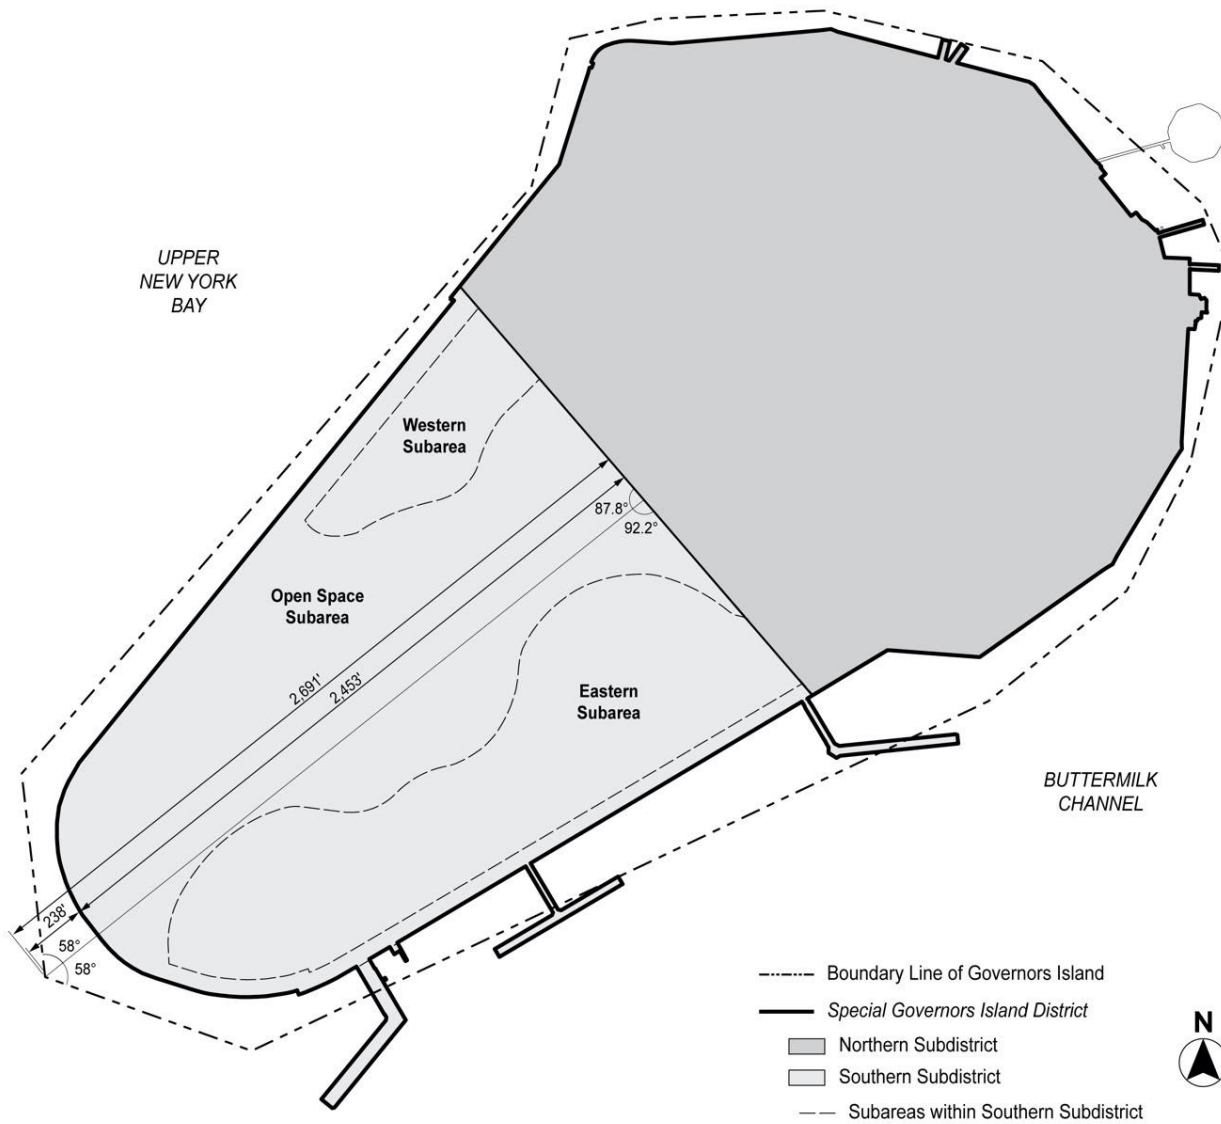

Zoning Resolution

THE CITY OF NEW YORK
Zohran K. Mamdani, Mayor

CITY PLANNING COMMISSION
Sideya Sherman, Chair

APPENDIX

File generated by <https://zr.planning.nyc.gov> on 6/15/2026

APPENDIX - Special Governors Island District Plan

LAST AMENDED 5/27/2021

Map 1 - Special Governors Island District, Subdistricts, and Subareas

For the purpose of dimensioning the subareas illustrated above, the dimensions shall be as shown on the surveys dated April 17, 2020, available on the Department of City Planning website.

Map 2 - Building Parcels, Primary Connection Locations and Esplanade

Map 4 – Maximum Base Heights and Setbacks