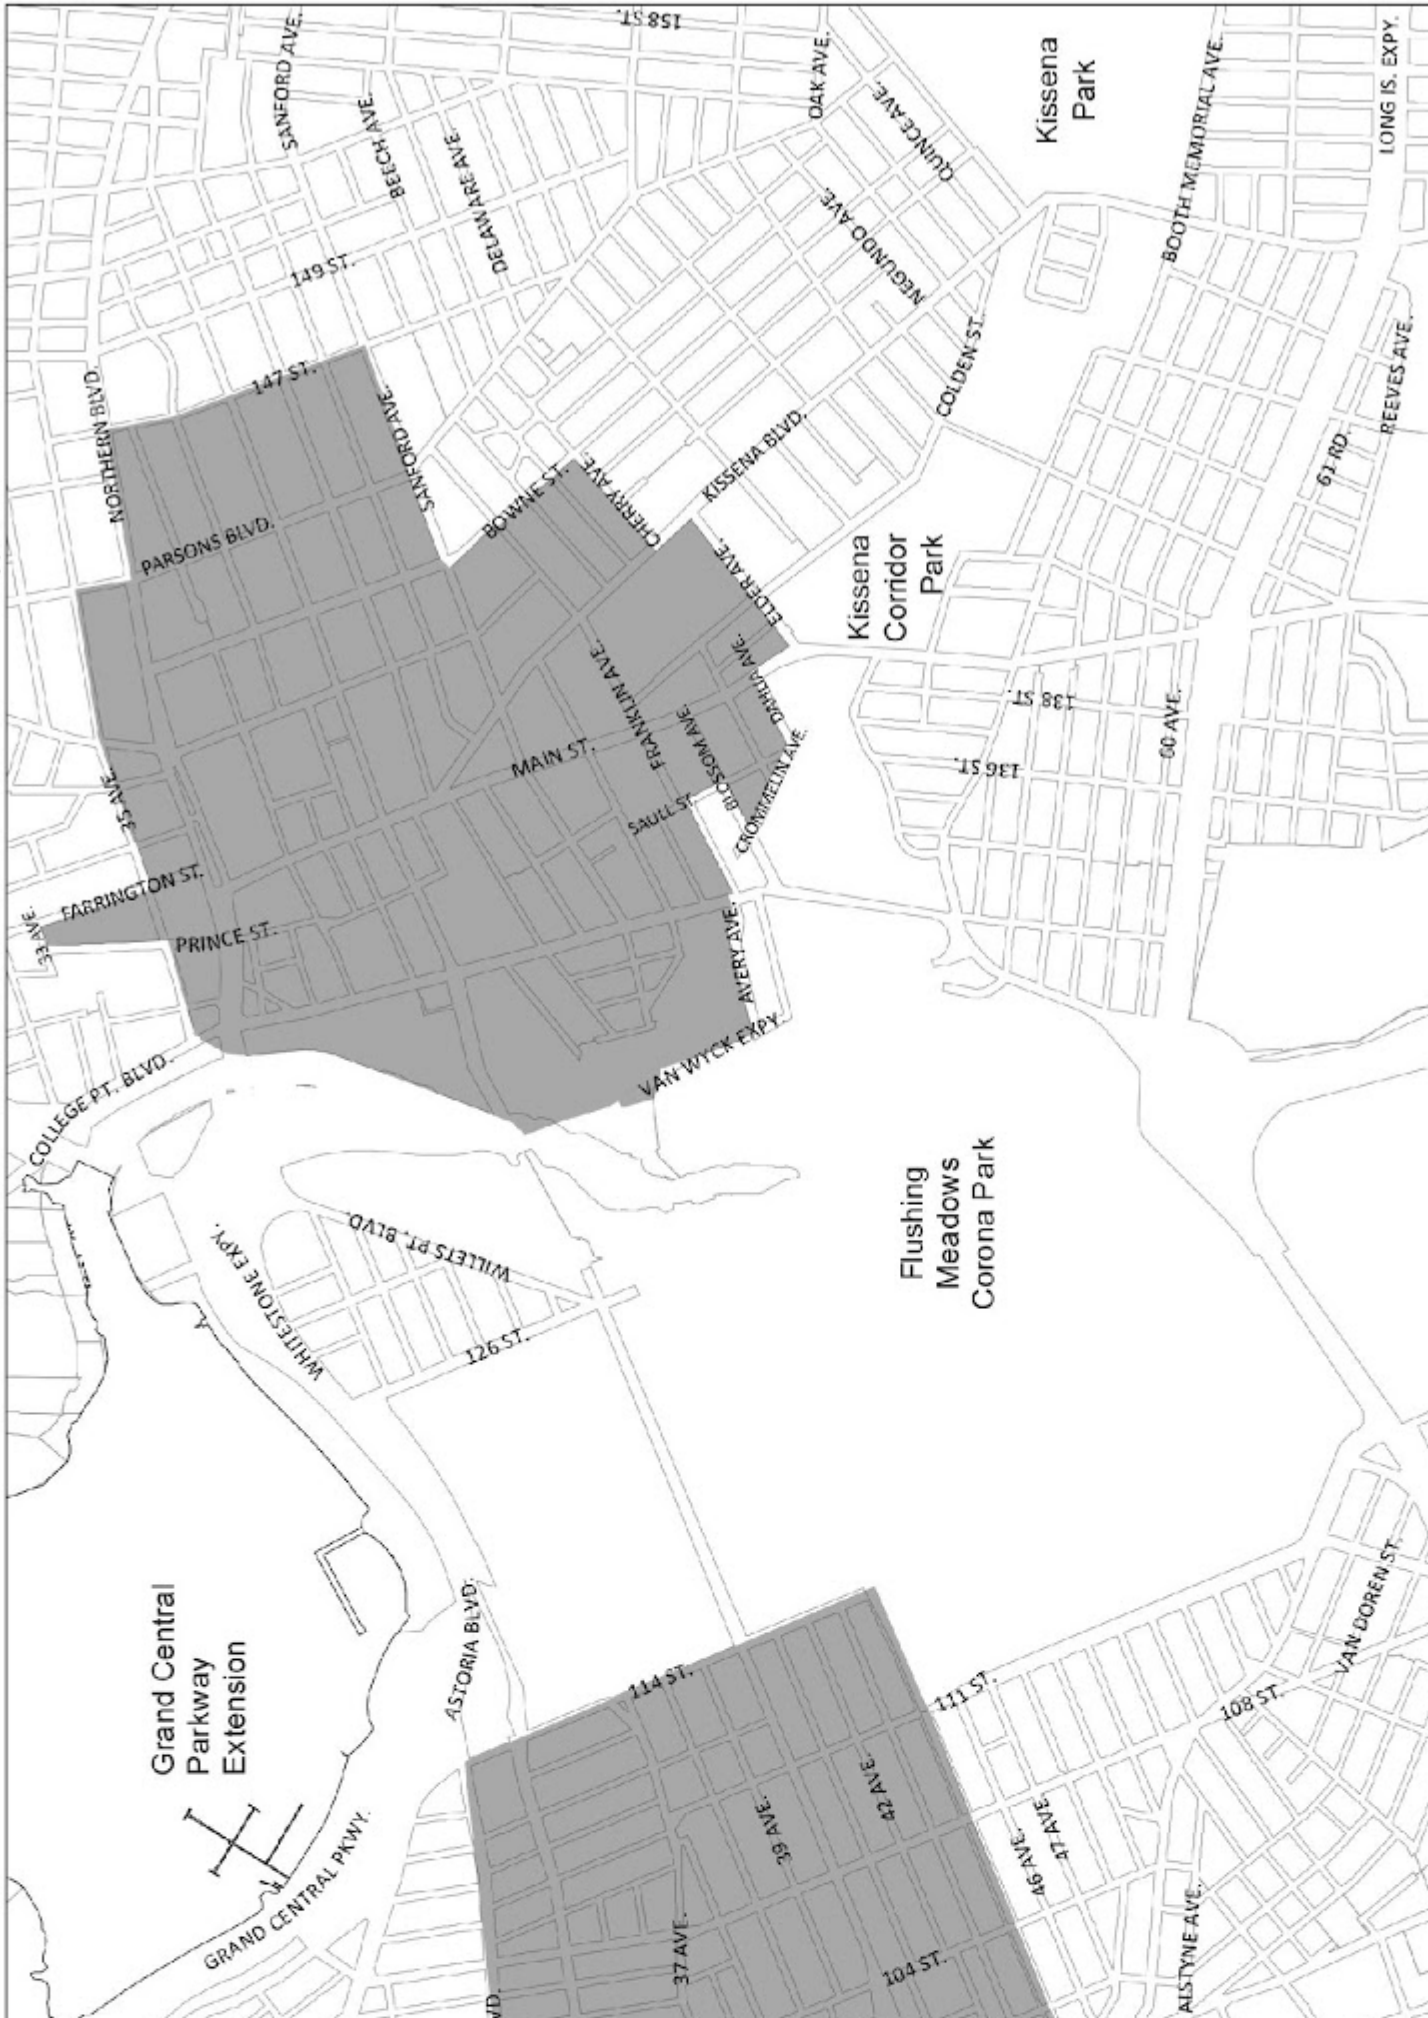

The boundaries shown on the maps in this APPENDIX include:

all of Manhattan Community Districts 9, 10, 11 and 12;

all of Bronx Community Districts 1, 2, 4, 5, 6 and 7; and

all of Brooklyn Community Districts 1, 2, 3, 4, 6, 7, 8, 9 and 16.

Portions of other Community Districts are shown on Maps 1 through 15 in this APPENDIX.

Transit Zone Map 1

Transit Zone

Transit Zone Map 2

Transit Zone Map 3

Transit Zone Map 4

Transit Zone

Transit Zone Map 5

Transit Zone

0

0.25

0.5 Miles

Transit Zone Map 6

Transit Zone

0.5 Miles
0.25
0

Transit Zone Map 7

Transit Zone Map 8

Transit Zone

0

0.25

0.5 Miles

Transit Zone Map 9

Transit Zone

0.5 Miles
0.25
0