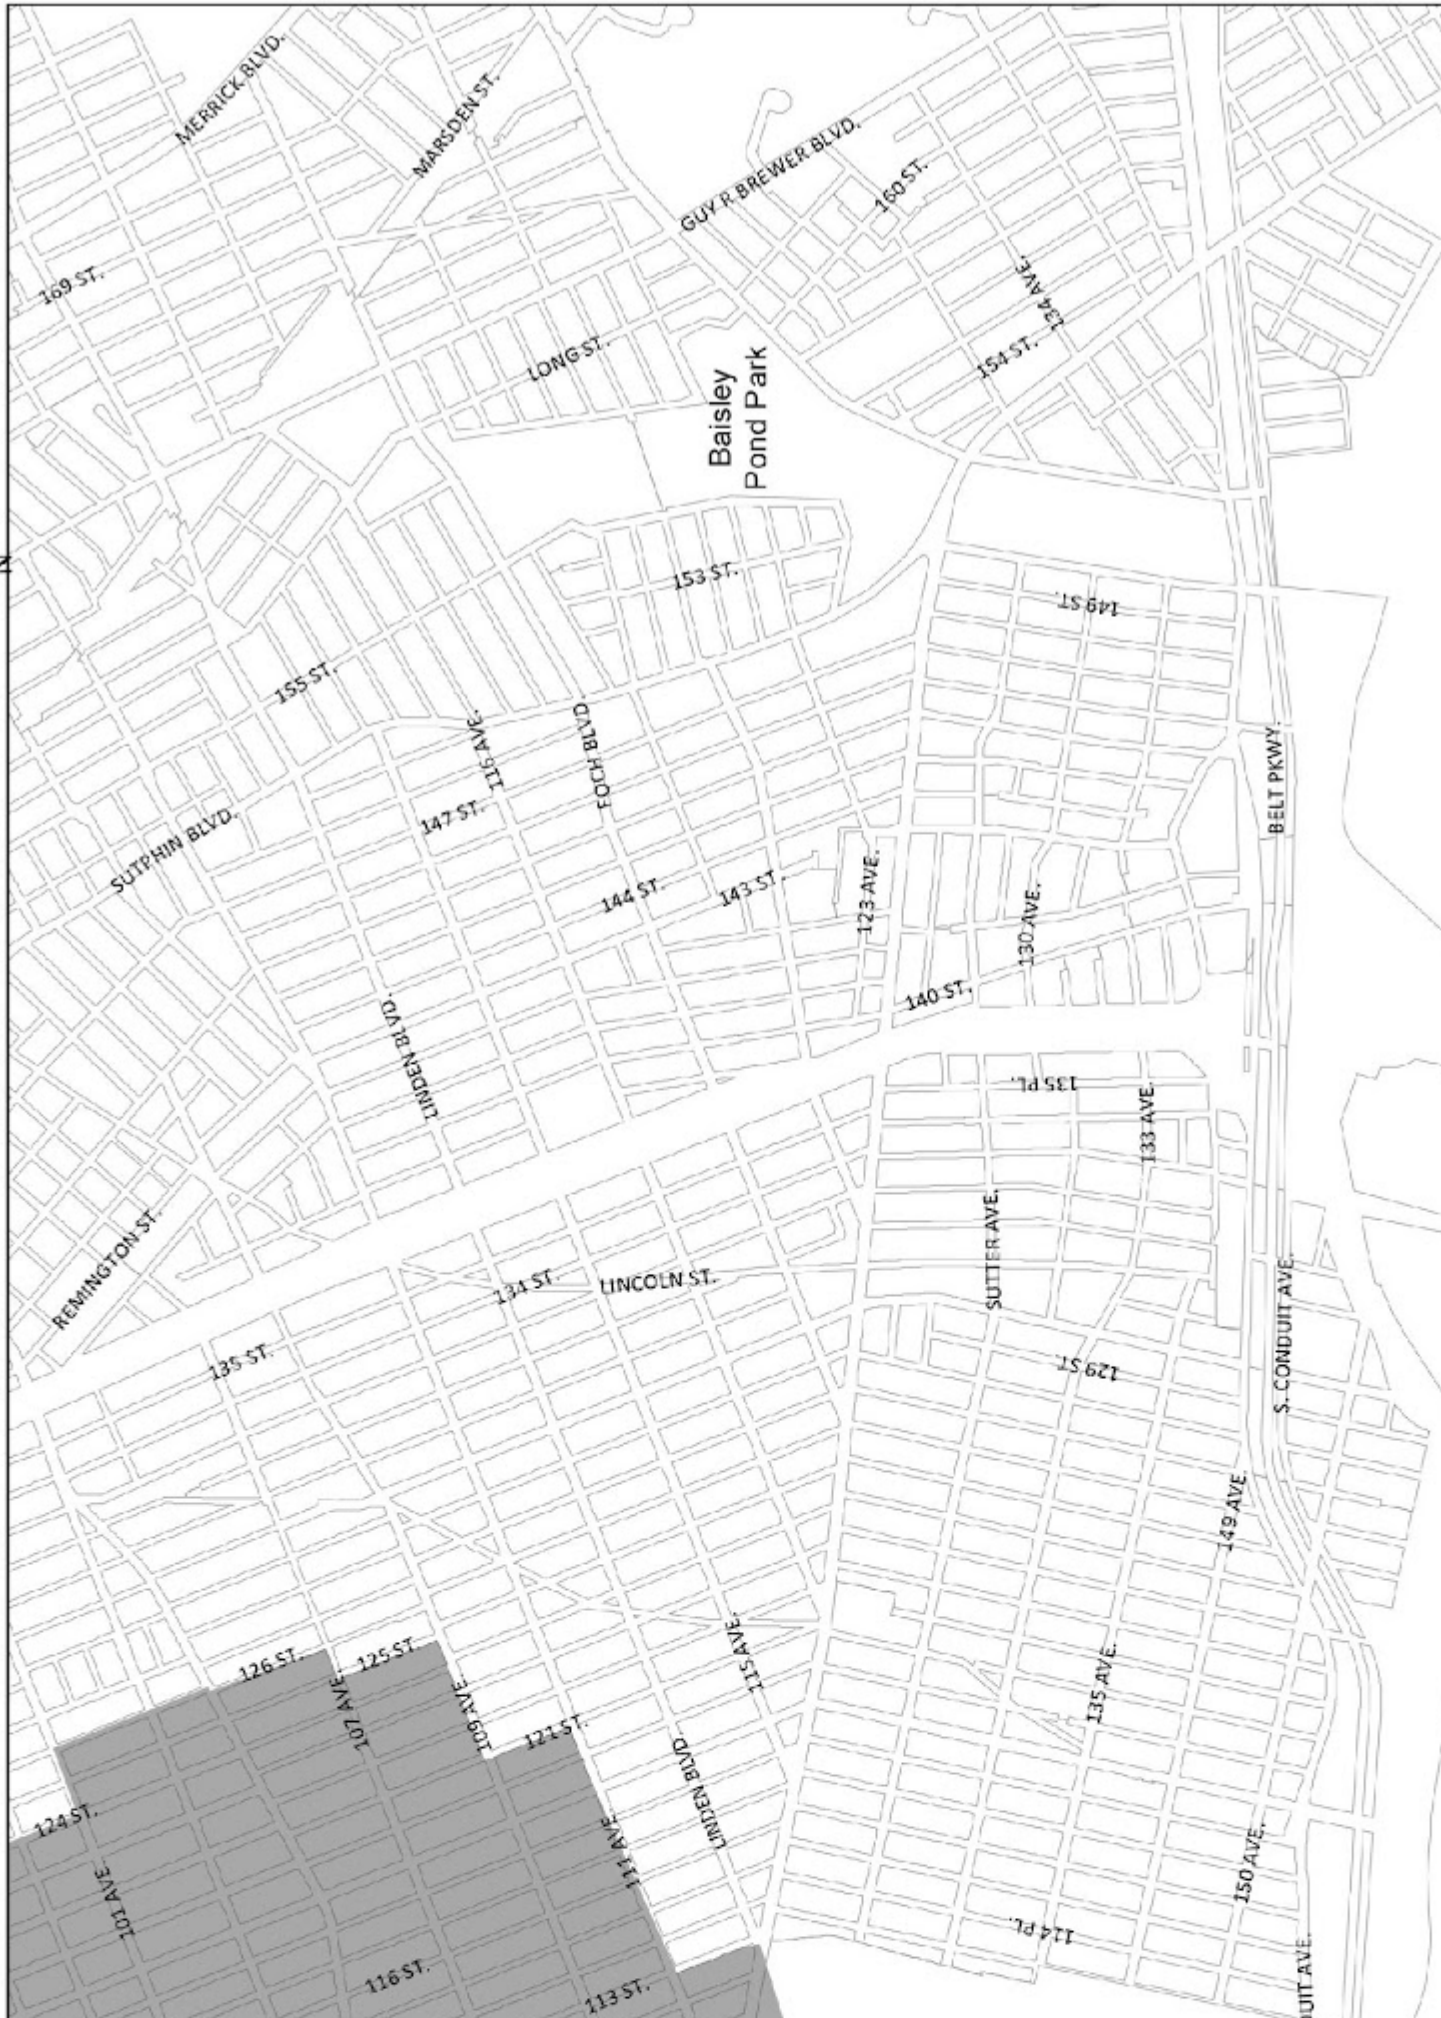

The boundaries shown on the maps in this APPENDIX include:

all of Manhattan Community Districts 9, 10, 11 and 12;

all of Bronx Community Districts 1, 2, 4, 5, 6 and 7; and

all of Brooklyn Community Districts 1, 2, 3, 4, 6, 7, 8, 9 and 16.

Transit Zone

0.5 Miles

0.25

0

Transit Zone Map 7

Transit Zone

Transit Zone Map 8

Transit Zone

0

0.25

0.5 Miles

Transit Zone Map 9

Transit Zone

0.5 Miles
0.25
0

Transit Zone Map 10

Transit Zone

0.5 Miles
0.25
0

Transit Zone Map 11

Transit Zone

0.5 Miles
0.25
0

Transit Zone Map 12

Transit Zone Map 13

Transit Zone Map 14

Transit Zone Map 15