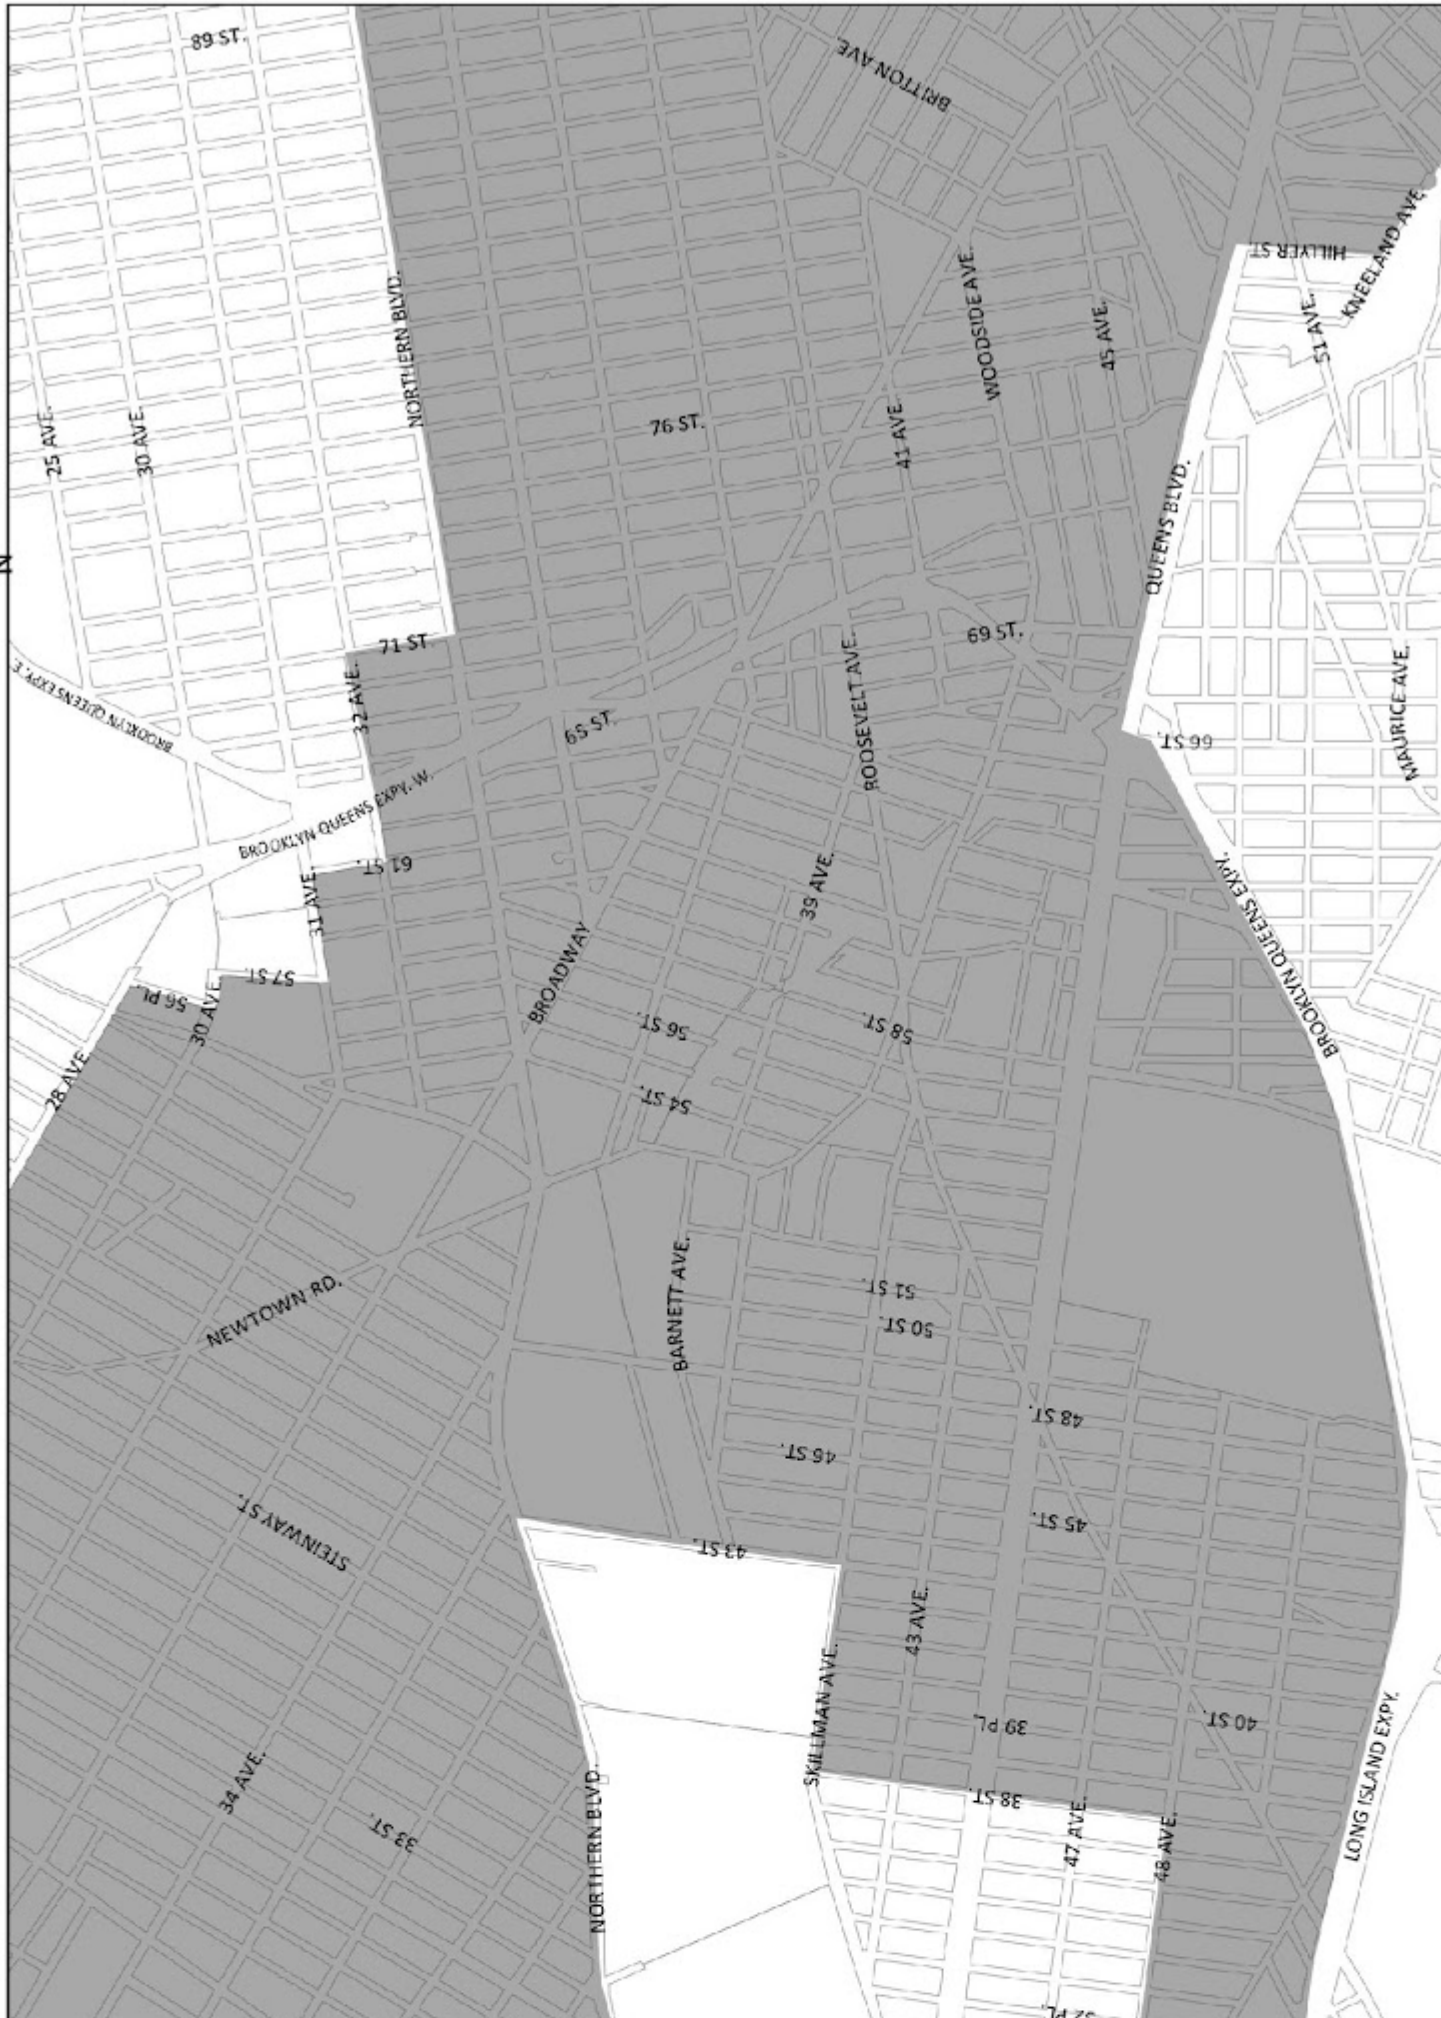

The boundaries shown on the maps in this APPENDIX include:

all of Manhattan Community Districts 9, 10, 11 and 12;

all of Bronx Community Districts 1, 2, 4, 5, 6 and 7; and

all of Brooklyn Community Districts 1, 2, 3, 4, 6, 7, 8, 9 and 16.

Portions of other Community Districts are shown on Maps 1 through 15 in this APPENDIX.

Transit Zone Map 1

Transit Zone

Transit Zone Map 2

Transit Zone Map 3

Transit Zone Map 4

Transit Zone

Transit Zone Map 5

Transit Zone

0

0.25

0.5 Miles

Transit Zone Map 6

Transit Zone

0.5 Miles
0.25
0

Transit Zone Map 7

Transit Zone Map 8

Transit Zone

0

0.25

0.5 Miles

Transit Zone Map 9

Transit Zone

0.5 Miles
0.25
0