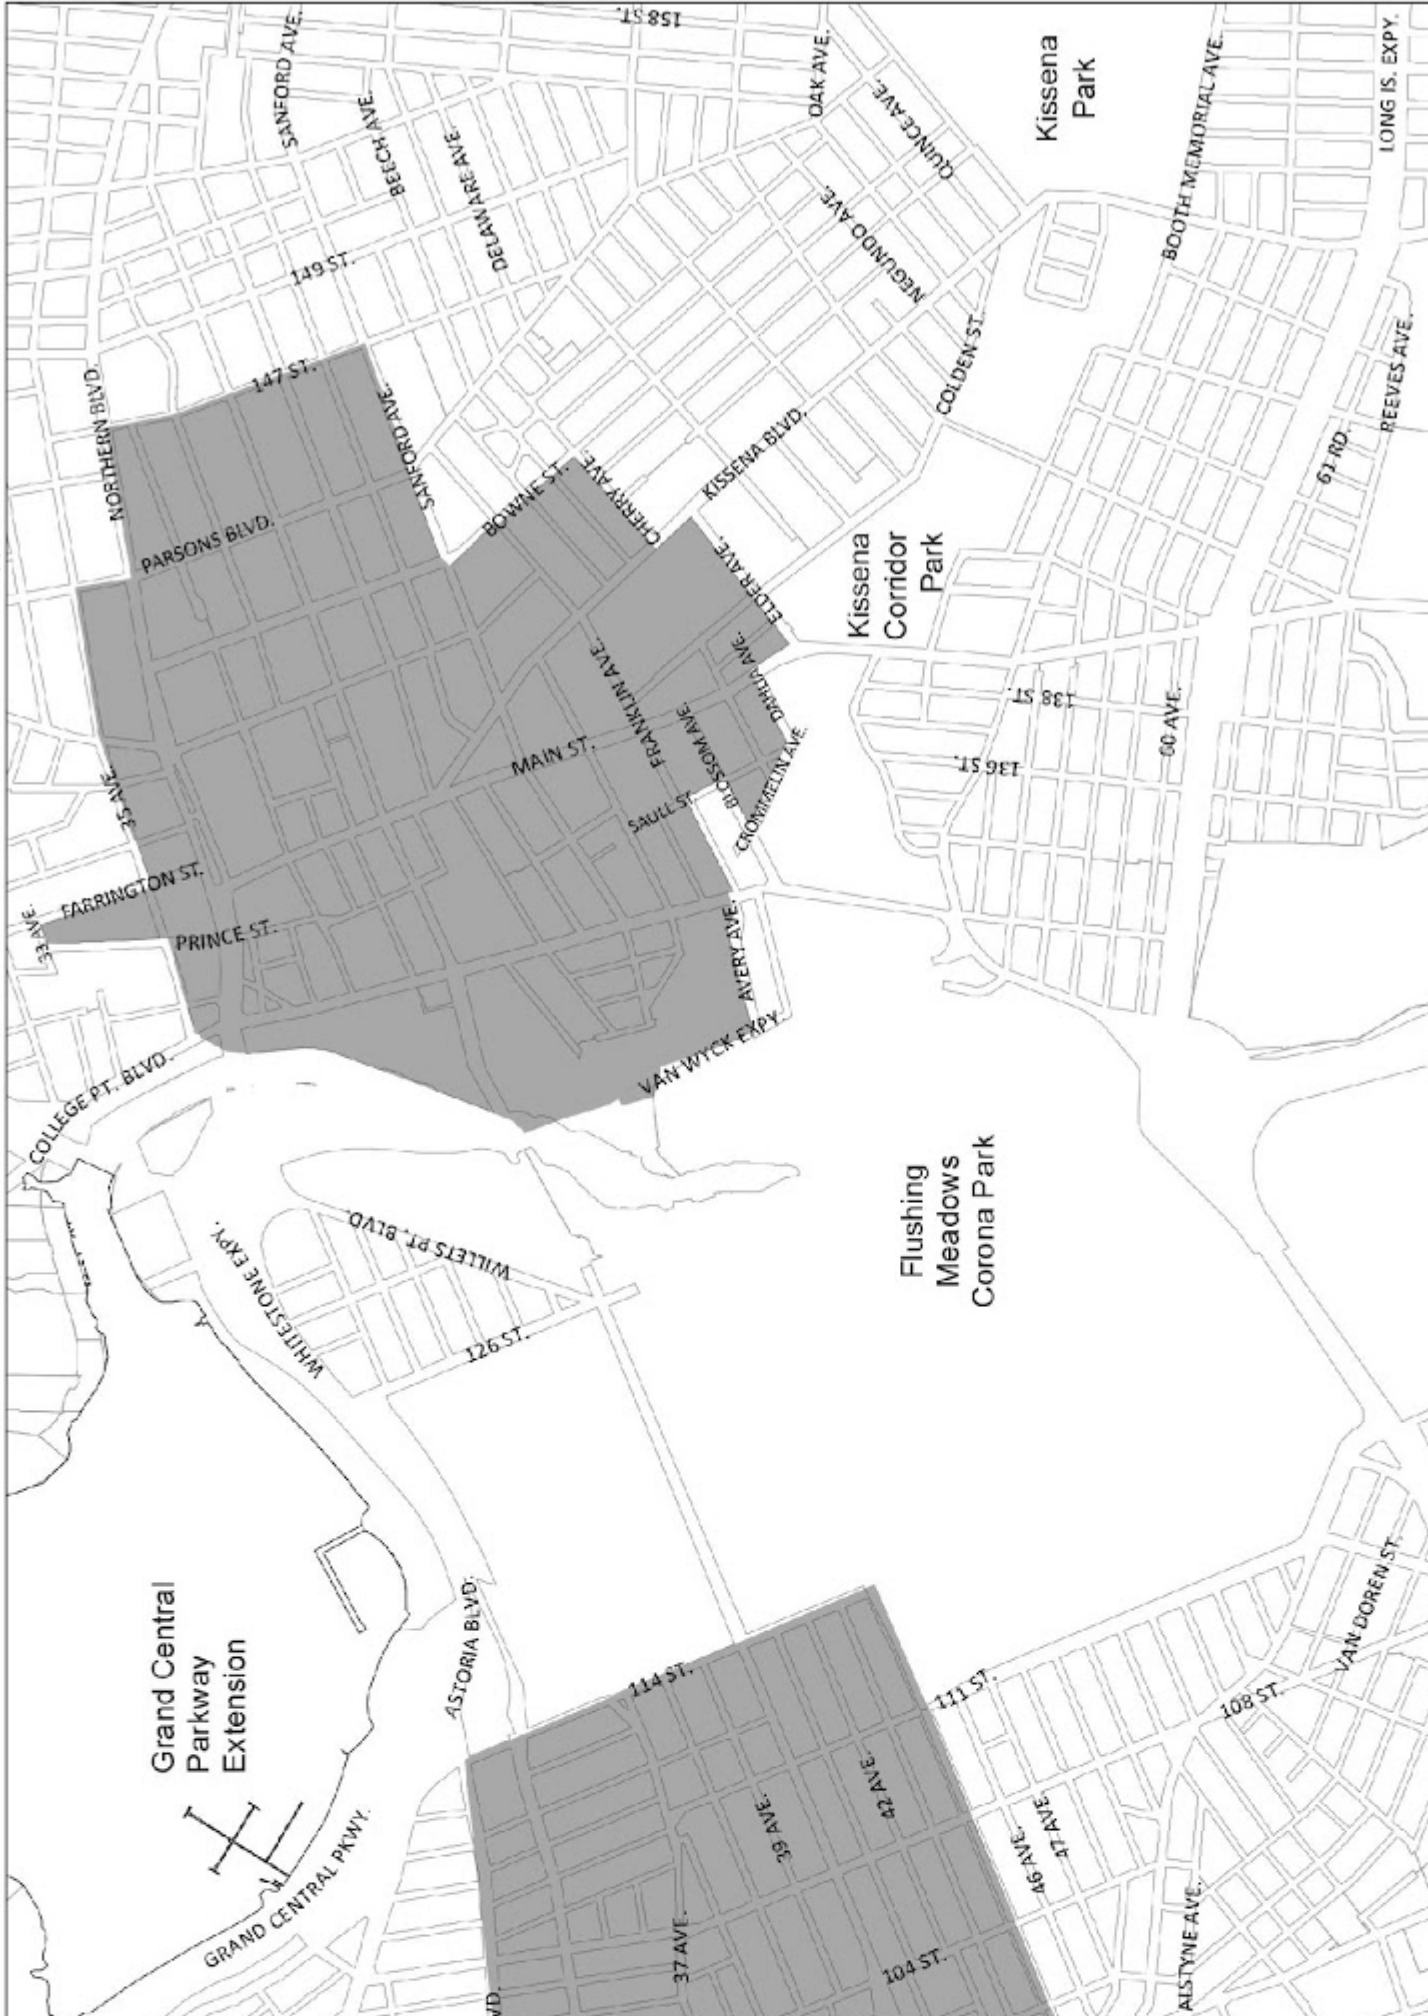

The boundaries shown on the maps in this APPENDIX include:

all of Manhattan Community Districts 9, 10, 11 and 12;

all of Bronx Community Districts 1, 2, 4, 5, 6 and 7; and

all of Brooklyn Community Districts 1, 2, 3, 4, 6, 7, 8, 9 and 16.

Portions of other Community Districts are shown on Maps 1 through 15 in this APPENDIX.

Transit Zone Map 1

Transit Zone

0

0.25

0.5 Miles

Transit Zone Map 2

Transit Zone Map 3

Transit Zone Map 4

Transit Zone

Transit Zone Map 5

Transit Zone

0

0.25

0.5 Miles

Transit Zone Map 6

Transit Zone

0.5 Miles

0.25

0

Transit Zone Map 7

Transit Zone

Transit Zone Map 8

Transit Zone