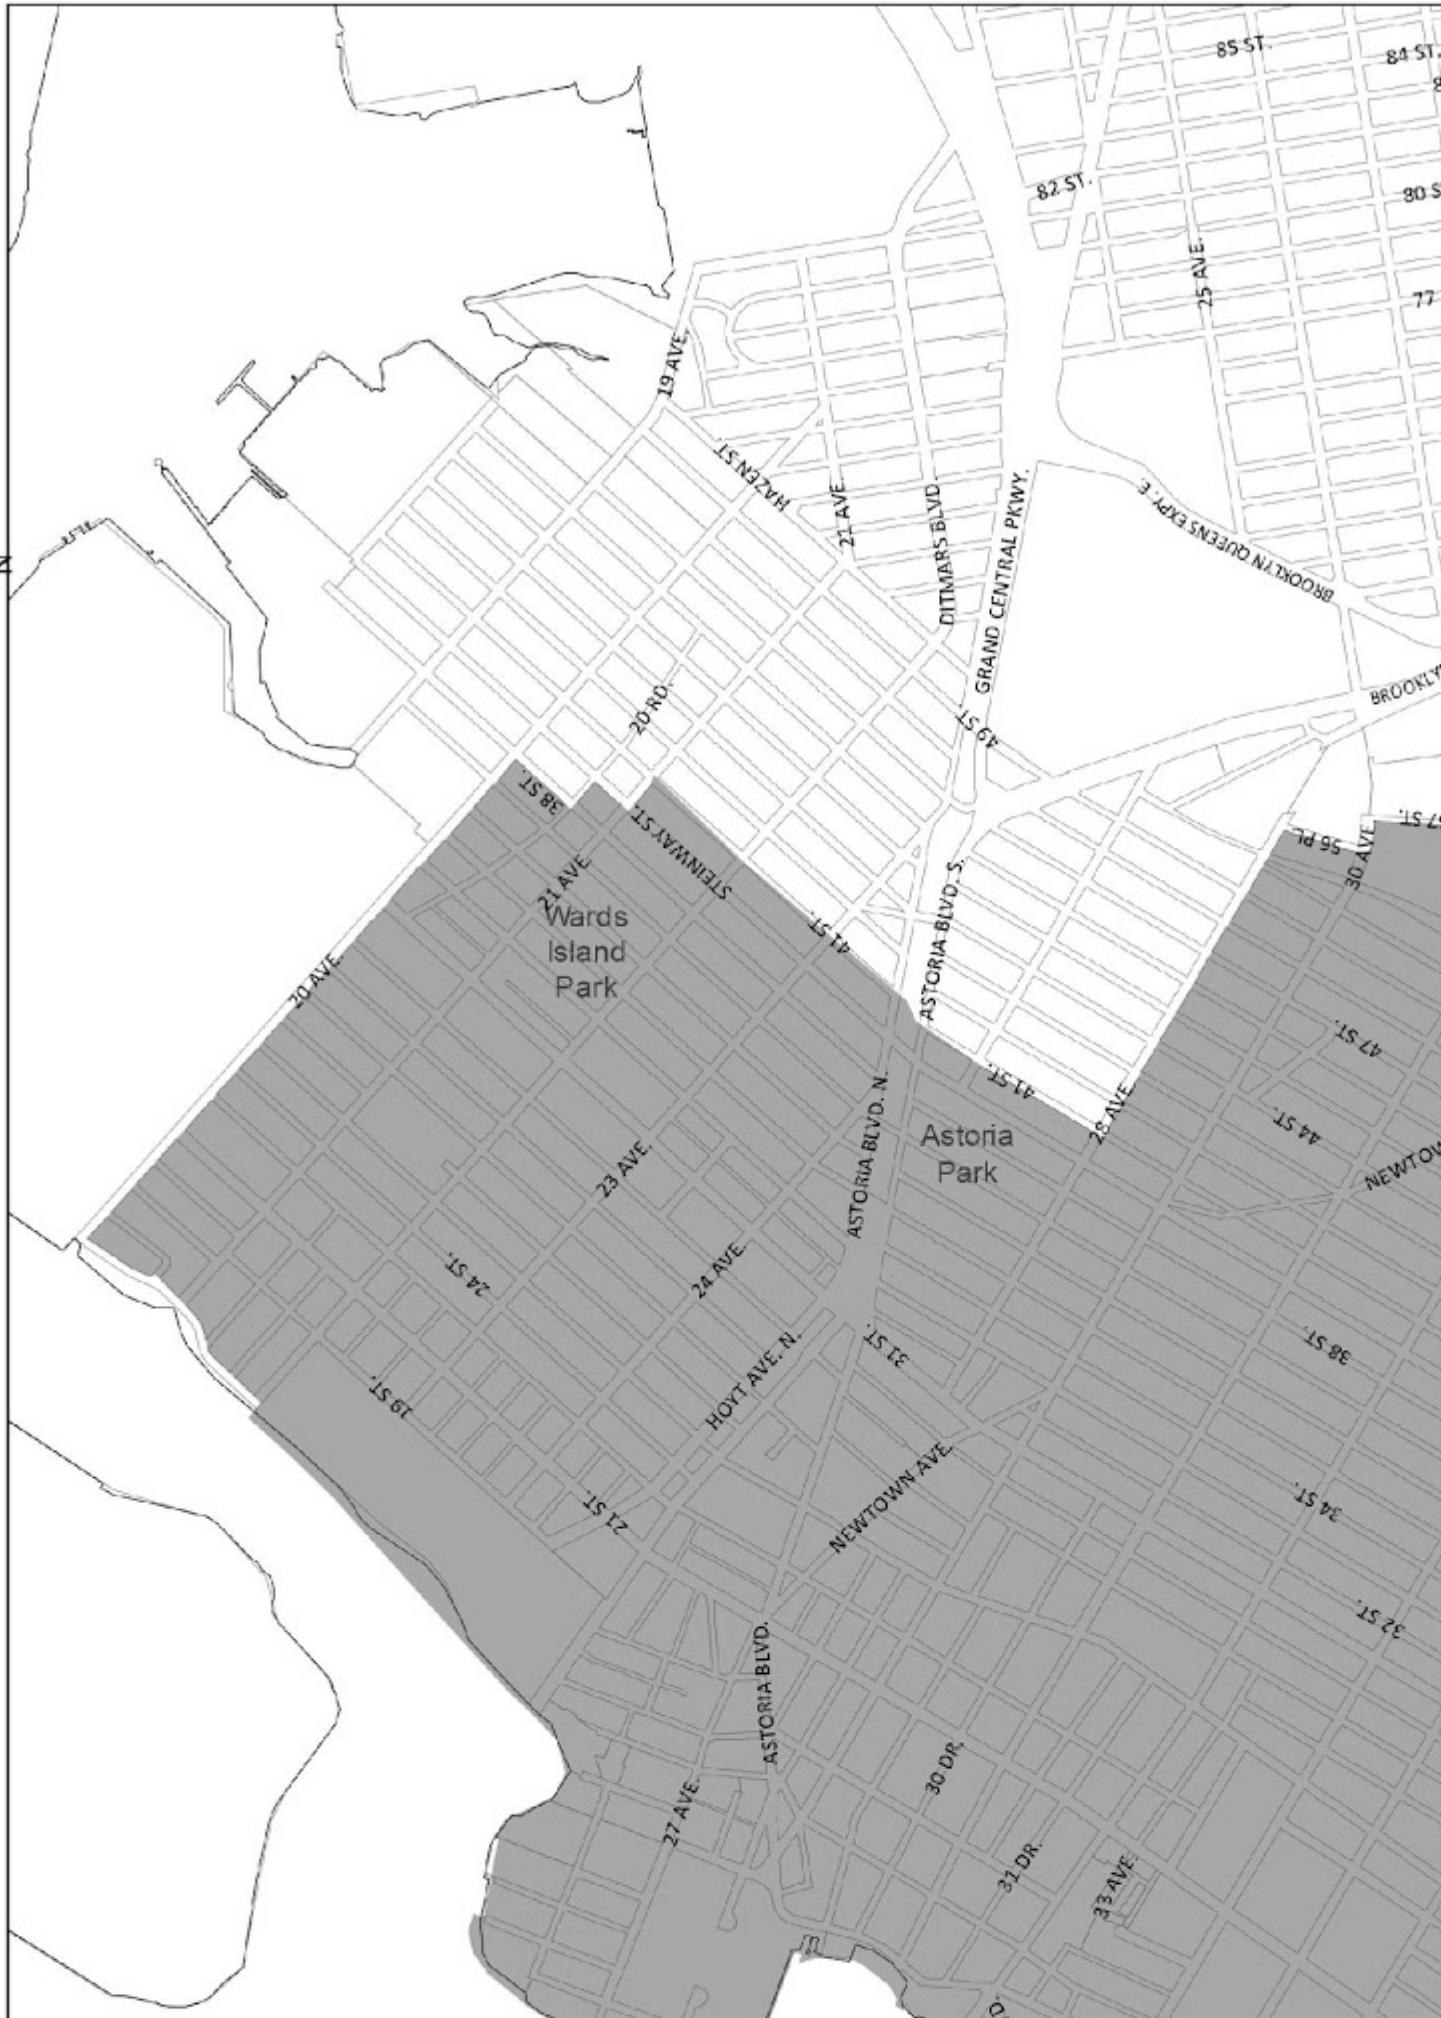

The boundaries shown on the maps in this APPENDIX include:

all of Manhattan Community Districts 9, 10, 11 and 12;

all of Bronx Community Districts 1, 2, 4, 5, 6 and 7; and

all of Brooklyn Community Districts 1, 2, 3, 4, 6, 7, 8, 9 and 16.

Portions of other Community Districts are shown on Maps 1 through 15 in this APPENDIX.

Transit Zone Map 1

Transit Zone

0

0.25

0.5 Miles

Transit Zone Map 2

Transit Zone Map 3

Transit Zone Map 4

Transit Zone

Transit Zone Map 5

Transit Zone

0

0.25

0.5 Miles

Transit Zone Map 6

Transit Zone

0.5 Miles

0.25

0

Transit Zone Map 7

Transit Zone

Transit Zone Map 8

Transit Zone