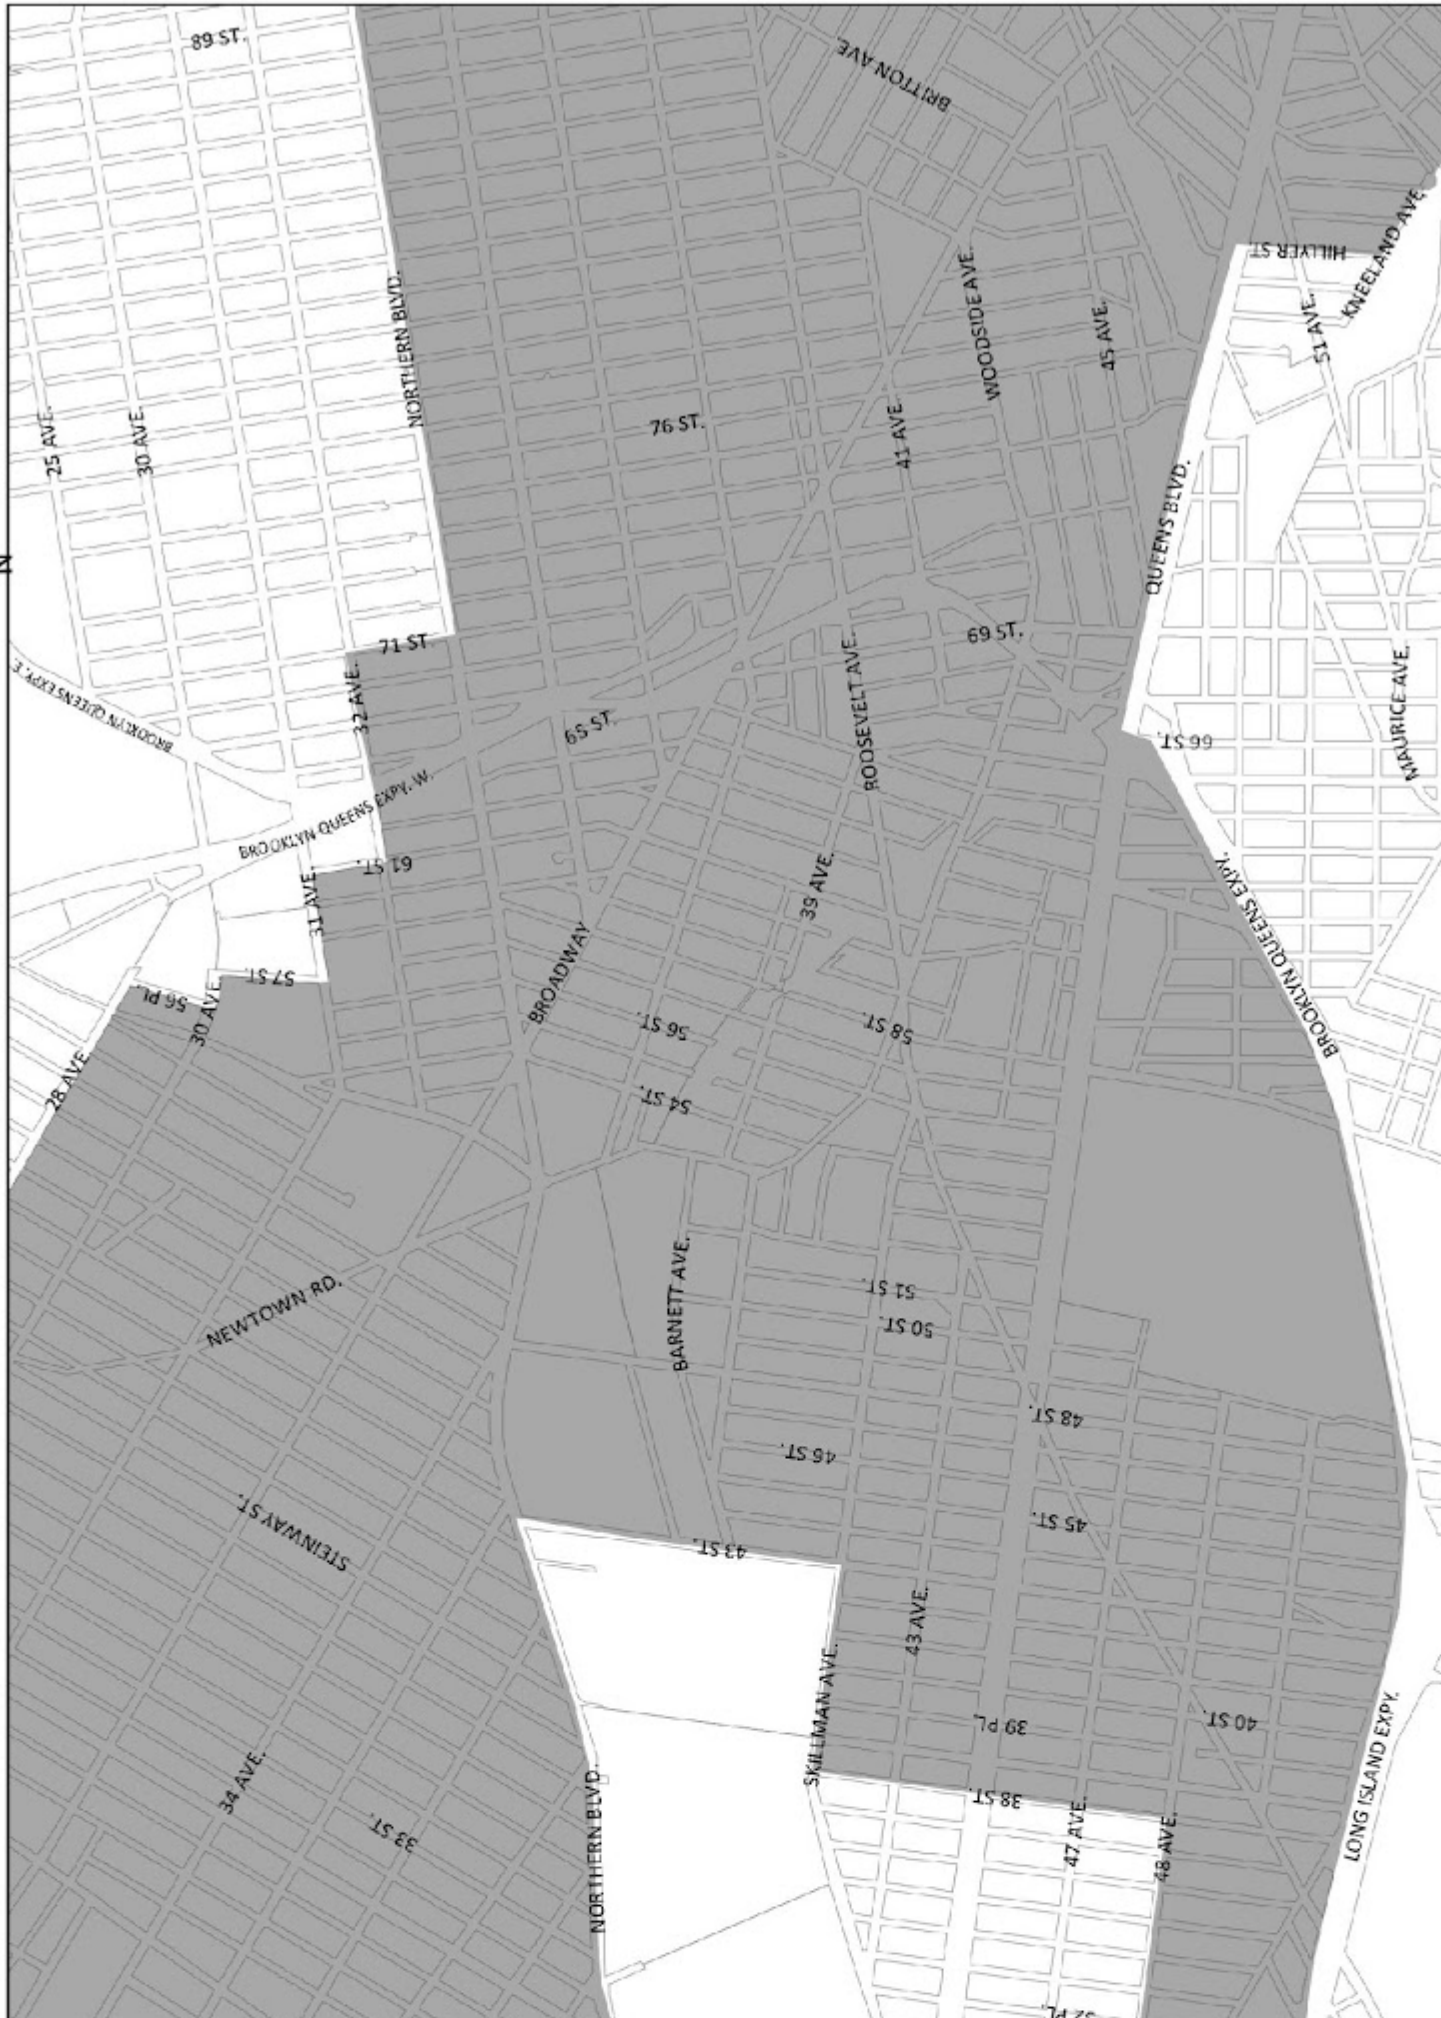

The boundaries shown on the maps in this APPENDIX include:

all of Manhattan Community Districts 9, 10, 11 and 12;

all of Bronx Community Districts 1, 2, 4, 5, 6 and 7; and

all of Brooklyn Community Districts 1, 2, 3, 4, 6, 7, 8, 9 and 16.

Portions of other Community Districts are shown on Maps 1 through 15 in this APPENDIX.

Transit Zone Map 1

Transit Zone

0

0.25

0.5 Miles

Transit Zone Map 2

Transit Zone Map 3

Transit Zone Map 4

Transit Zone

Transit Zone Map 5

Transit Zone

0

0.25

0.5 Miles

Transit Zone Map 6

Transit Zone

0.5 Miles

0.25

0

Transit Zone Map 7

Transit Zone

Transit Zone Map 8

Transit Zone