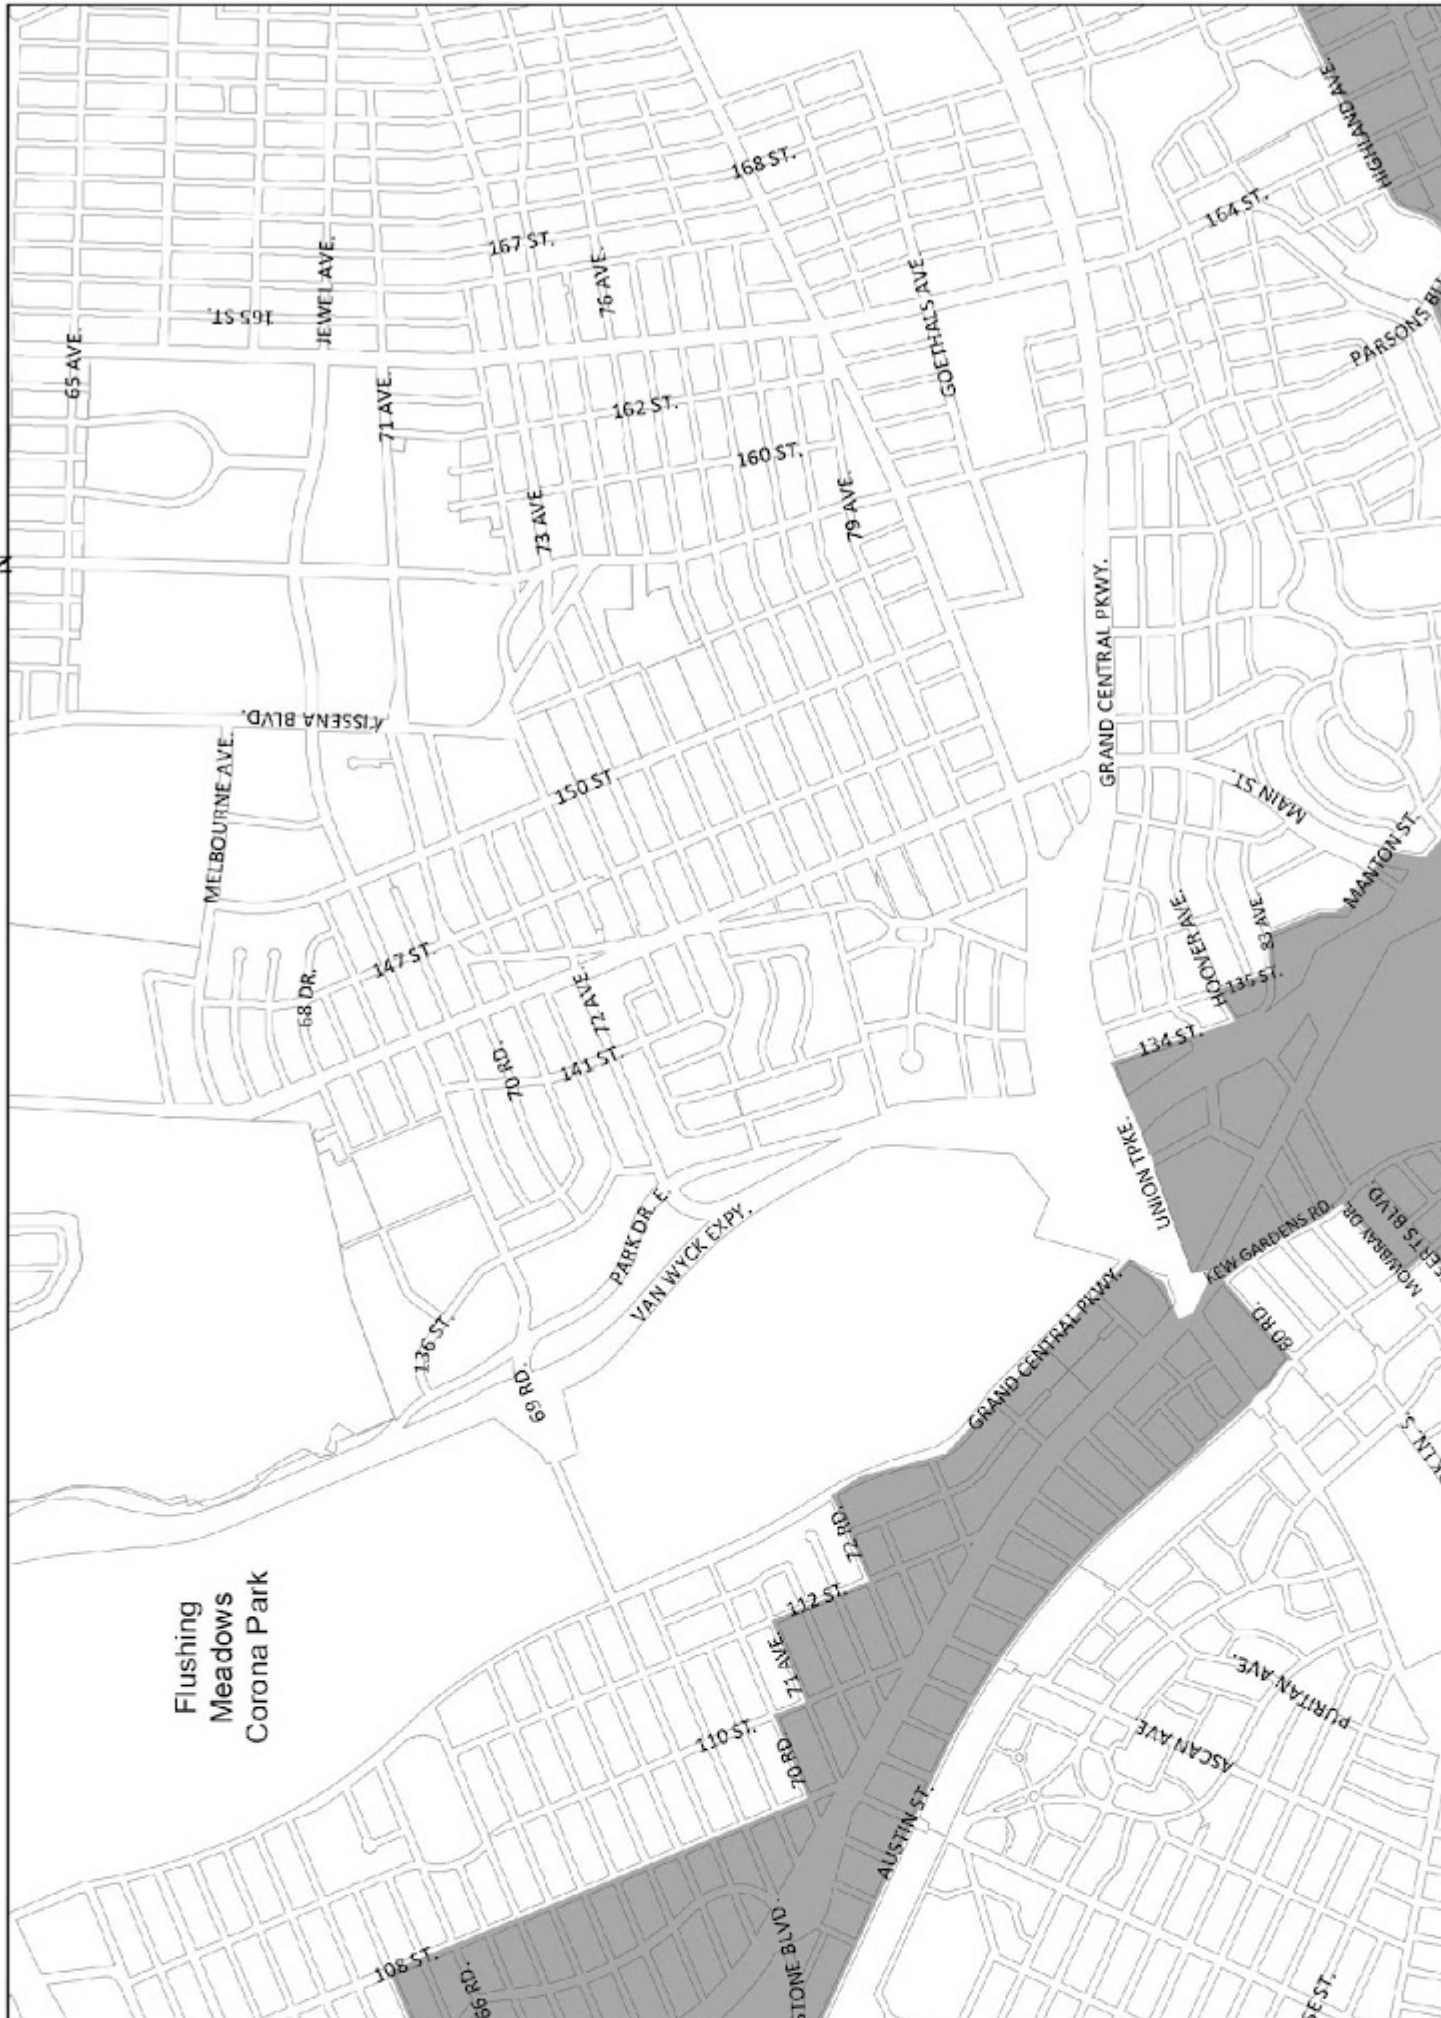

The boundaries shown on the maps in this APPENDIX include:

all of Manhattan Community Districts 9, 10, 11 and 12;

all of Bronx Community Districts 1, 2, 4, 5, 6 and 7; and

all of Brooklyn Community Districts 1, 2, 3, 4, 6, 7, 8, 9 and 16.

Transit Zone Map 4

Transit Zone

Transit Zone Map 5

Transit Zone

0

0.25

0.5 Miles

Transit Zone Map 6

Transit Zone

0.5 Miles

0.25

0

Transit Zone Map 7

Transit Zone

Transit Zone Map 8

Transit Zone

0

0.25

0.5 Miles

Transit Zone Map 9

Transit Zone

0.5 Miles
0.25
0

Transit Zone Map 10

Transit Zone