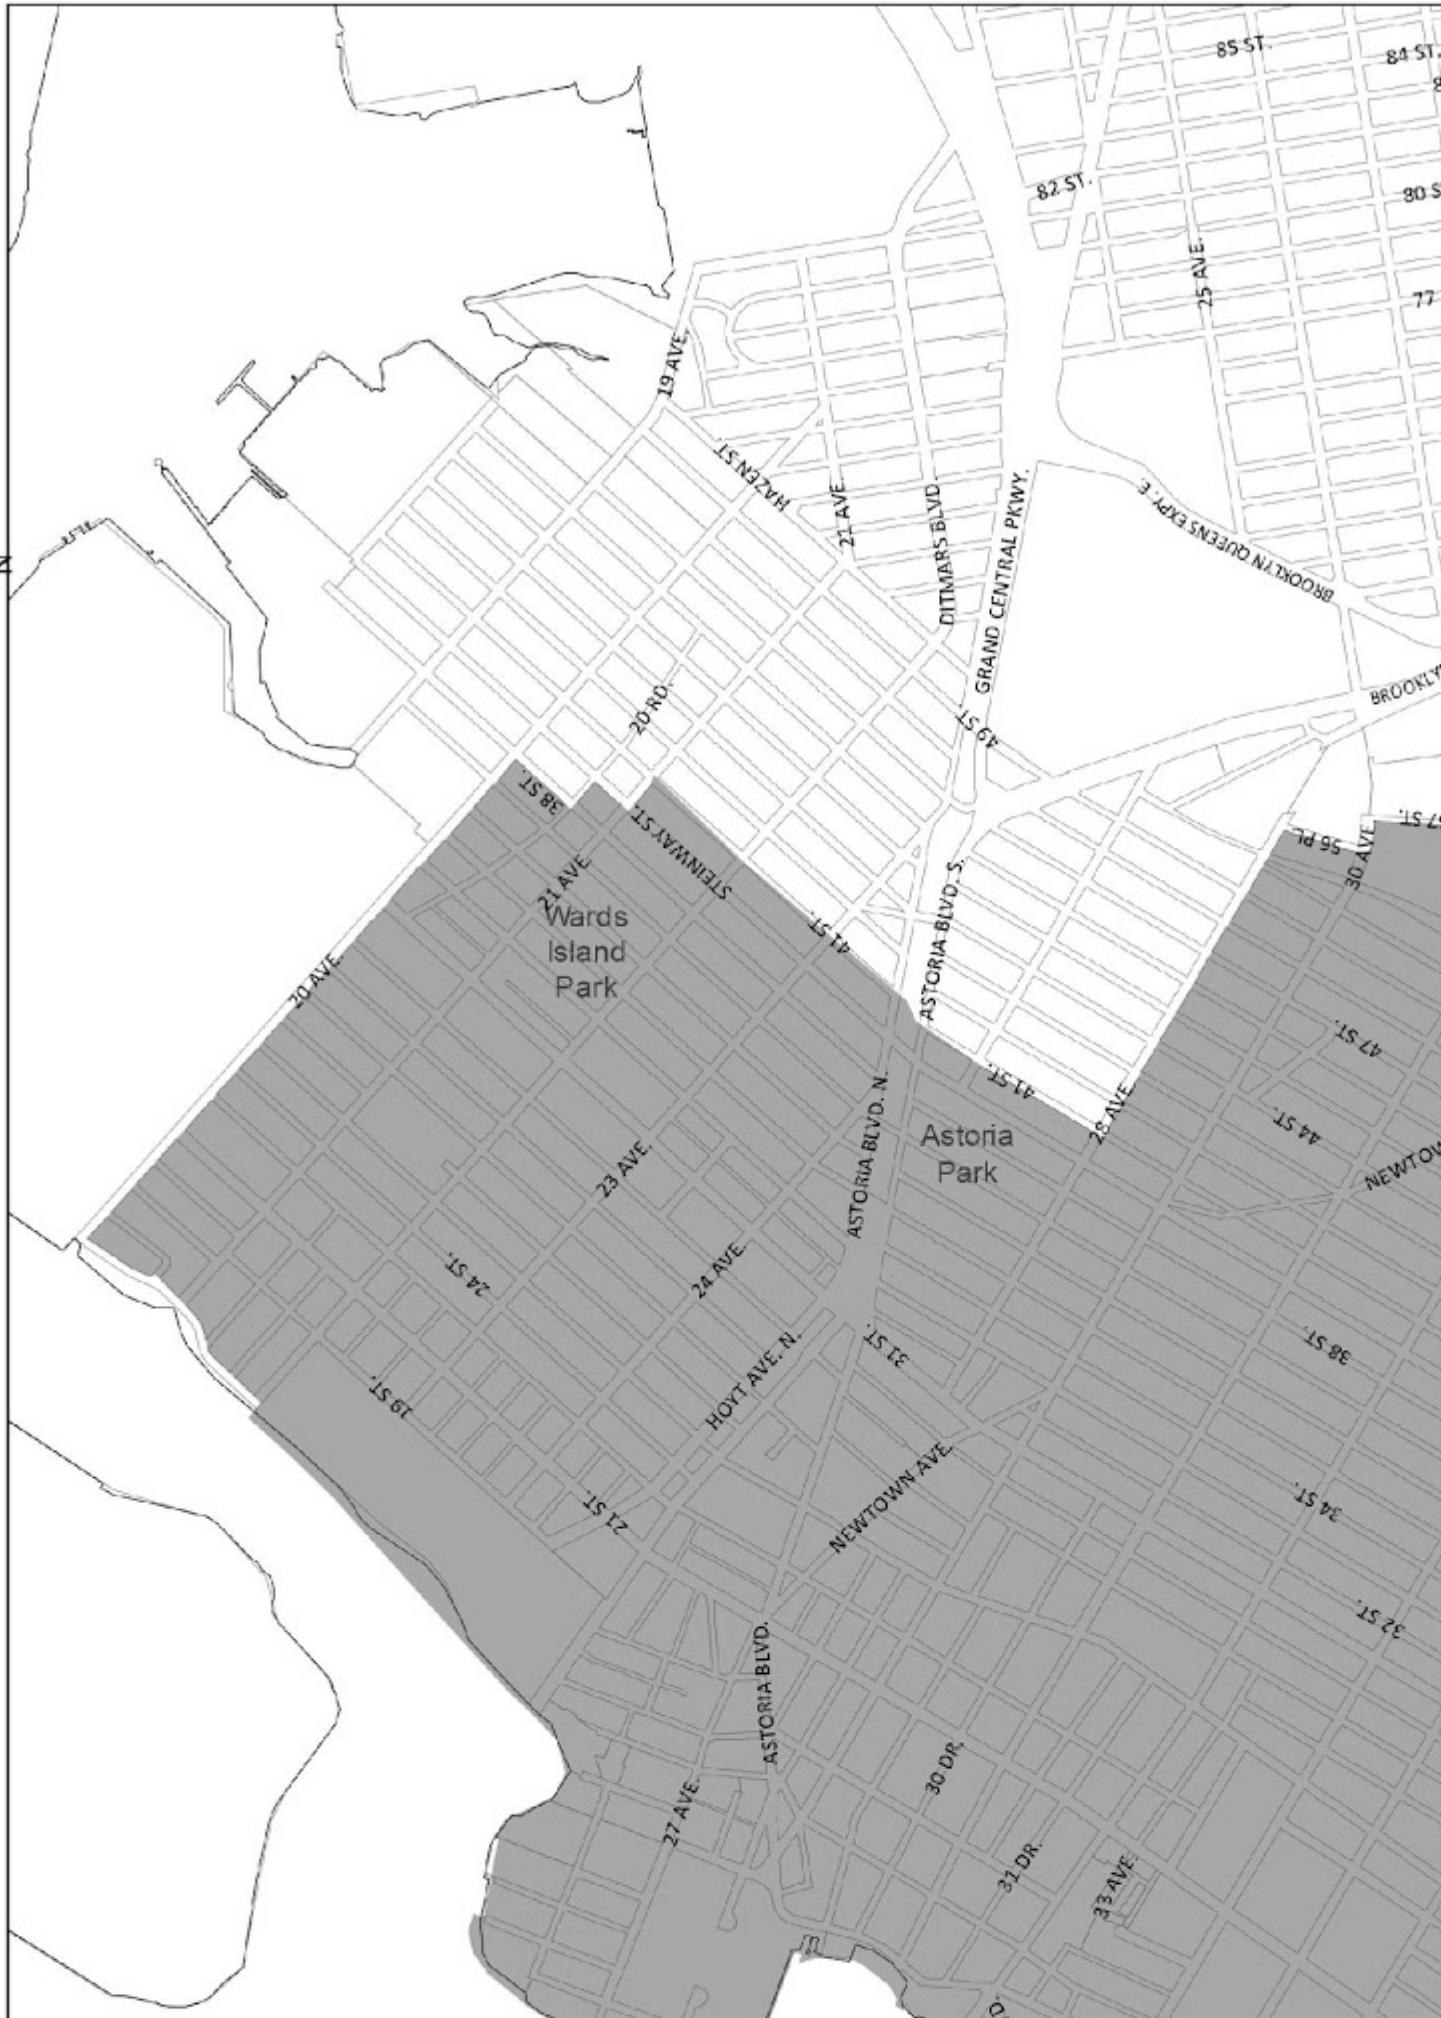

The boundaries shown on the maps in this APPENDIX include:

all of Manhattan Community Districts 9, 10, 11 and 12;

all of Bronx Community Districts 1, 2, 4, 5, 6 and 7; and

all of Brooklyn Community Districts 1, 2, 3, 4, 6, 7, 8, 9 and 16.

Portions of other Community Districts are shown on Maps 1 through 15 in this APPENDIX.

Transit Zone Map 1

Transit Zone

Transit Zone Map 2

Transit Zone Map 3

Transit Zone Map 4

Transit Zone

Transit Zone Map 5

Transit Zone

0

0.25

0.5 Miles

Transit Zone Map 6

Transit Zone

0.5 Miles
0.25
0

Transit Zone Map 7

Transit Zone Map 8

Transit Zone

0

0.25

0.5 Miles

Transit Zone Map 9

Transit Zone

0.5 Miles
0.25
0