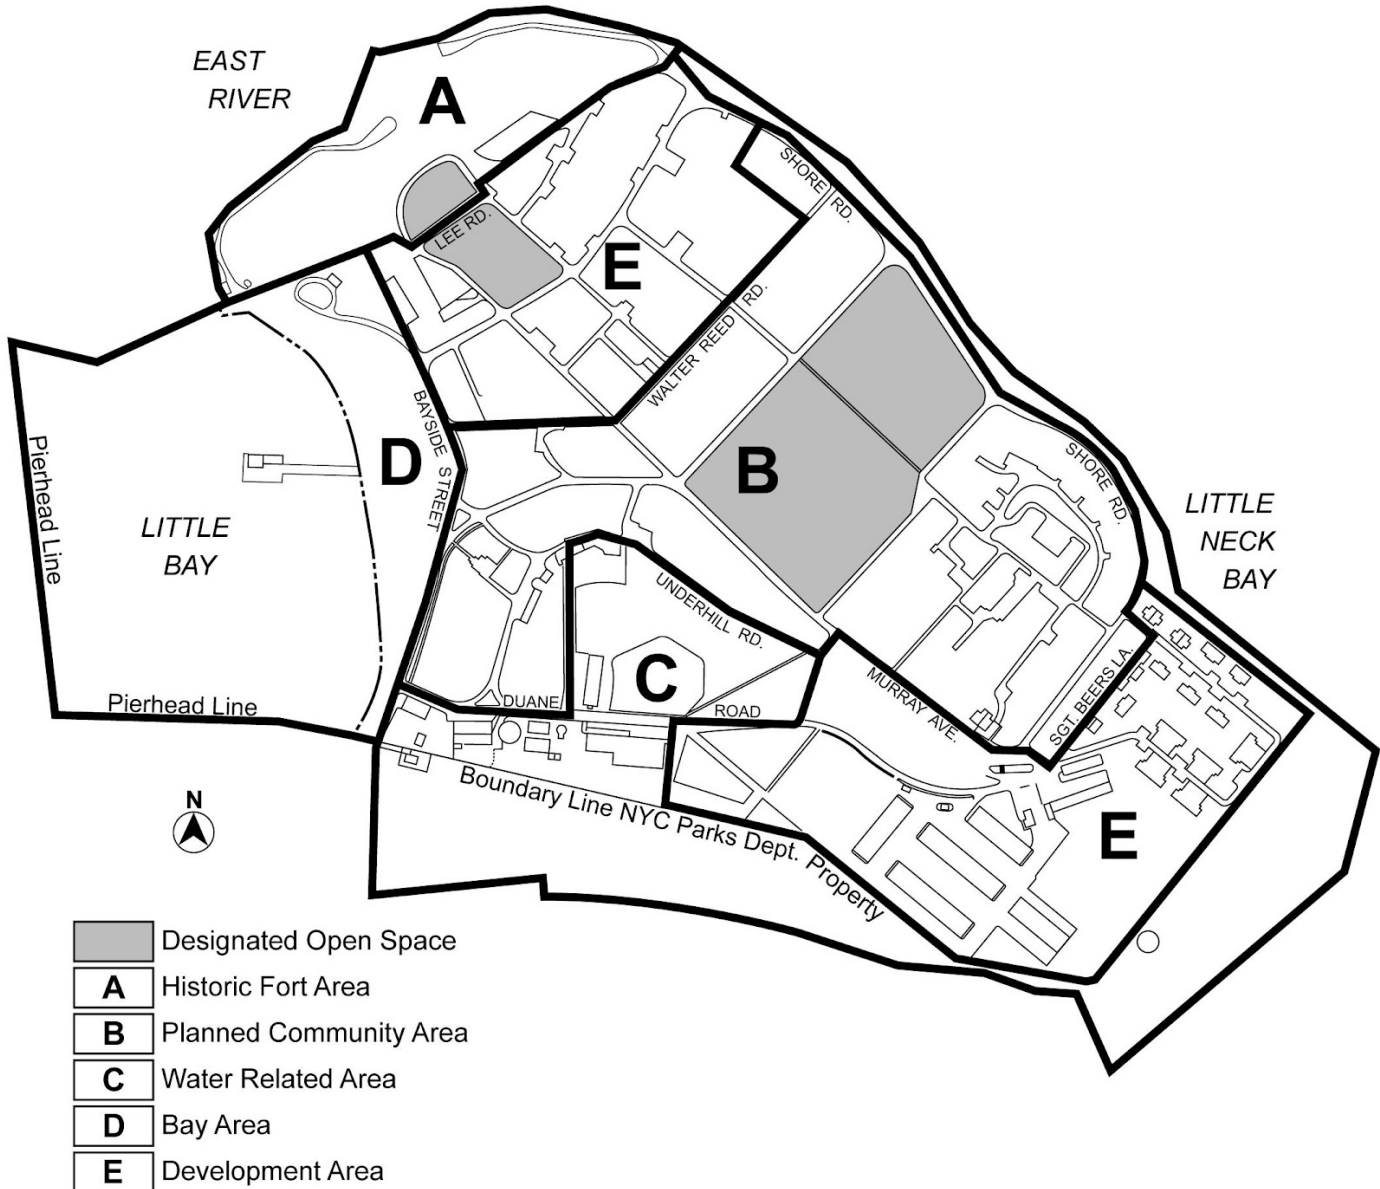

Zoning Resolution

THE CITY OF NEW YORK
Zohran K. Mamdani, Mayor

CITY PLANNING COMMISSION
Sideya Sherman, Chair

Appendix A

File generated by <https://zr.planning.nyc.gov> on 5/3/2026

Appendix A - Special Natural Area District Plan Maps

LAST AMENDED

1/19/2016

Map 1. Special Fort Totten Natural Area District-4 Plan Map,

Borough of Queens

Map 2. New York City Farm Colony-Seaview Hospital Historic District, Borough of Staten Island