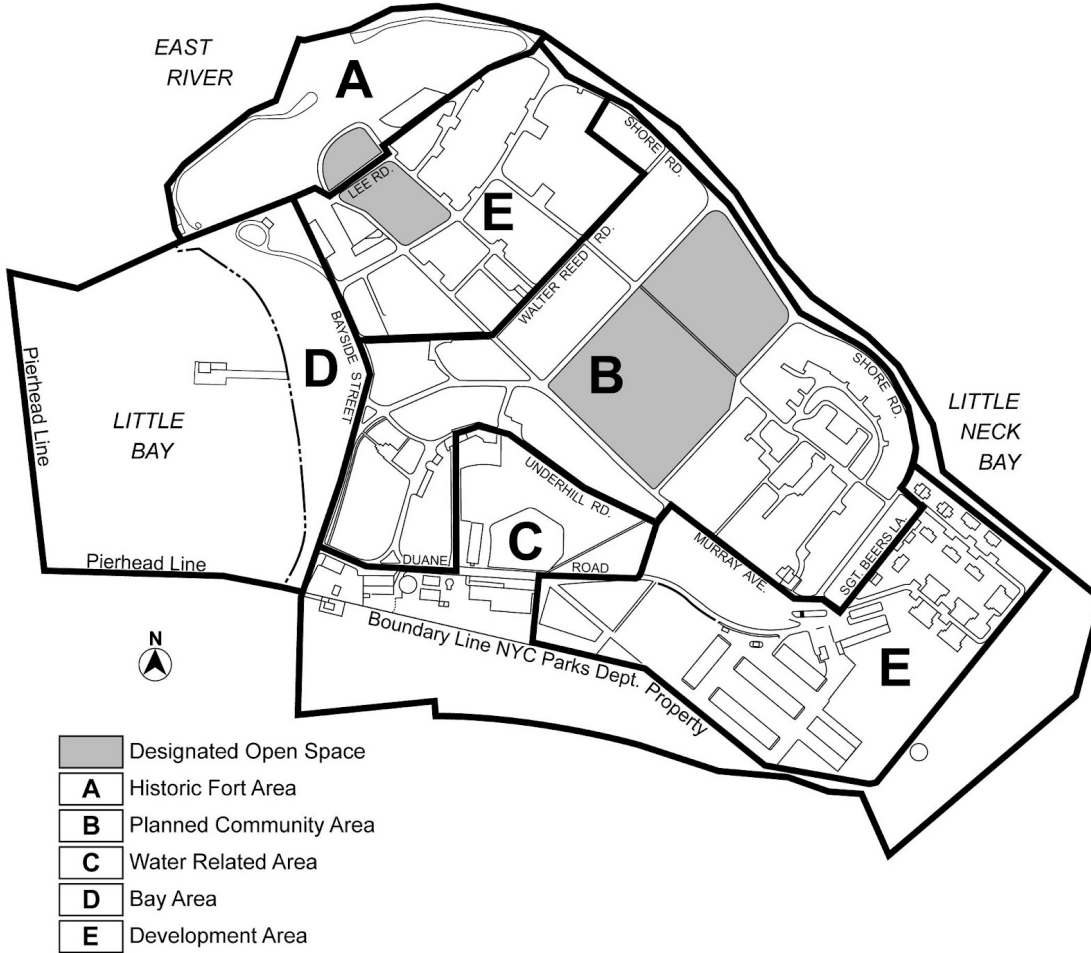

Zoning Resolution

THE CITY OF NEW YORK

Eric Adams, Mayor

CITY PLANNING COMMISSION

Daniel R. Garodnick, Chair

Appendix A

File generated by <https://zr.planning.nyc.gov> on 1/15/2025

Appendix A - Special Natural Area District Plan Maps

LAST AMENDED
1/19/2016

Map 1. Special Fort Totten Natural Area District-4 Plan Map,

Borough of Queens

Map 2. New York City Farm Colony-Seaview Hospital Historic District, Borough of Staten Island