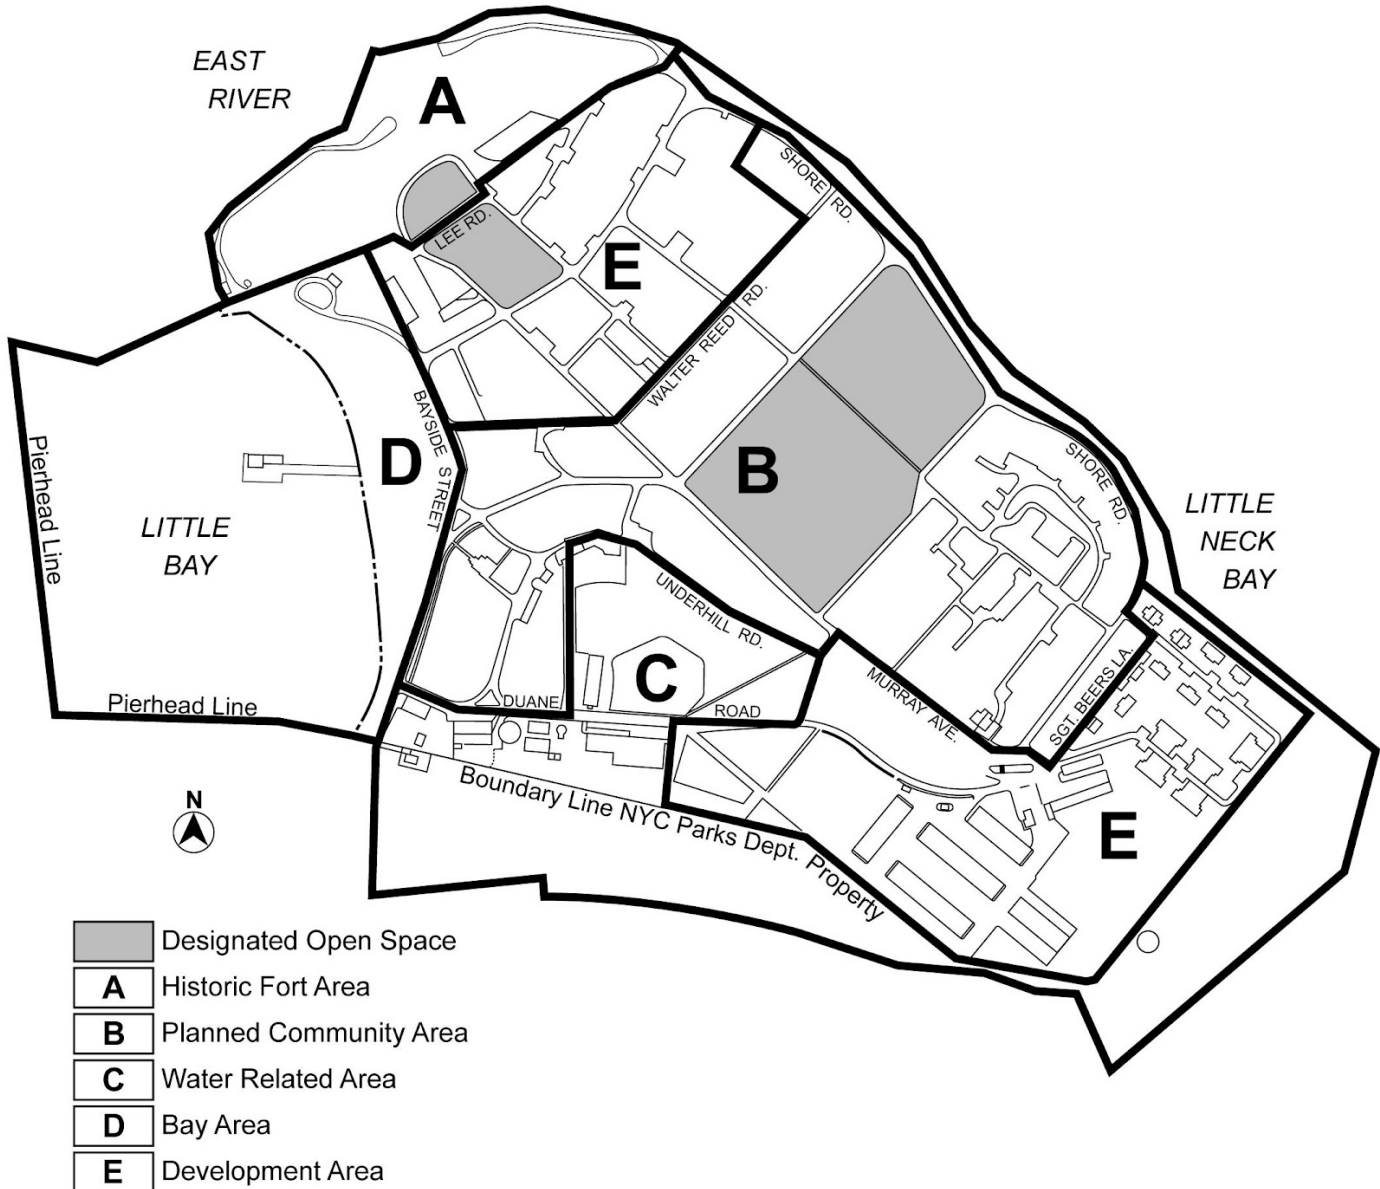

Zoning Resolution

THE CITY OF NEW YORK
Zohran K. Mamdani, Mayor

CITY PLANNING COMMISSION
Sideya Sherman, Chair

Appendix A

File generated by <https://zr.planning.nyc.gov> on 7/1/2026

Appendix A - Special Natural Area District Plan Maps

LAST AMENDED

1/19/2016

Map 1. Special Fort Totten Natural Area District-4 Plan Map,

Borough of Queens

Map 2. New York City Farm Colony-Seaview Hospital Historic District, Borough of Staten Island