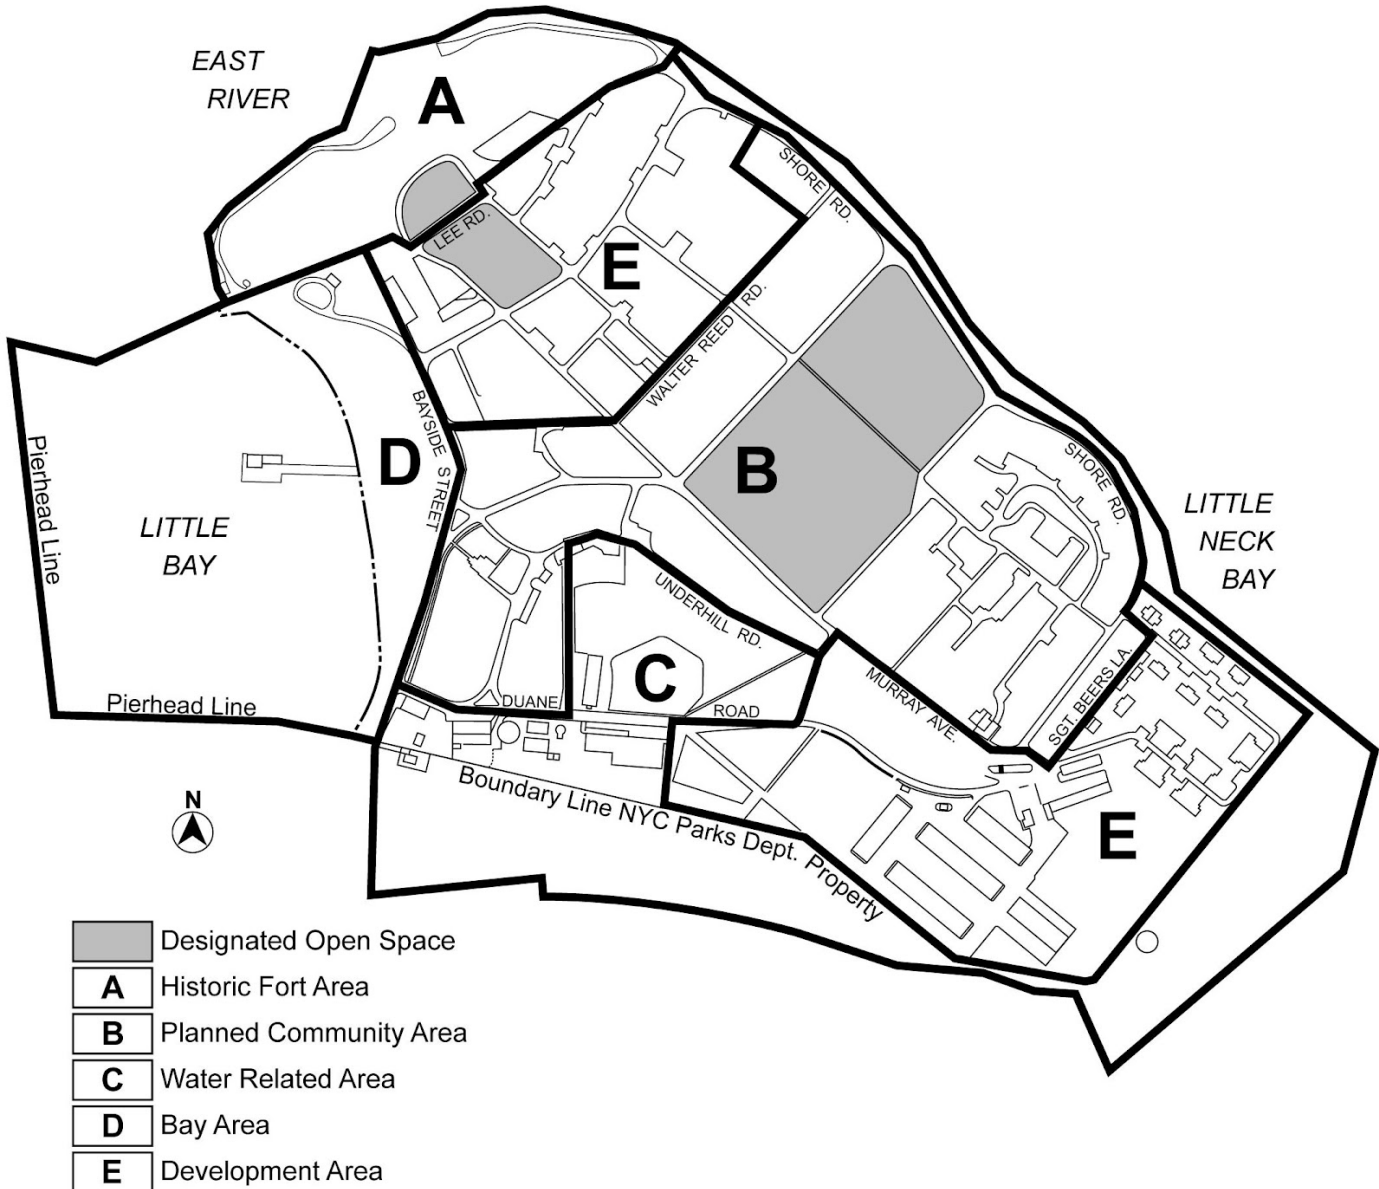

Zoning Resolution

THE CITY OF NEW YORK
Zohran K. Mamdani, Mayor

CITY PLANNING COMMISSION
Sideya Sherman, Chair

Appendix A

File generated by <https://zr.planning.nyc.gov> on 5/2/2026

Appendix A - Special Natural Area District Plan Maps

LAST AMENDED

1/19/2016

Map 1. Special Fort Totten Natural Area District-4 Plan Map,

Borough of Queens

Map 2. New York City Farm Colony-Seaview Hospital Historic District, Borough of Staten Island