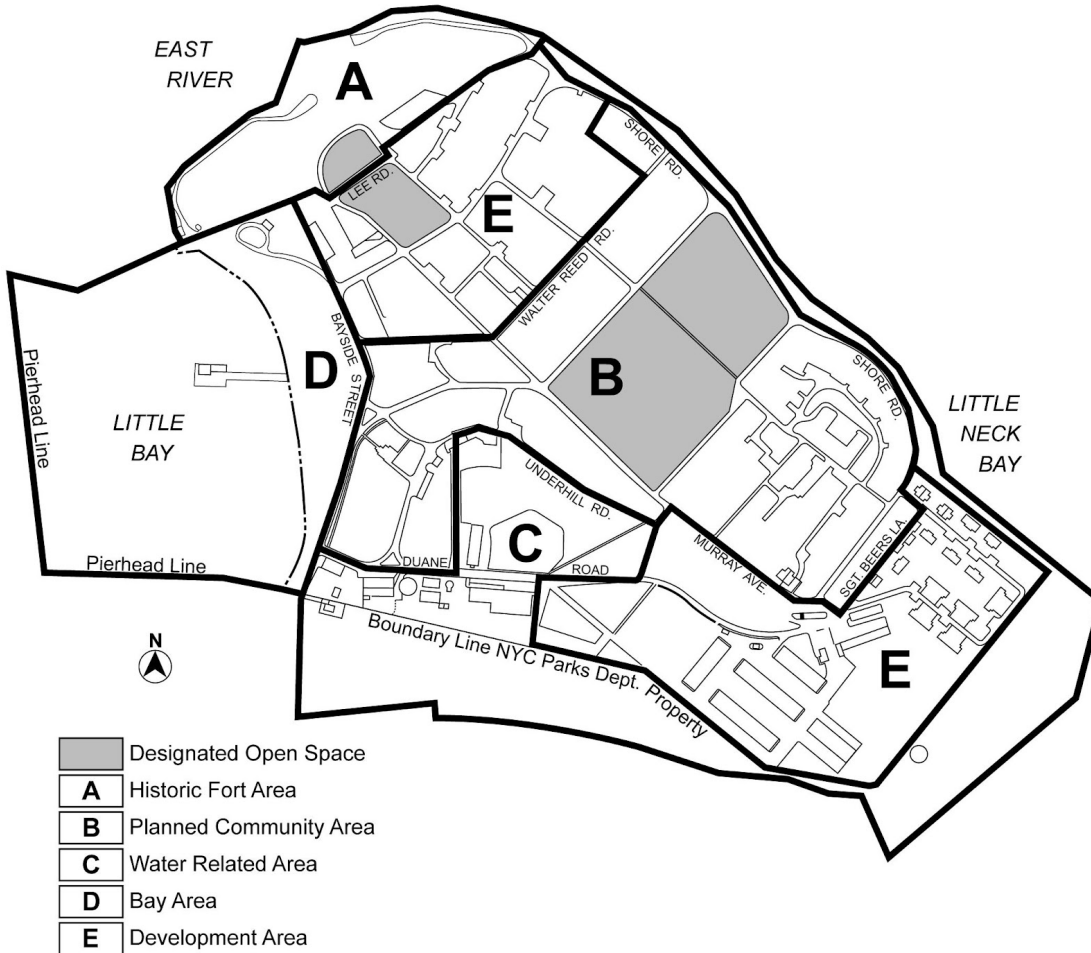

Zoning Resolution

THE CITY OF NEW YORK

Eric Adams, Mayor

CITY PLANNING COMMISSION

Daniel R. Garodnick, Chair

Appendix A

File generated by <https://zr.planning.nyc.gov> on 11/15/2024

Appendix A - Special Natural Area District Plan Maps

LAST AMENDED
1/19/2016

Map 1. Special Fort Totten Natural Area District-4 Plan Map,

Borough of Queens

Map 2. New York City Farm Colony-Seaview Hospital Historic District, Borough of Staten Island