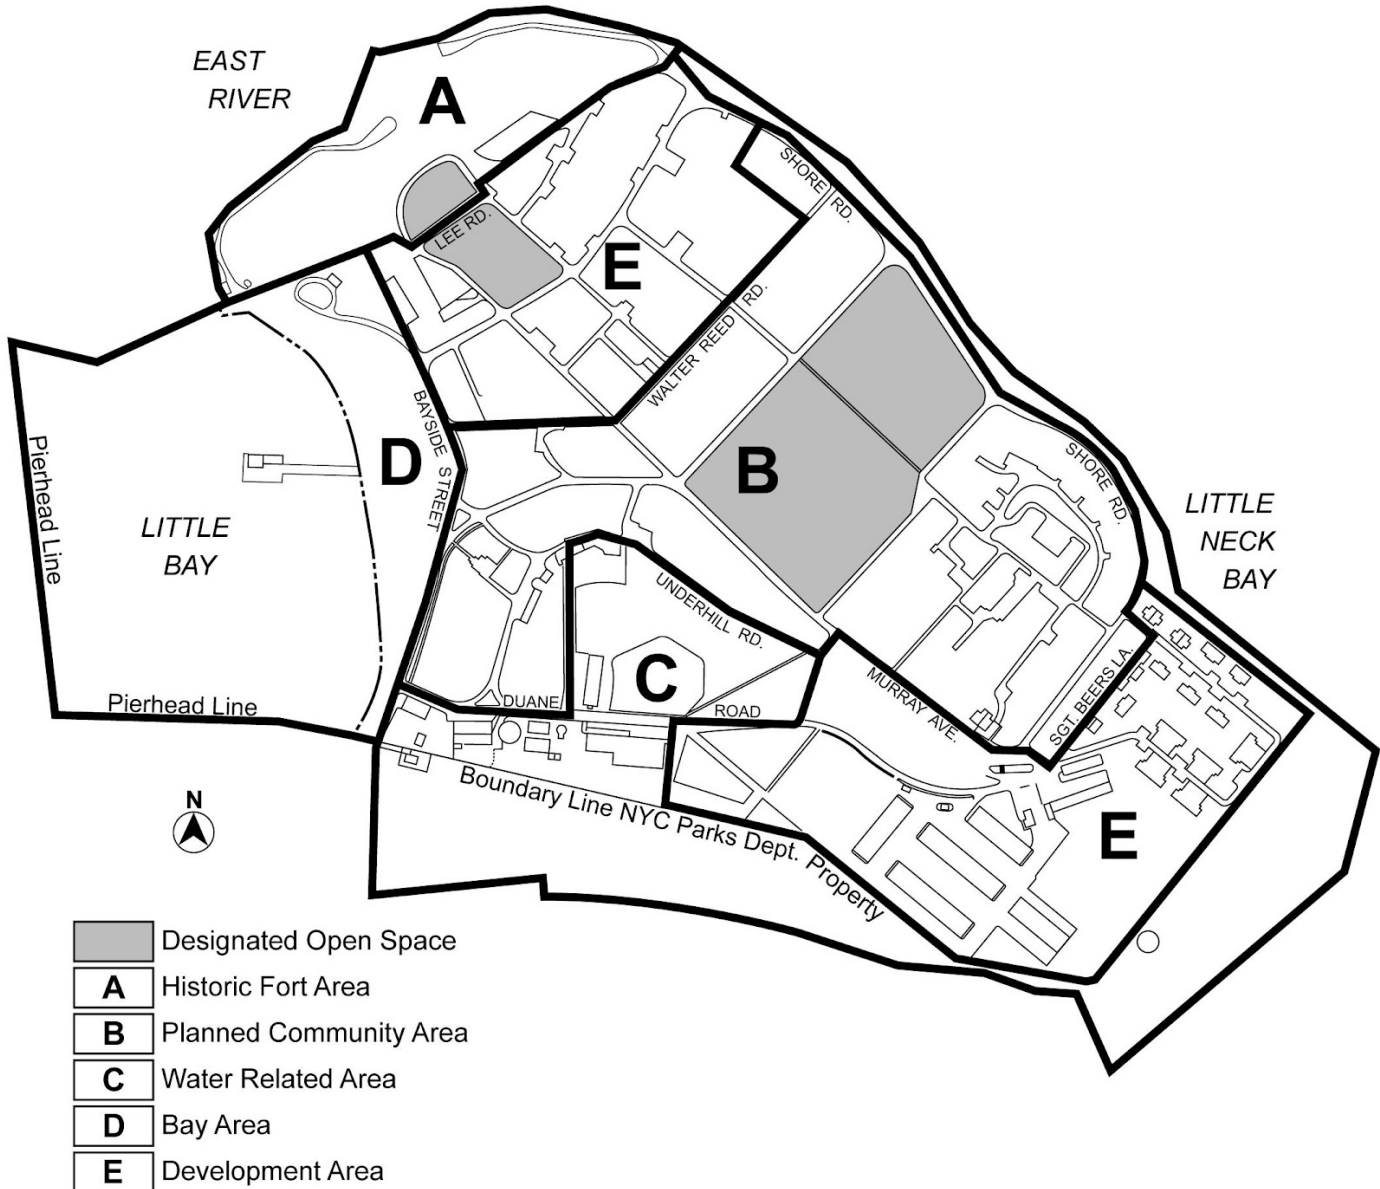

Zoning Resolution

THE CITY OF NEW YORK
Zohran K. Mamdani, Mayor

CITY PLANNING COMMISSION
Sideya Sherman, Chair

Appendix A

File generated by <https://zr.planning.nyc.gov> on 4/2/2026

Appendix A - Special Natural Area District Plan Maps

LAST AMENDED

1/19/2016

Map 1. Special Fort Totten Natural Area District-4 Plan Map,

Borough of Queens

Map 2. New York City Farm Colony-Seaview Hospital Historic District, Borough of Staten Island