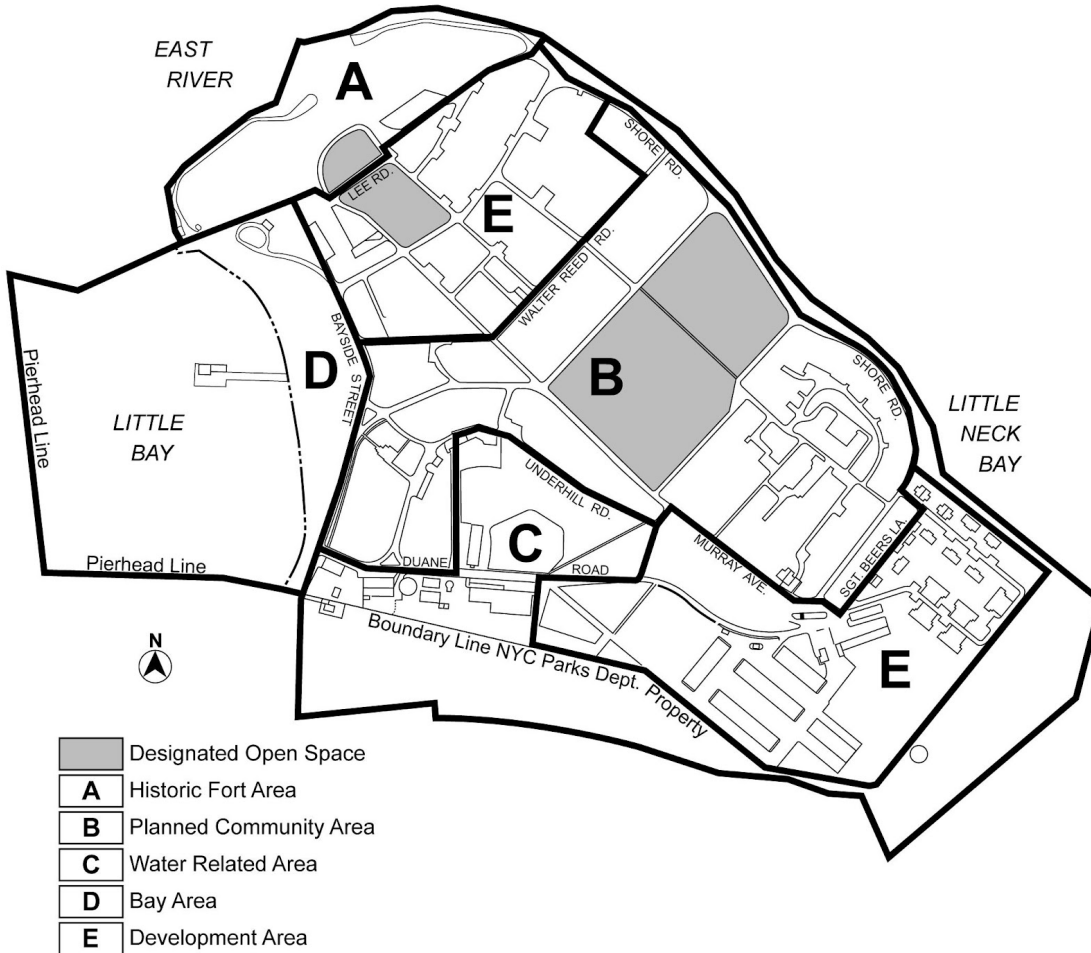

Zoning Resolution

THE CITY OF NEW YORK

Eric Adams, Mayor

CITY PLANNING COMMISSION

Daniel R. Garodnick, Chair

Appendix A

File generated by <https://zr.planning.nyc.gov> on 3/26/2025

Appendix A - Special Natural Area District Plan Maps

LAST AMENDED
1/19/2016

Map 1. Special Fort Totten Natural Area District-4 Plan Map,

Borough of Queens

Map 2. New York City Farm Colony-Seaview Hospital Historic District, Borough of Staten Island