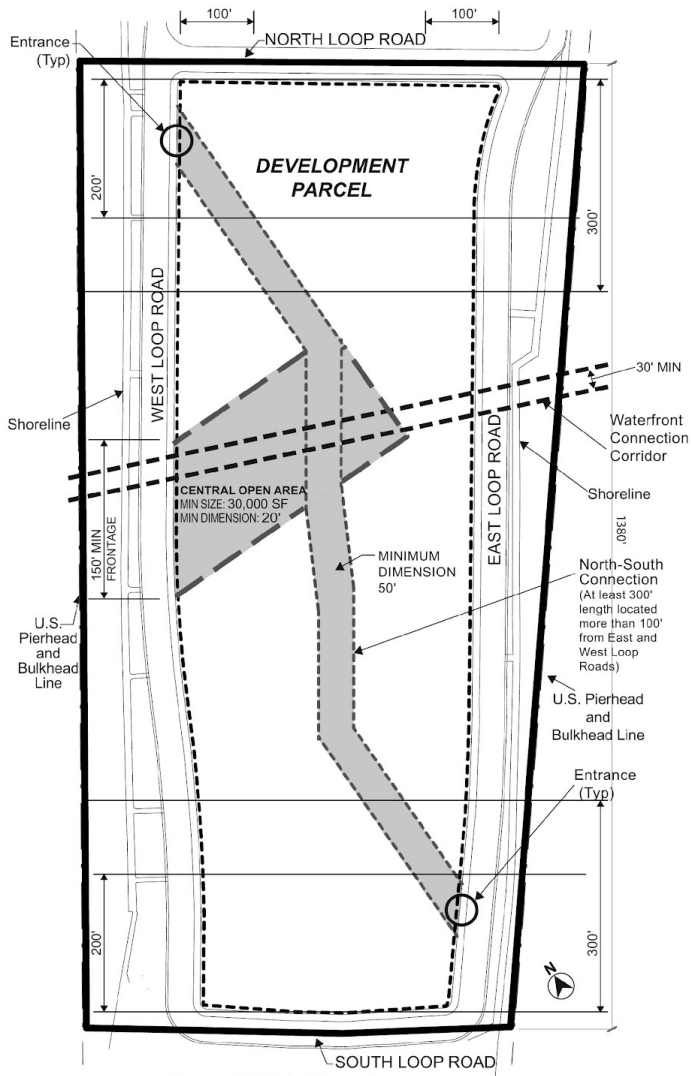

Zoning Resolution

THE CITY OF NEW YORK
Zohran K. Mamdani, Mayor

CITY PLANNING COMMISSION
Sideya Sherman, Chair

APPENDIX A

File generated by <https://zr.planning.nyc.gov> on 7/6/2026

APPENDIX A - Special Southern Roosevelt Island District Plan

LAST AMENDED

5/8/2013

Map 1 – Special Southern Roosevelt Island District, Development Parcel and Loop Road

Map 2 – Public Access Areas

- Special District Boundary
- - -** Development Parcel Boundary

NOTE:
FOR ILLUSTRATIVE PURPOSES ONLY. ACTUAL LOCATIONS OF PUBLIC ACCESS AREAS MAY VARY PURSUANT TO SECTION 133-30.