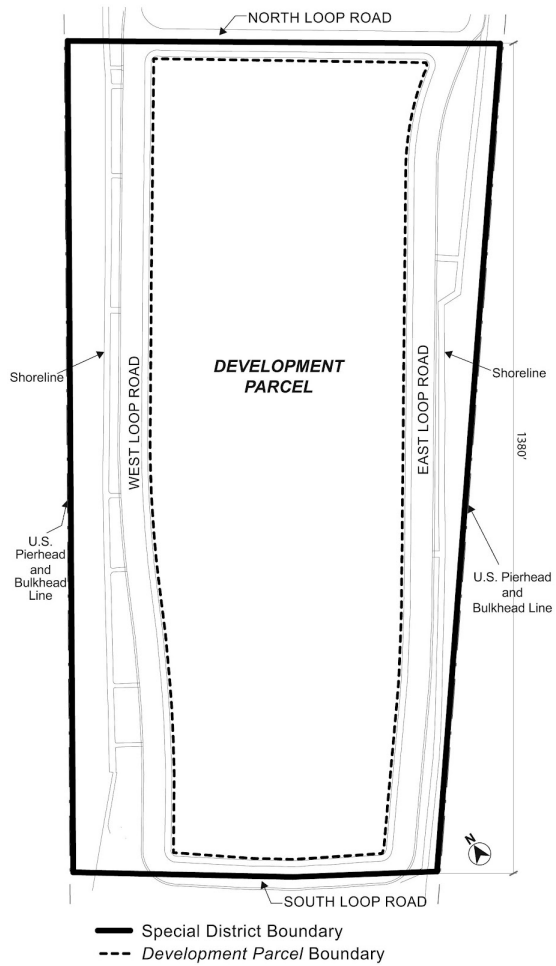

Zoning Resolution

THE CITY OF NEW YORK

Eric Adams, Mayor

CITY PLANNING COMMISSION

Daniel R. Garodnick, Chair

APPENDIX A

File generated by <https://zr.planning.nyc.gov> on 12/16/2024

APPENDIX A - Special Southern Roosevelt Island District Plan

LAST AMENDED

5/8/2013

Map 1 – Special Southern Roosevelt Island District, Development Parcel and Loop Road

Map 2 – Public Access Areas

NOTE:
FOR ILLUSTRATIVE PURPOSES ONLY. ACTUAL LOCATIONS OF PUBLIC ACCESS AREAS MAY VARY PURSUANT TO SECTION 133-30.