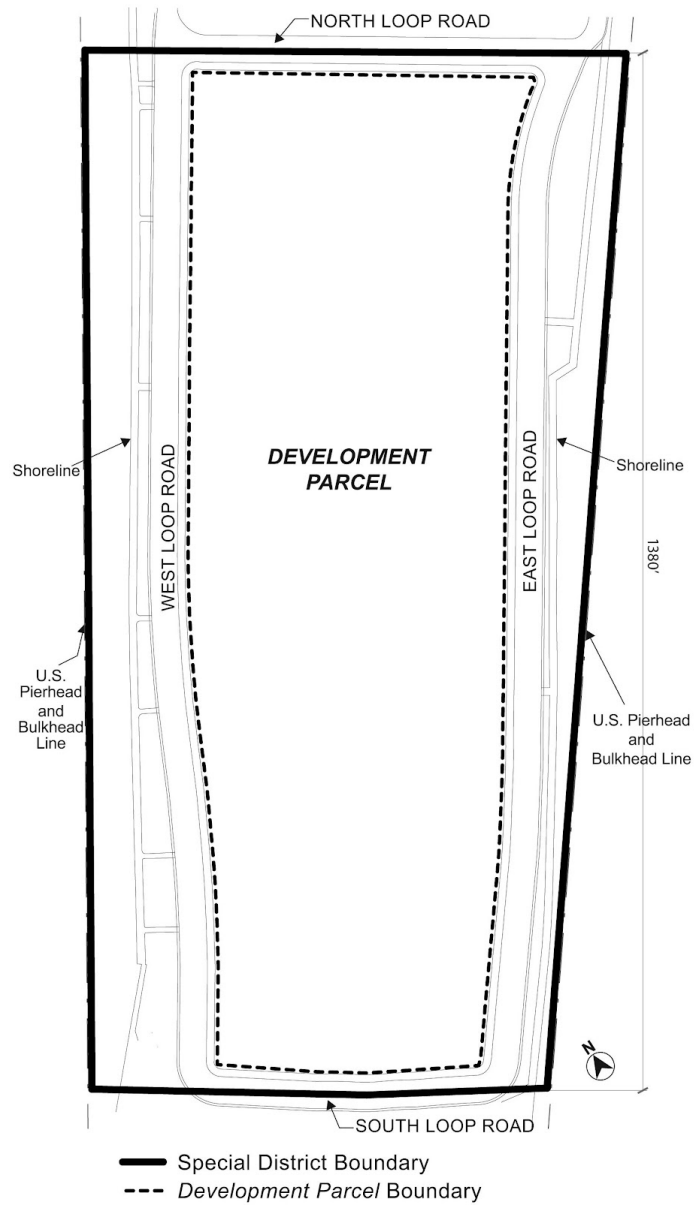

Zoning Resolution

THE CITY OF NEW YORK
Zohran K. Mamdani, Mayor

CITY PLANNING COMMISSION
Sideya Sherman, Chair

APPENDIX A

File generated by <https://zr.planning.nyc.gov> on 6/15/2026

APPENDIX A - Special Southern Roosevelt Island District Plan

LAST AMENDED

5/8/2013

Map 1 – Special Southern Roosevelt Island District, Development Parcel and Loop Road

Map 2 – Public Access Areas

- Special District Boundary
- - -** Development Parcel Boundary

NOTE:
FOR ILLUSTRATIVE PURPOSES ONLY. ACTUAL LOCATIONS OF PUBLIC ACCESS AREAS MAY VARY PURSUANT TO SECTION 133-30.