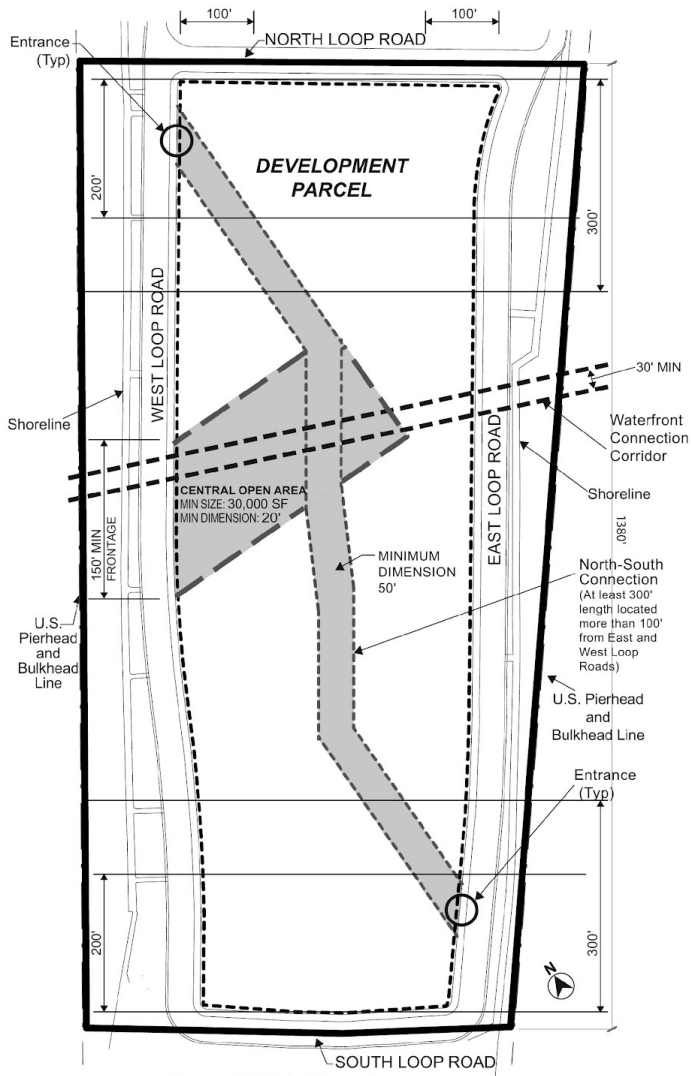

Zoning Resolution

THE CITY OF NEW YORK
Zohran K. Mamdani, Mayor

CITY PLANNING COMMISSION
Sideya Sherman, Chair

APPENDIX A

File generated by <https://zr.planning.nyc.gov> on 7/6/2026

APPENDIX A - Special Southern Roosevelt Island District Plan

LAST AMENDED

5/8/2013

Map 1 – Special Southern Roosevelt Island District, Development Parcel and Loop Road

Map 2 – Public Access Areas

- Special District Boundary
- - -** Development Parcel Boundary

NOTE:
 FOR ILLUSTRATIVE PURPOSES ONLY. ACTUAL LOCATIONS OF PUBLIC ACCESS AREAS MAY VARY PURSUANT TO SECTION 133-30.