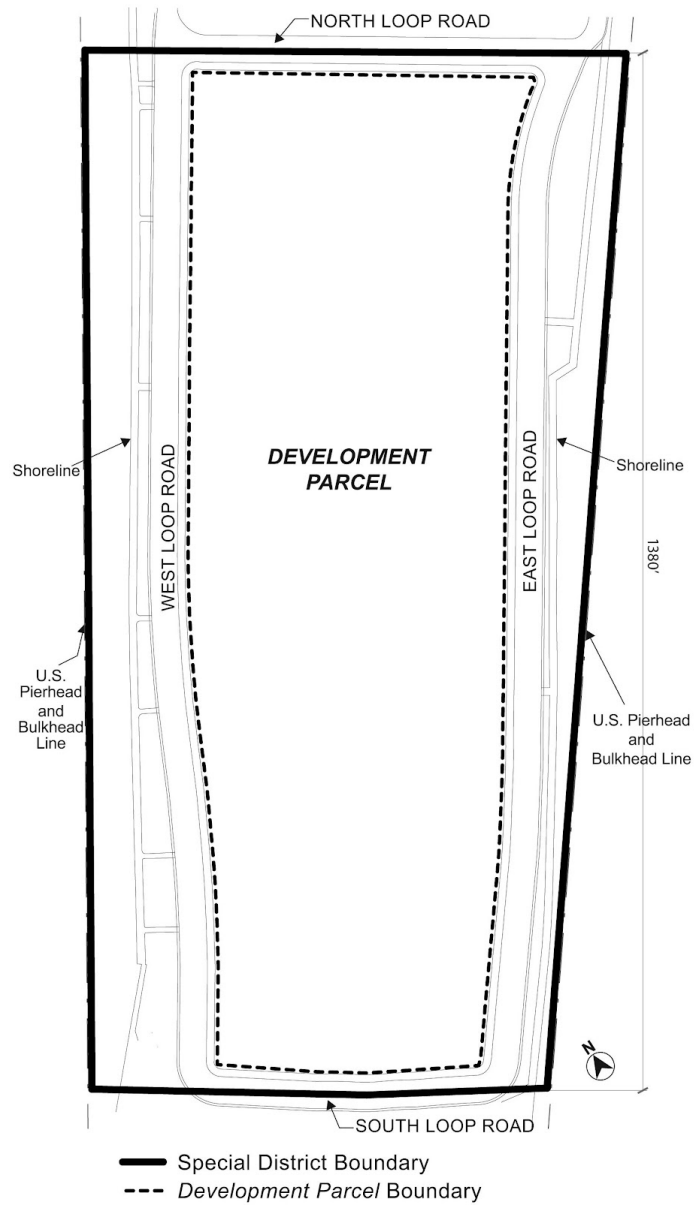

# **APPENDIX A**

File generated by <https://zr.planning.nyc.gov> on 5/23/2026

# APPENDIX A - Special Southern Roosevelt Island District Plan

LAST AMENDED

5/8/2013

Map 1 – Special Southern Roosevelt Island District, Development Parcel and Loop Road

# Map 2 – Public Access Areas

- Special District Boundary
- - -** Development Parcel Boundary

**NOTE:**  
FOR ILLUSTRATIVE PURPOSES ONLY. ACTUAL LOCATIONS OF PUBLIC ACCESS AREAS MAY VARY PURSUANT TO SECTION 133-30.