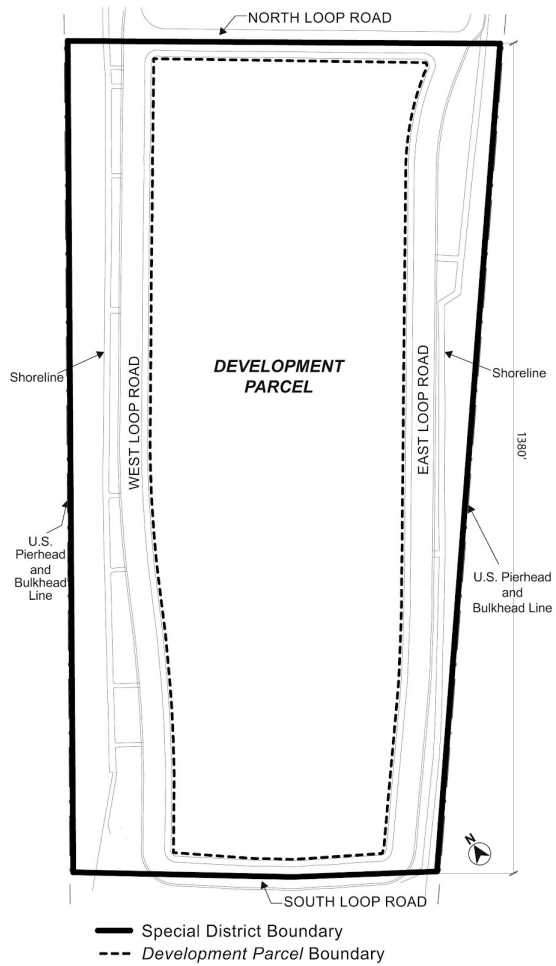

Zoning Resolution

THE CITY OF NEW YORK

Eric Adams, Mayor

CITY PLANNING COMMISSION

Daniel R. Garodnick, Chair

APPENDIX A

File generated by <https://zr.planning.nyc.gov> on 2/22/2025

APPENDIX A - Special Southern Roosevelt Island District Plan

LAST AMENDED

5/8/2013

Map 1 – Special Southern Roosevelt Island District, Development Parcel and Loop Road

Map 2 – Public Access Areas

NOTE:
FOR ILLUSTRATIVE PURPOSES ONLY. ACTUAL LOCATIONS OF PUBLIC ACCESS AREAS MAY VARY PURSUANT TO SECTION 133-30.