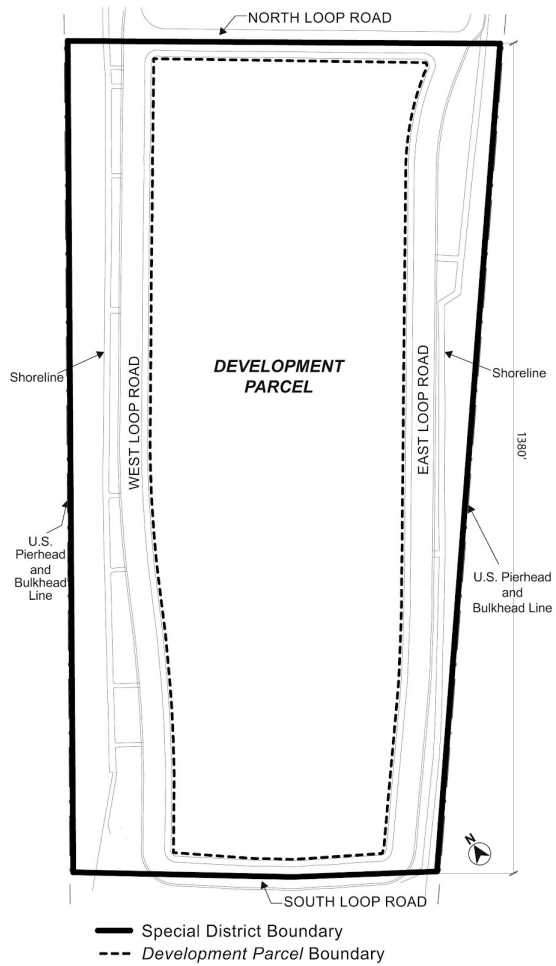

Zoning Resolution

THE CITY OF NEW YORK

Eric Adams, Mayor

CITY PLANNING COMMISSION

Daniel R. Garodnick, Chair

APPENDIX A

File generated by <https://zr.planning.nyc.gov> on 11/15/2024

APPENDIX A - Special Southern Roosevelt Island District Plan

LAST AMENDED

5/8/2013

Map 1 – Special Southern Roosevelt Island District, Development Parcel and Loop Road

Map 2 – Public Access Areas

NOTE:
FOR ILLUSTRATIVE PURPOSES ONLY. ACTUAL LOCATIONS OF PUBLIC ACCESS AREAS MAY VARY PURSUANT TO SECTION 133-30.