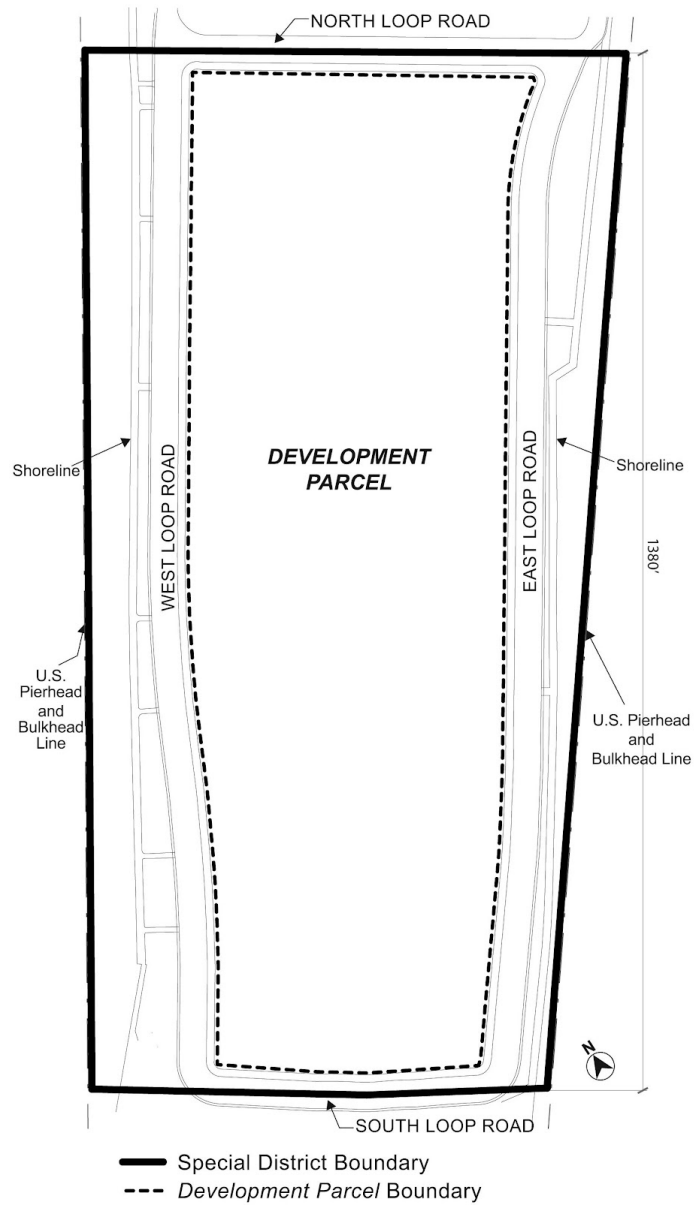

# **APPENDIX A**

File generated by <https://zr.planning.nyc.gov> on 4/2/2026

# APPENDIX A - Special Southern Roosevelt Island District Plan

LAST AMENDED

5/8/2013

Map 1 – Special Southern Roosevelt Island District, Development Parcel and Loop Road

# Map 2 – Public Access Areas

- Special District Boundary
- - -** Development Parcel Boundary

**NOTE:**  
FOR ILLUSTRATIVE PURPOSES ONLY. ACTUAL LOCATIONS OF PUBLIC ACCESS AREAS MAY VARY PURSUANT TO SECTION 133-30.