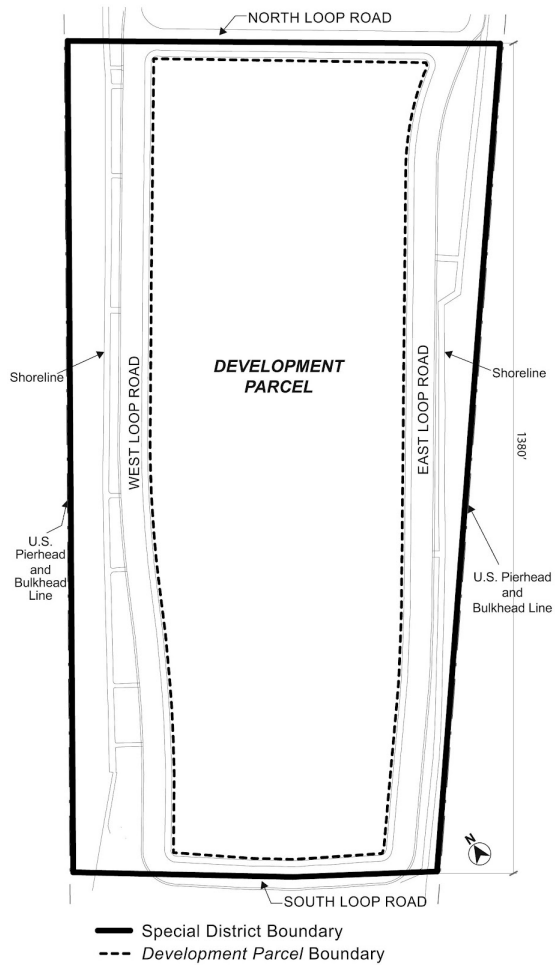

Zoning Resolution

THE CITY OF NEW YORK

Eric Adams, Mayor

CITY PLANNING COMMISSION

Daniel R. Garodnick, Chair

APPENDIX A

File generated by <https://zr.planning.nyc.gov> on 3/30/2025

APPENDIX A - Special Southern Roosevelt Island District Plan

LAST AMENDED

5/8/2013

Map 1 – Special Southern Roosevelt Island District, Development Parcel and Loop Road

Map 2 – Public Access Areas

NOTE:
FOR ILLUSTRATIVE PURPOSES ONLY. ACTUAL LOCATIONS OF PUBLIC ACCESS AREAS MAY VARY PURSUANT TO SECTION 133-30.