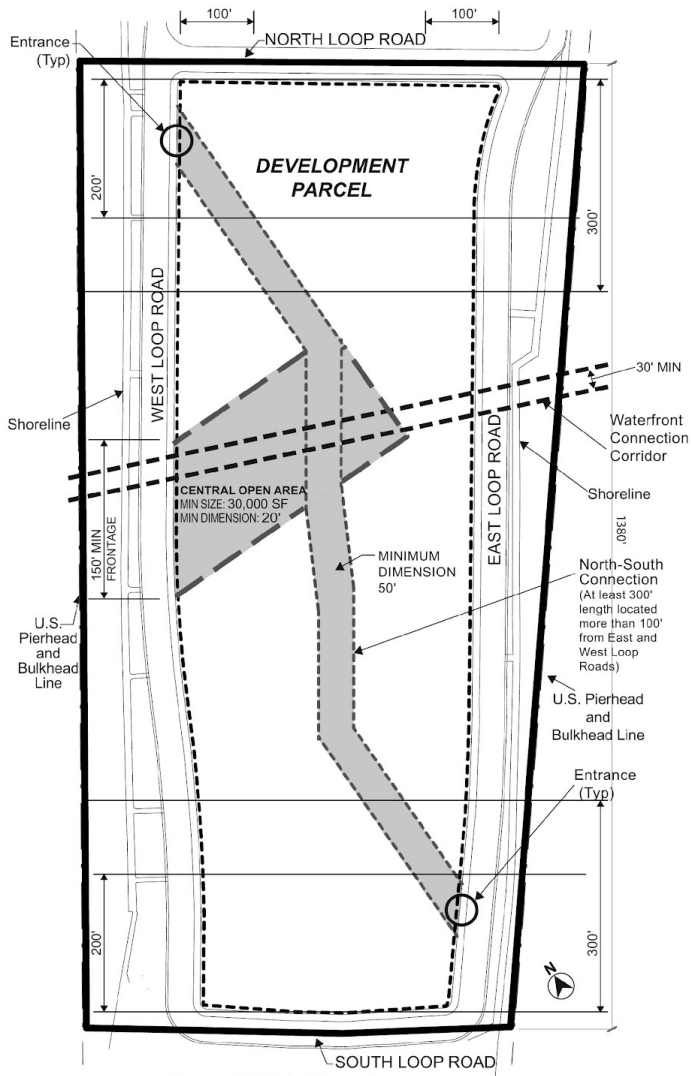

Zoning Resolution

THE CITY OF NEW YORK
Zohran K. Mamdani, Mayor

CITY PLANNING COMMISSION
Sideya Sherman, Chair

APPENDIX A

File generated by <https://zr.planning.nyc.gov> on 6/15/2026

APPENDIX A - Special Southern Roosevelt Island District Plan

LAST AMENDED

5/8/2013

Map 1 – Special Southern Roosevelt Island District, Development Parcel and Loop Road

Map 2 – Public Access Areas

- Special District Boundary
- - -** Development Parcel Boundary

NOTE:
FOR ILLUSTRATIVE PURPOSES ONLY. ACTUAL LOCATIONS OF PUBLIC ACCESS AREAS MAY VARY PURSUANT TO SECTION 133-30.