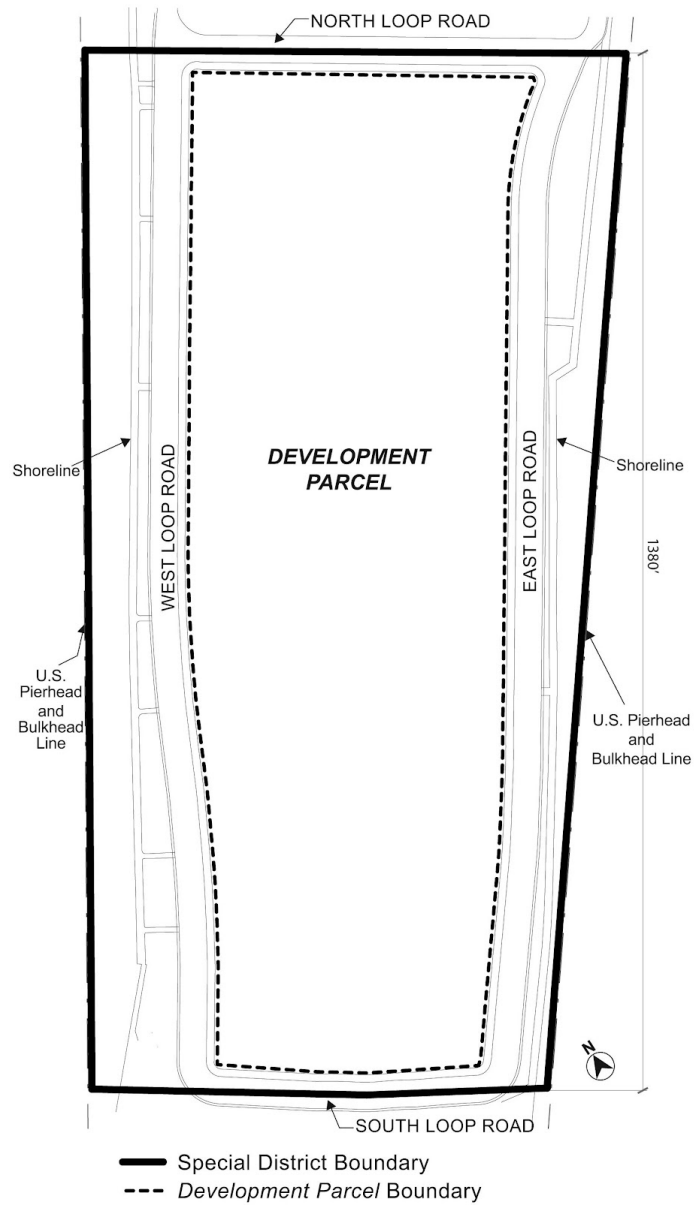

Zoning Resolution

THE CITY OF NEW YORK
Zohran K. Mamdani, Mayor

CITY PLANNING COMMISSION
Sideya Sherman, Chair

APPENDIX A

File generated by <https://zr.planning.nyc.gov> on 7/6/2026

APPENDIX A - Special Southern Roosevelt Island District Plan

LAST AMENDED

5/8/2013

Map 1 – Special Southern Roosevelt Island District, Development Parcel and Loop Road

Map 2 – Public Access Areas

- Special District Boundary
- - -** Development Parcel Boundary

NOTE:
FOR ILLUSTRATIVE PURPOSES ONLY. ACTUAL LOCATIONS OF PUBLIC ACCESS AREAS MAY VARY PURSUANT TO SECTION 133-30.