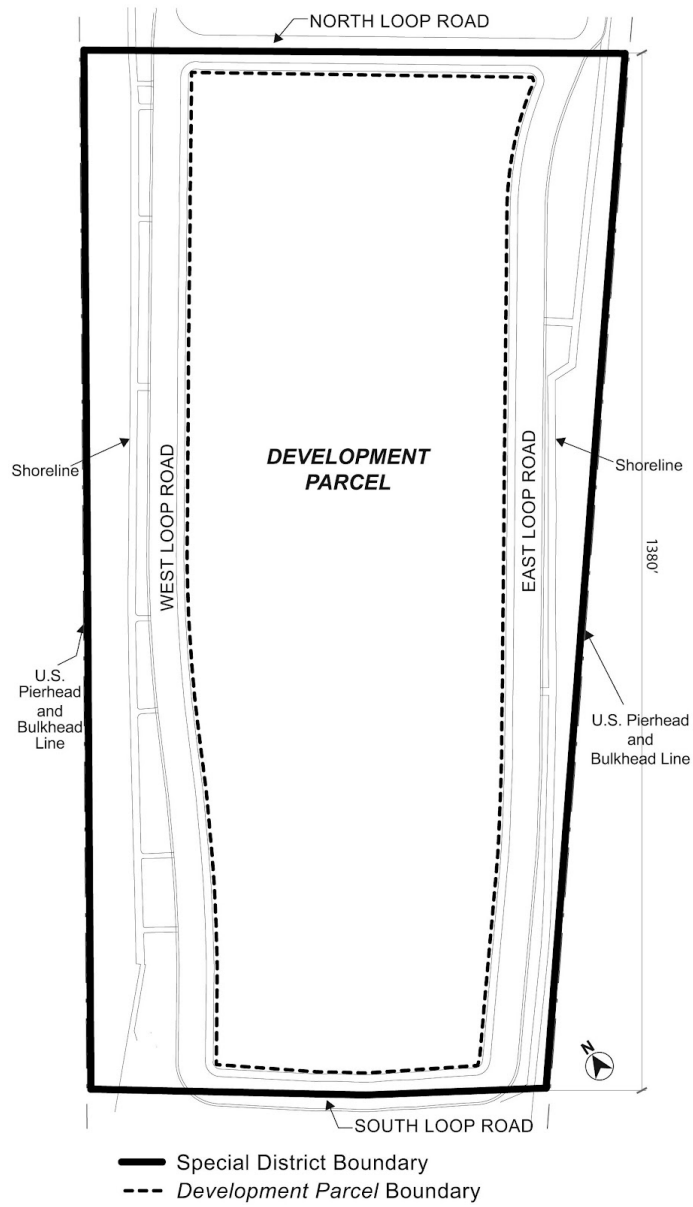

Zoning Resolution

THE CITY OF NEW YORK
Zohran K. Mamdani, Mayor

CITY PLANNING COMMISSION
Sideya Sherman, Chair

APPENDIX A

File generated by <https://zr.planning.nyc.gov> on 7/6/2026

APPENDIX A - Special Southern Roosevelt Island District Plan

LAST AMENDED

5/8/2013

Map 1 – Special Southern Roosevelt Island District, Development Parcel and Loop Road

Map 2 – Public Access Areas

- Special District Boundary
- - -** Development Parcel Boundary

NOTE:
 FOR ILLUSTRATIVE PURPOSES ONLY. ACTUAL LOCATIONS OF PUBLIC ACCESS AREAS MAY VARY PURSUANT TO SECTION 133-30.