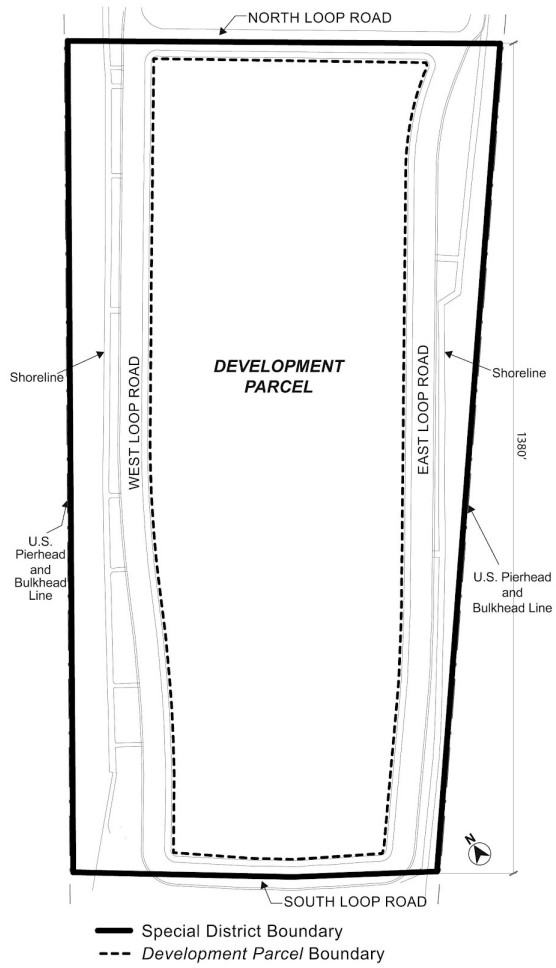

Zoning Resolution

THE CITY OF NEW YORK

Eric Adams, Mayor

CITY PLANNING COMMISSION

Daniel R. Garodnick, Chair

APPENDIX A

File generated by <https://zr.planning.nyc.gov> on 1/15/2025

APPENDIX A - Special Southern Roosevelt Island District Plan

LAST AMENDED

5/8/2013

Map 1 – Special Southern Roosevelt Island District, Development Parcel and Loop Road

Map 2 – Public Access Areas

NOTE:
FOR ILLUSTRATIVE PURPOSES ONLY. ACTUAL LOCATIONS OF PUBLIC ACCESS AREAS MAY VARY PURSUANT TO SECTION 133-30.