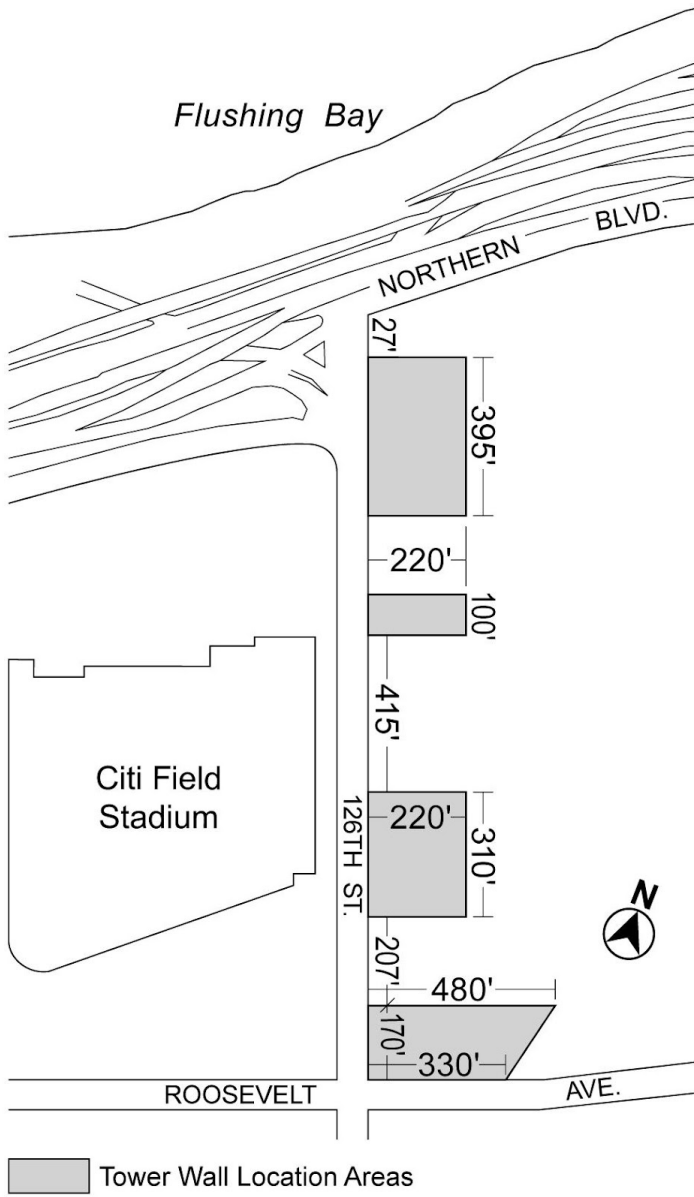

# Appendix A - Special Willets Point District Plan

LAST AMENDED

11/13/2008

Map 1 - Special Willets Point District Plan

- Special Willets Point District Boundary
- - - Present or Former Street

# Map 2 - Location Requirements for Convention Center, Cinema and Office Tower

- Special Willets Point District Boundary
- Convention Center Location
- ▨ Cinema and Office Tower Location

### Map 3 - Height Limits

— Special Willets Point District Boundary

■ Outer Approach Surface

▨ Inner Approach Surface

NOTE: Height Limits are measured Above Mean Sea Level (AMSL)

# Map 4 - Locations of Tower Walls without Setbacks