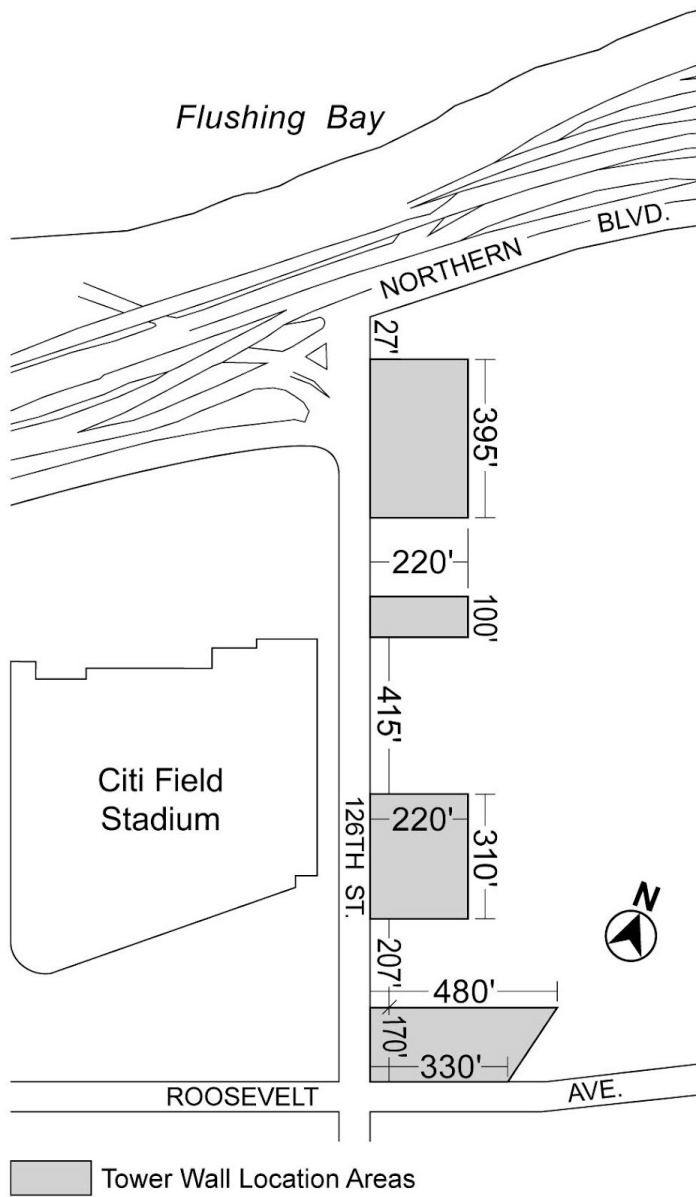

# Appendix A - Special Willets Point District Plan

LAST AMENDED

11/13/2008

Map 1 - Special Willets Point District Plan

- Special Willets Point District Boundary
- - - Present or Former Street

# Map 2 - Location Requirements for Convention Center, Cinema and Office Tower

- Special Willets Point District Boundary
- Convention Center Location
- ▨ Cinema and Office Tower Location

### Map 3 - Height Limits

— Special Willets Point District Boundary

■ Outer Approach Surface

▨ Inner Approach Surface

NOTE: Height Limits are measured Above Mean Sea Level (AMSL)

# Map 4 - Locations of Tower Walls without Setbacks