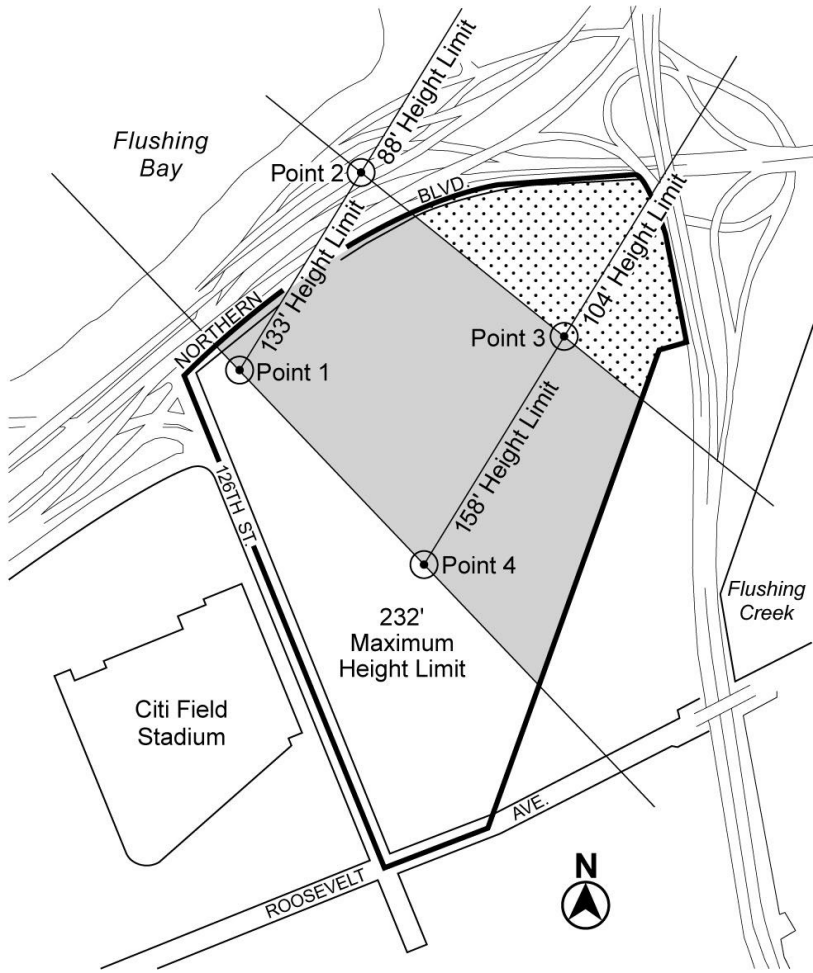

# **Appendix A**

File generated by <https://zr.planning.nyc.gov> on 4/5/2026

# Appendix A - Special Willets Point District Plan

LAST AMENDED

11/13/2008

Map 1 - Special Willets Point District Plan

- Special Willets Point District Boundary
- - - Present or Former Street

# Map 2 - Location Requirements for Convention Center, Cinema and Office Tower

- Special Willets Point District Boundary
- Convention Center Location
- ▨ Cinema and Office Tower Location

### Map 3 - Height Limits

— Special Willets Point District Boundary

■ Outer Approach Surface

▨ Inner Approach Surface

NOTE: Height Limits are measured Above Mean Sea Level (AMSL)