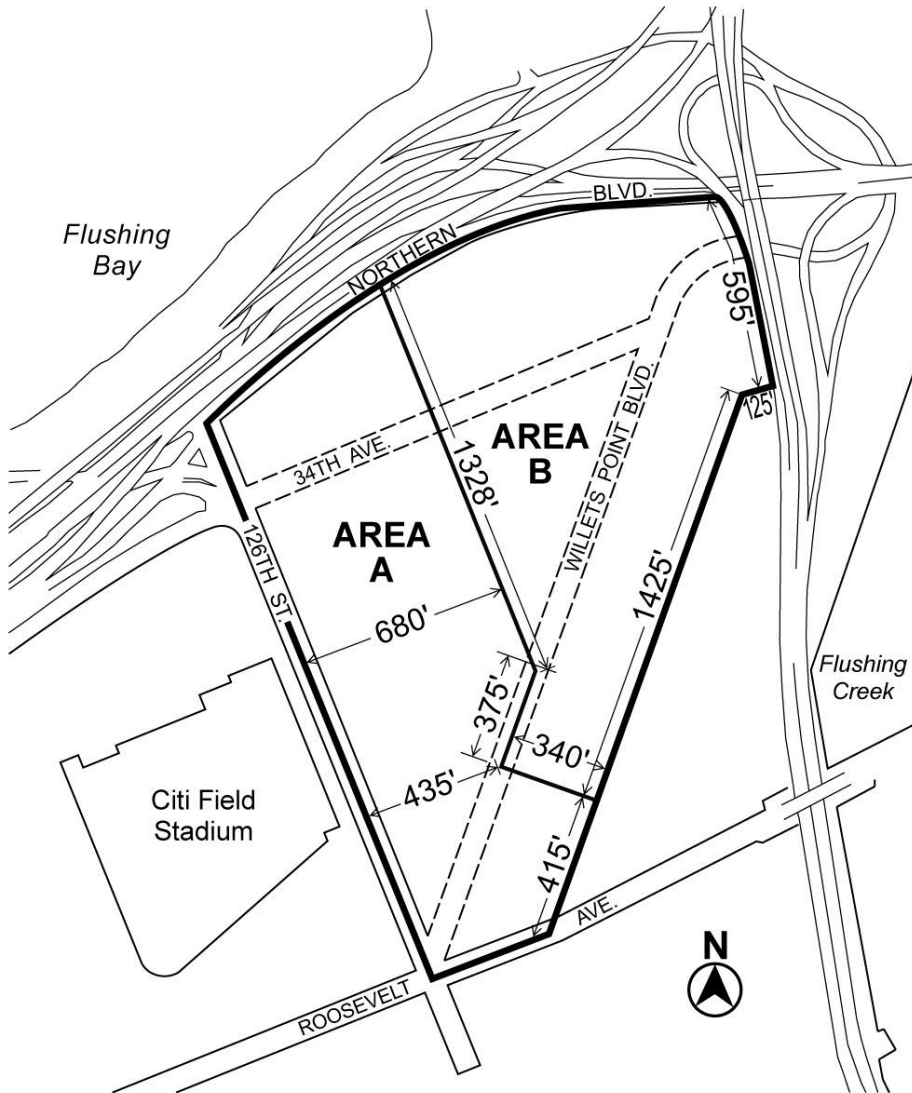

# **Appendix A**

File generated by <https://zr.planning.nyc.gov> on 6/16/2026

# Appendix A - Special Willets Point District Plan

LAST AMENDED

11/13/2008

Map 1 - Special Willets Point District Plan

- Special Willets Point District Boundary
- - - Present or Former Street

# Map 2 - Location Requirements for Convention Center, Cinema and Office Tower

- Special Willets Point District Boundary
- Convention Center Location
- ▨ Cinema and Office Tower Location

### Map 3 - Height Limits

— Special Willets Point District Boundary

■ Outer Approach Surface

▨ Inner Approach Surface

NOTE: Height Limits are measured Above Mean Sea Level (AMSL)