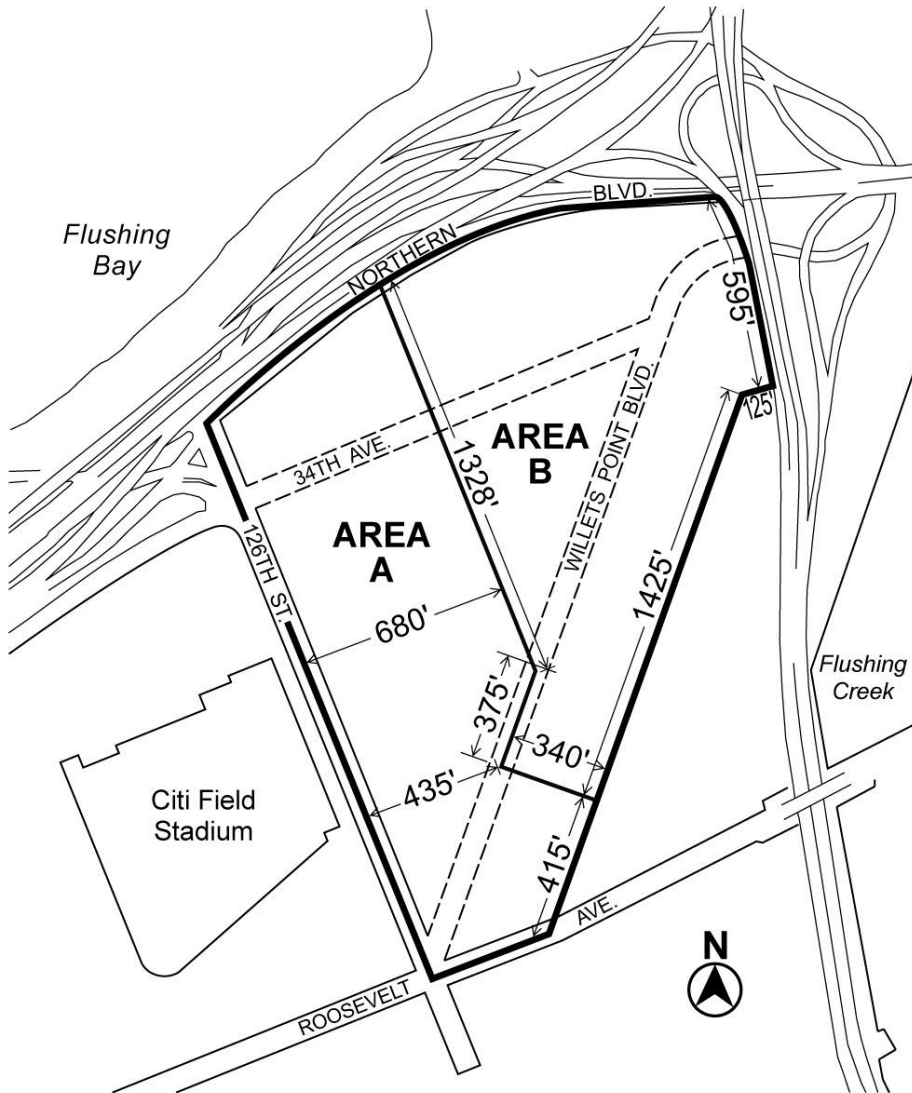

# **Appendix A**

File generated by <https://zr.planning.nyc.gov> on 4/5/2026

# Appendix A - Special Willets Point District Plan

LAST AMENDED

11/13/2008

Map 1 - Special Willets Point District Plan

- Special Willets Point District Boundary
- - - Present or Former Street

# Map 2 - Location Requirements for Convention Center, Cinema and Office Tower

- Special Willets Point District Boundary
- Convention Center Location
- ▨ Cinema and Office Tower Location

### Map 3 - Height Limits

— Special Willets Point District Boundary

■ Outer Approach Surface

▨ Inner Approach Surface

NOTE: Height Limits are measured Above Mean Sea Level (AMSL)