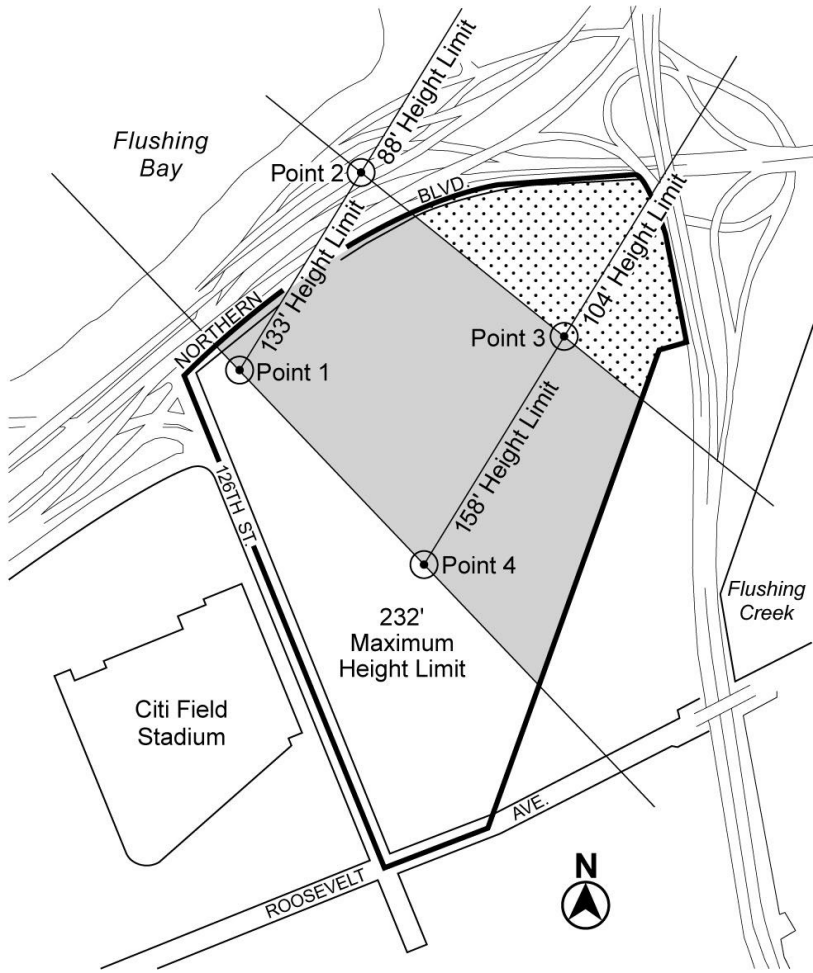

# **Appendix A**

File generated by <https://zr.planning.nyc.gov> on 6/16/2026

# Appendix A - Special Willets Point District Plan

LAST AMENDED

11/13/2008

Map 1 - Special Willets Point District Plan

- Special Willets Point District Boundary
- - - Present or Former Street

# Map 2 - Location Requirements for Convention Center, Cinema and Office Tower

- Special Willets Point District Boundary
- Convention Center Location
- ▨ Cinema and Office Tower Location

### Map 3 - Height Limits

— Special Willets Point District Boundary

■ Outer Approach Surface

▨ Inner Approach Surface

NOTE: Height Limits are measured Above Mean Sea Level (AMSL)