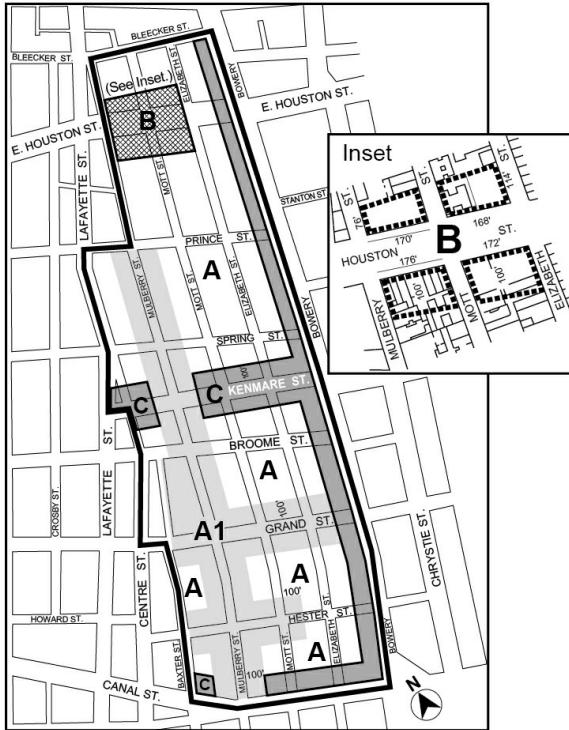

Zoning Resolution

THE CITY OF NEW YORK

Eric Adams, Mayor

CITY PLANNING COMMISSION

Daniel R. Garodnick, Chair

Appendix A

File generated by <https://zr.planning.nyc.gov> on 11/15/2024

Appendix A - Special Little Italy District Map

LAST AMENDED

11/16/1989

- District Boundary
- A** Preservation Area
- A1** Mulberry Street Regional Spine
- B** Houston Street Corridor
- C** Bowery, Canal, Kenmare Street Corridor