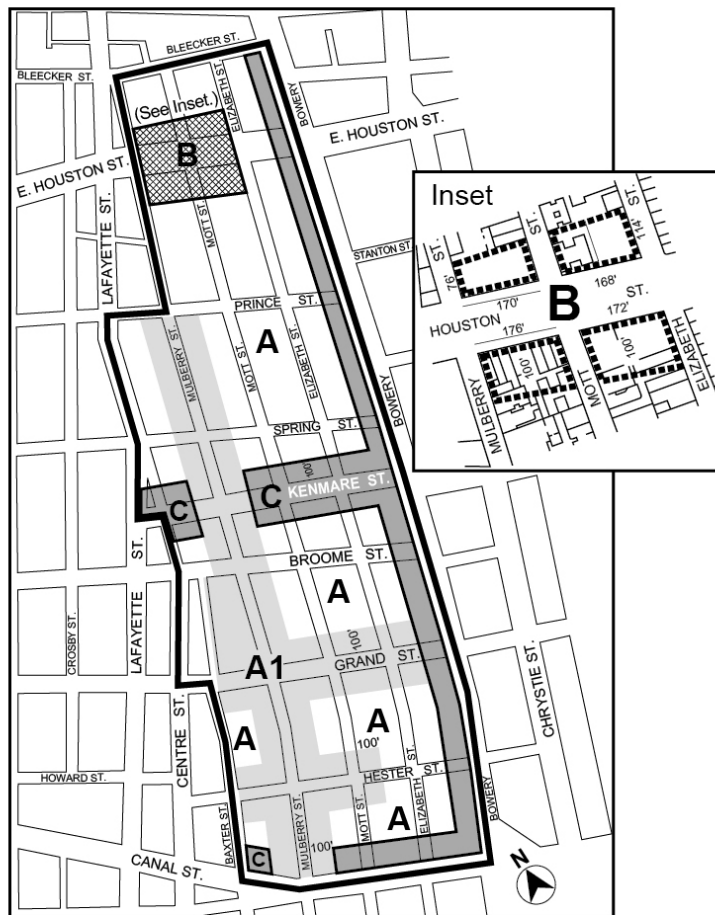

Zoning Resolution

THE CITY OF NEW YORK
Zohran K. Mamdani, Mayor

CITY PLANNING COMMISSION
Sideya Sherman, Chair

Appendix A

File generated by <https://zr.planning.nyc.gov> on 7/7/2026

Appendix A - Special Little Italy District Map

LAST AMENDED

11/16/1989

-  District Boundary
-  A Preservation Area
-  A1 Mulberry Street Regional Spine
-  B Houston Street Corridor
-  C Bowery, Canal, Kenmare Street Corridor