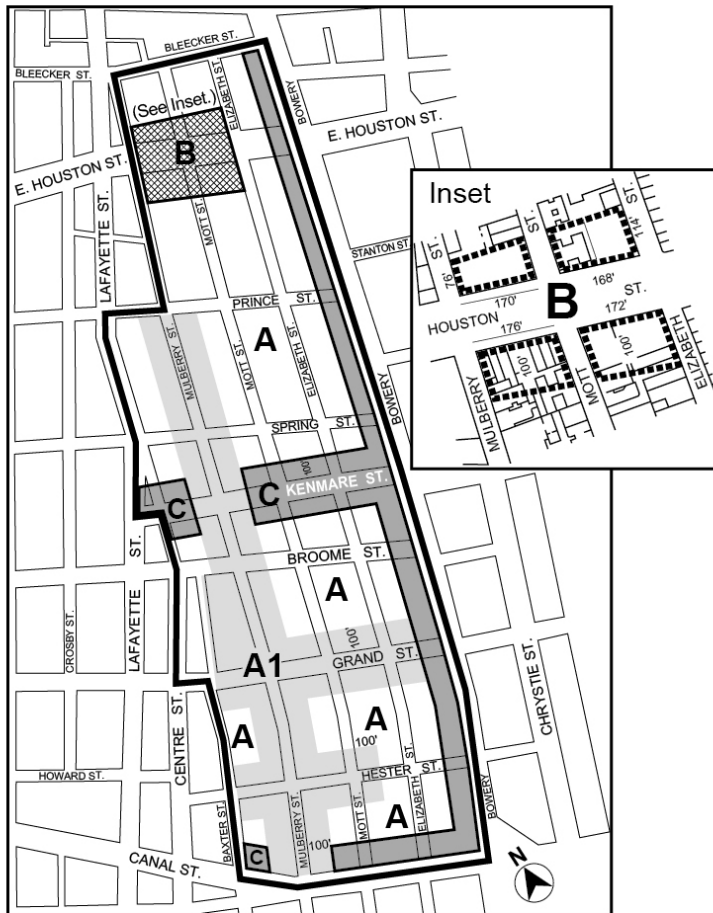

Appendix A - Special Little Italy District Map

LAST AMENDED

11/16/1989

- District Boundary
- Preservation Area
- Mulberry Street Regional Spine
- Houston Street Corridor
- Bowery, Canal, Kenmare Street Corridor