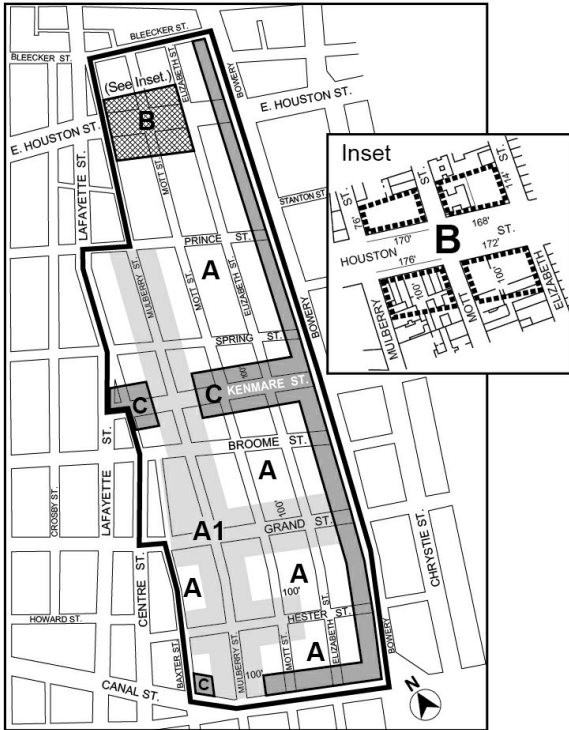

Zoning Resolution

THE CITY OF NEW YORK

Eric Adams, Mayor

CITY PLANNING COMMISSION

Daniel R. Garodnick, Chair

Appendix A

File generated by <https://zr.planning.nyc.gov> on 3/31/2025

Appendix A - Special Little Italy District Map

LAST AMENDED

11/16/1989

- District Boundary
- A** Preservation Area
- A1** Mulberry Street Regional Spine
- B** Houston Street Corridor
- C** Bowery, Canal, Kenmare Street Corridor