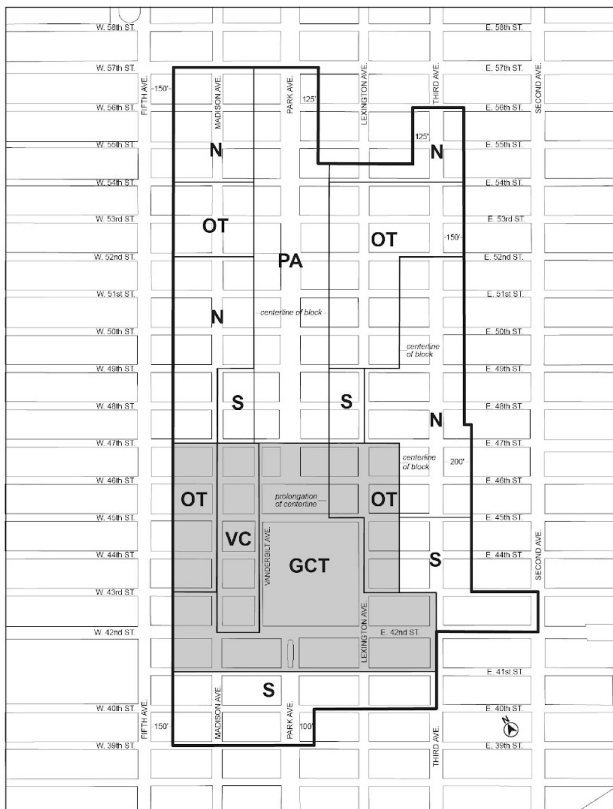

# **Appendix A - Midtown District Plan Maps**

LAST AMENDED

8/14/2025

(8/14/25)

**Map 1: Special Midtown District and Subdistricts (81-A1)**

(8/9/17)

## Map 2: Special East Midtown Subdistrict and Subareas (81-A2)

- East Midtown Subdistrict**
- Grand Central Core Area
- GCT - Grand Central Transit Improvement Zone Subarea
- N - Northern Subarea
- OT - Other Transit Improvement Zone Subarea
- PA - Park Avenue Subarea
- S - Southern Subarea
- VC - Vanderbilt Corridor

(8/14/25)

Map 3: Retail and Street Wall Continuity (81-A3)

(8/14/25)

**Map 4: Subway Station and Rail Mass Transit Facility Improvement Areas (81-A4)**