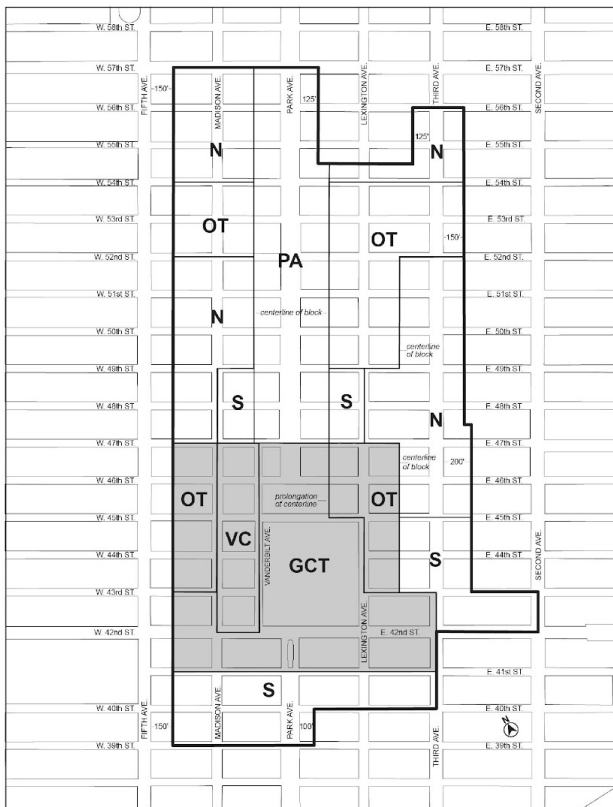

# **Appendix A - Midtown District Plan Maps**

LAST AMENDED

8/14/2025

(8/14/25)

**Map 1: Special Midtown District and Subdistricts (81-A1)**

(8/9/17)

## Map 2: Special East Midtown Subdistrict and Subareas (81-A2)

- East Midtown Subdistrict**
- Grand Central Core Area
- GCT - Grand Central Transit Improvement Zone Subarea
- N - Northern Subarea
- OT - Other Transit Improvement Zone Subarea
- PA - Park Avenue Subarea
- S - Southern Subarea
- VC - Vanderbilt Corridor

(8/14/25)

Map 3: Retail and Street Wall Continuity (81-A3)

(8/14/25)

**Map 4: Subway Station and Rail Mass Transit Facility Improvement Areas (81-A4)**