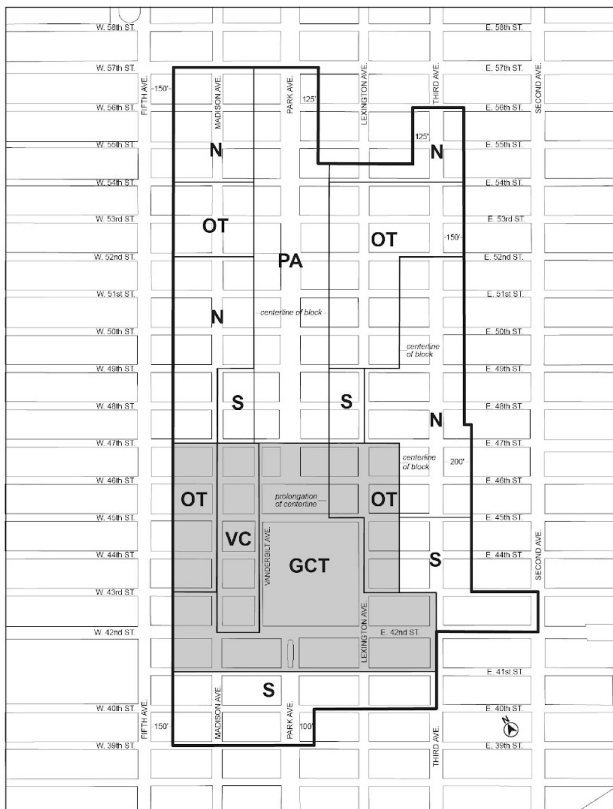

# **Appendix A - Midtown District Plan Maps**

LAST AMENDED

8/14/2025

(8/14/25)

**Map 1: Special Midtown District and Subdistricts (81-A1)**

(8/9/17)

## Map 2: Special East Midtown Subdistrict and Subareas (81-A2)

- East Midtown Subdistrict**
- Grand Central Core Area
- GCT – Grand Central Transit Improvement Zone Subarea
- N – Northern Subarea
- OT – Other Transit Improvement Zone Subarea
- PA – Park Avenue Subarea
- S – Southern Subarea
- VC – Vanderbilt Corridor

(8/14/25)

Map 3: Retail and Street Wall Continuity (81-A3)

(8/14/25)

**Map 4: Subway Station and Rail Mass Transit Facility Improvement Areas (81-A4)**