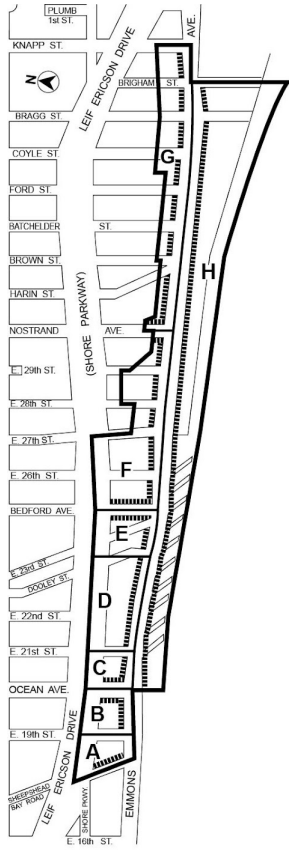

Zoning Resolution

THE CITY OF NEW YORK

Eric Adams, Mayor

CITY PLANNING COMMISSION

Daniel R. Garodnick, Chair

Appendix A

File generated by <https://zr.planning.nyc.gov> on 11/15/2024

Appendix A - Special Sheepshead Bay District Map

LAST AMENDED

5/12/2021

(94A)

— Special Sheepshead Bay District
— Area Boundary

MANDATORY PROVISIONS
▨ Sidewalk Extension Area
Special Plaza Provisions – Areas A, C and E