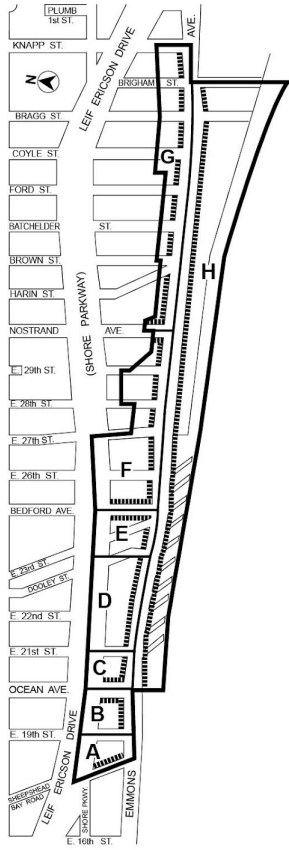

Zoning Resolution

THE CITY OF NEW YORK

Eric Adams, Mayor

CITY PLANNING COMMISSION

Daniel R. Garodnick, Chair

Appendix A

File generated by <https://zr.planning.nyc.gov> on 1/15/2025

Appendix A - Special Sheepshead Bay District Map

LAST AMENDED

5/12/2021

(94A)

— Special Sheepshead Bay District
— Area Boundary

MANDATORY PROVISIONS
..... Sidewalk Extension Area
Special Plaza Provisions – Areas A, C and E