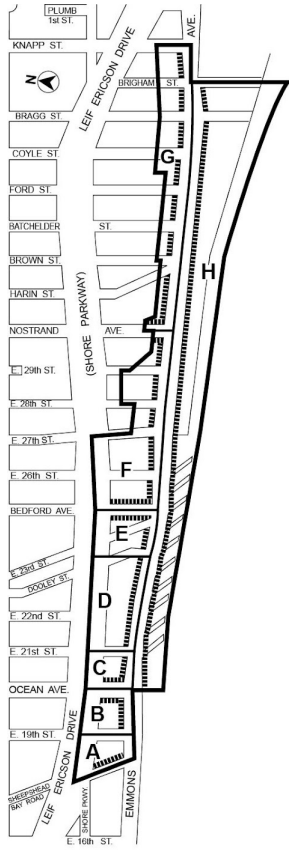

Zoning Resolution

THE CITY OF NEW YORK

Eric Adams, Mayor

CITY PLANNING COMMISSION

Daniel R. Garodnick, Chair

Appendix A

File generated by <https://zr.planning.nyc.gov> on 10/8/2024

Appendix A - Special Sheepshead Bay District Map

LAST AMENDED

5/12/2021

(94A)

— Special Sheepshead Bay District
— Area Boundary

MANDATORY PROVISIONS
▨ Sidewalk Extension Area
Special Plaza Provisions – Areas A, C and E