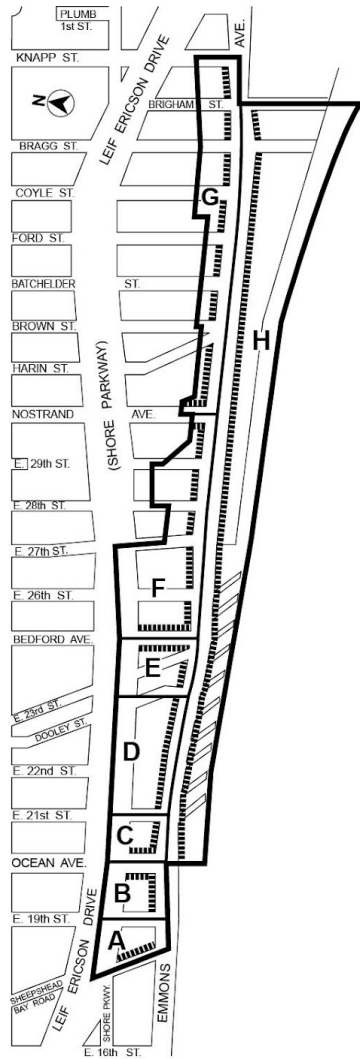

Appendix A - Special Sheepshead Bay District Map

LAST AMENDED

5/12/2021

(94A)

— Special Sheepshead Bay District
— Area Boundary

MANDATORY PROVISIONS
■■■■■ Sidewalk Extension Area
Special Plaza Provisions – Areas A, C and E