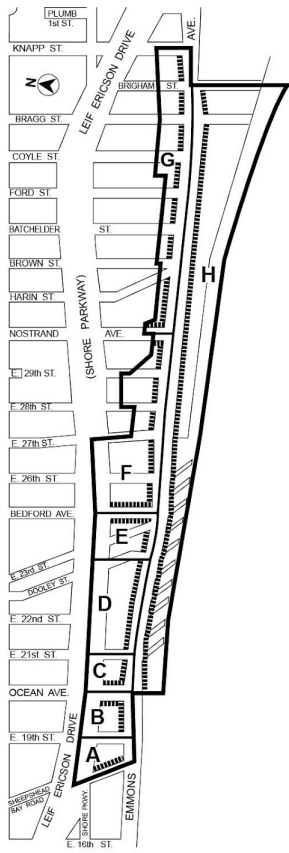

Zoning Resolution

THE CITY OF NEW YORK

Eric Adams, Mayor

CITY PLANNING COMMISSION

Daniel R. Garodnick, Chair

Appendix A

File generated by <https://zr.planning.nyc.gov> on 12/16/2024

Appendix A - Special Sheepshead Bay District Map

LAST AMENDED

5/12/2021

(94A)

— Special Sheepshead Bay District
— Area Boundary

MANDATORY PROVISIONS
▨ Sidewalk Extension Area
Special Plaza Provisions – Areas A, C and E