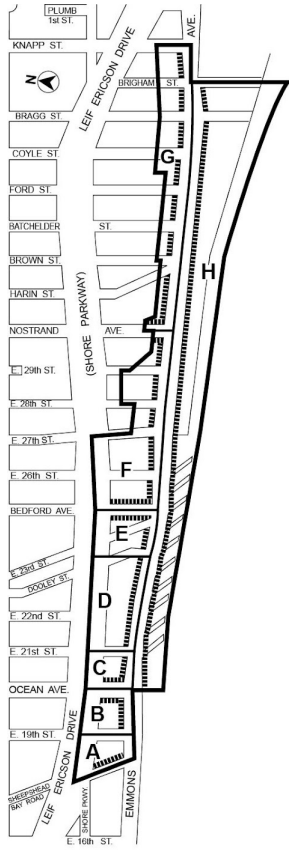

Zoning Resolution

THE CITY OF NEW YORK

Eric Adams, Mayor

CITY PLANNING COMMISSION

Daniel R. Garodnick, Chair

Appendix A

File generated by <https://zr.planning.nyc.gov> on 2/22/2025

Appendix A - Special Sheepshead Bay District Map

LAST AMENDED

5/12/2021

(94A)

— Special Sheepshead Bay District
 — Area Boundary

MANDATORY PROVISIONS
 ■■■■■ Sidewalk Extension Area
 Special Plaza Provisions – Areas A, C and E