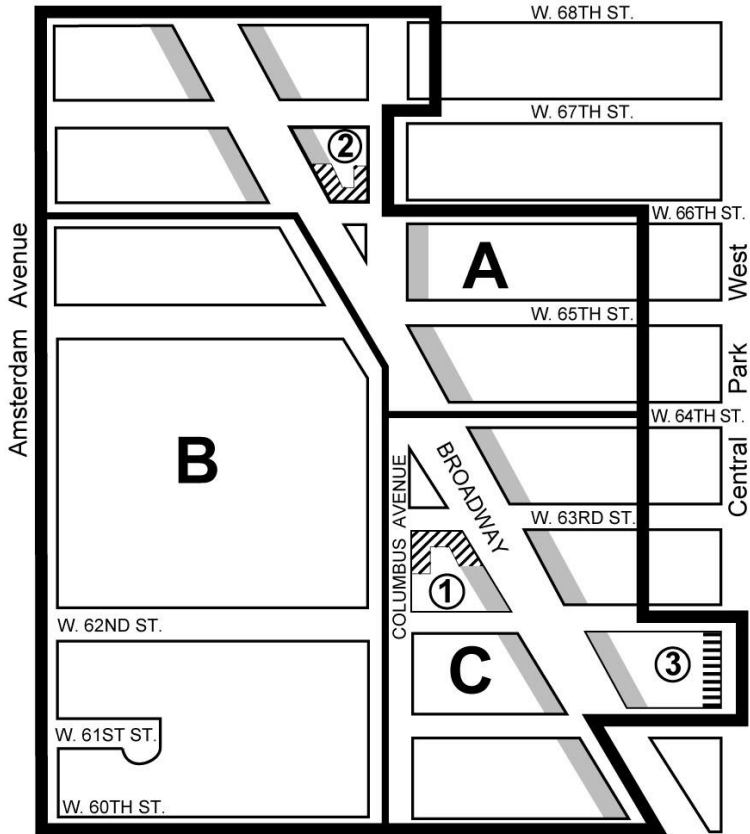

Zoning Resolution

THE CITY OF NEW YORK
Zohran K. Mamdani, Mayor

CITY PLANNING COMMISSION
Sideya Sherman, Chair

Appendix A

File generated by <https://zr.planning.nyc.gov> on 4/15/2026

Appendix A - Special Lincoln Square District Plan

LAST AMENDED

2/9/1994

-  *Special Lincoln Square District Boundary*
-  Subdistrict
-  Required 85' Street Wall
-  Required 125' Street Wall
-  Required 150' Street Wall
-  Development Block