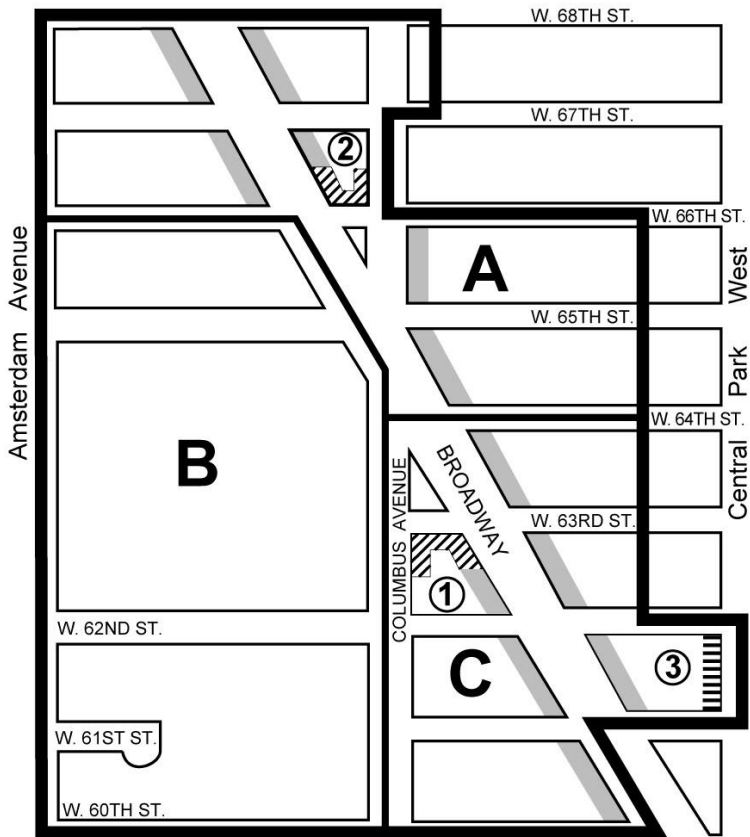

Zoning Resolution

THE CITY OF NEW YORK
Zohran K. Mamdani, Mayor

CITY PLANNING COMMISSION
Sideya Sherman, Chair

Appendix A

File generated by <https://zr.planning.nyc.gov> on 7/6/2026

Appendix A - Special Lincoln Square District Plan

LAST AMENDED

2/9/1994

Special Lincoln Square District Boundary

A Subdistrict

Required 85' Street Wall

Required 125' Street Wall

Required 150' Street Wall

① Development Block