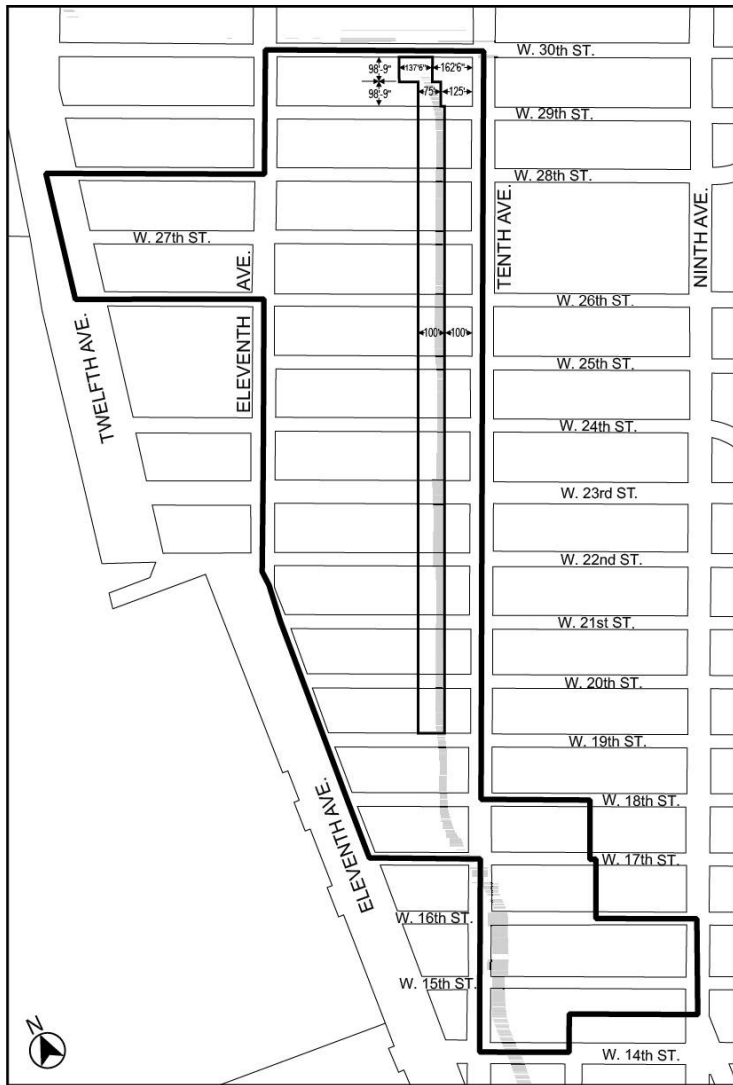

Zoning Resolution

THE CITY OF NEW YORK
Zohran K. Mamdani, Mayor

CITY PLANNING COMMISSION
Sideya Sherman, Chair

Appendix B

File generated by <https://zr.planning.nyc.gov> on 4/7/2026

Appendix B - High Line Transfer Corridor Location

LAST AMENDED

11/13/2012

- Special West Chelsea District boundary
- High Line Transfer Corridor
- High Line