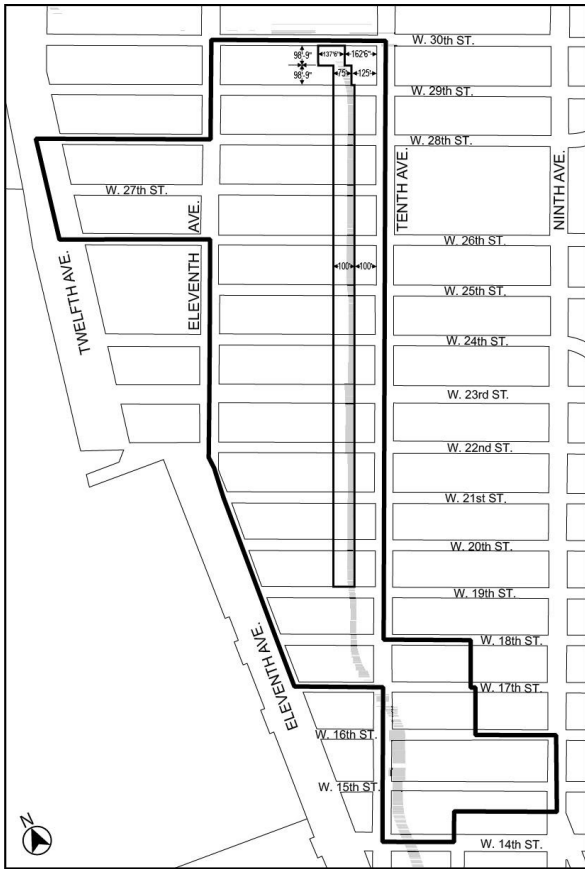

Zoning Resolution

THE CITY OF NEW YORK

Eric Adams, Mayor

CITY PLANNING COMMISSION

Daniel R. Garodnick, Chair

Appendix B

File generated by <https://zr.planning.nyc.gov> on 2/21/2025

Appendix B - High Line Transfer Corridor Location

LAST AMENDED

11/13/2012

-  Special West Chelsea District boundary
-  High Line Transfer Corridor
-  High Line