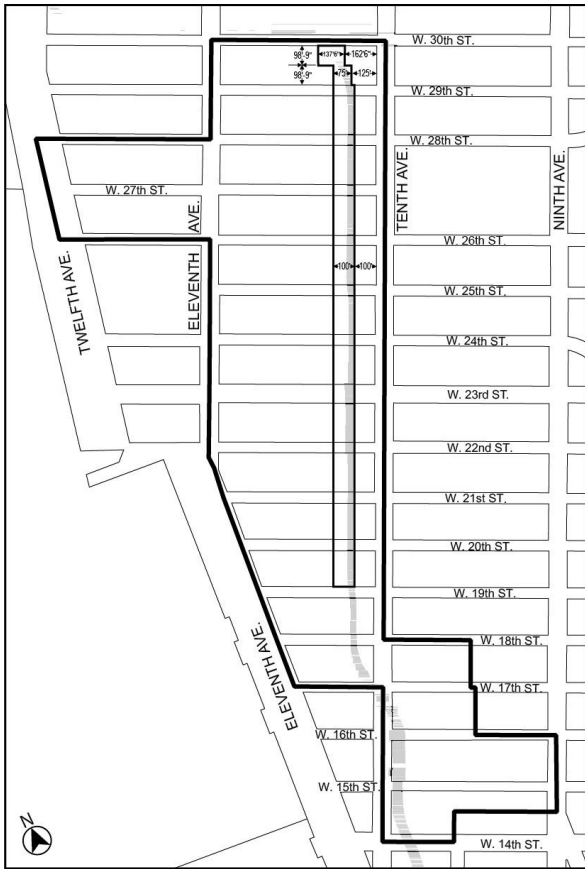

Zoning Resolution

THE CITY OF NEW YORK

Eric Adams, Mayor

CITY PLANNING COMMISSION

Daniel R. Garodnick, Chair

Appendix B

File generated by <https://zr.planning.nyc.gov> on 12/16/2024

Appendix B - High Line Transfer Corridor Location

LAST AMENDED

11/13/2012

- Special West Chelsea District boundary
- High Line Transfer Corridor
- High Line