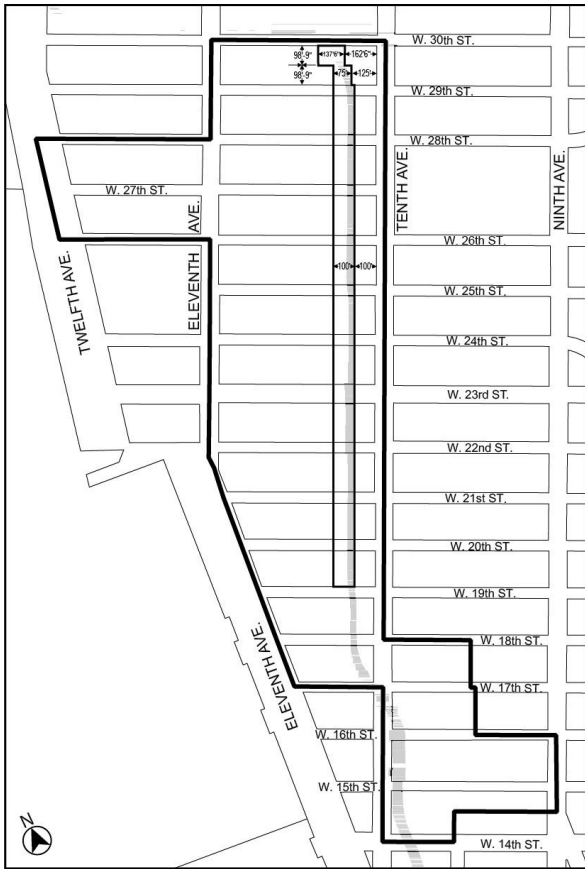

Zoning Resolution

THE CITY OF NEW YORK

Eric Adams, Mayor

CITY PLANNING COMMISSION

Daniel R. Garodnick, Chair

Appendix B

File generated by <https://zr.planning.nyc.gov> on 1/15/2025

Appendix B - High Line Transfer Corridor Location

LAST AMENDED

11/13/2012

-  Special West Chelsea District boundary
-  High Line Transfer Corridor
-  High Line